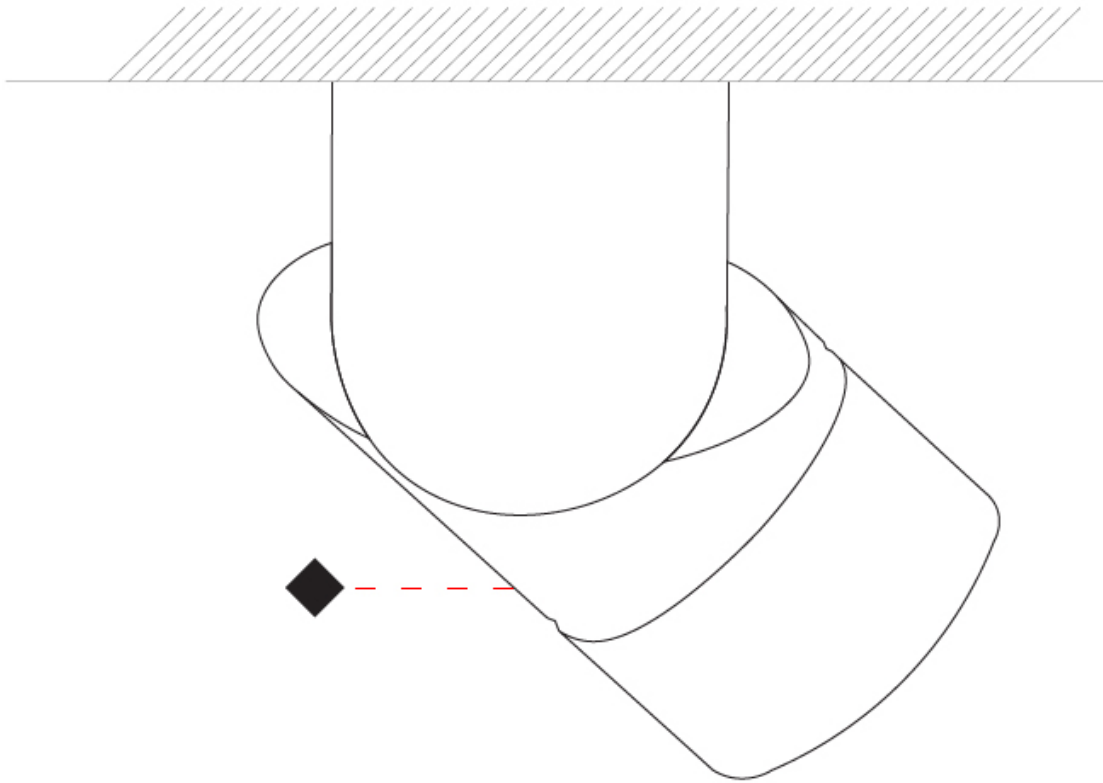

BOB RECESSED

A7200003-

PROJECT

TYPE

SPECIFIER

QUANTITY

DATE

Disclaimer

white lamp head with white base and side, black lamp head with black base and side, black lamp head with silver base and black side

A