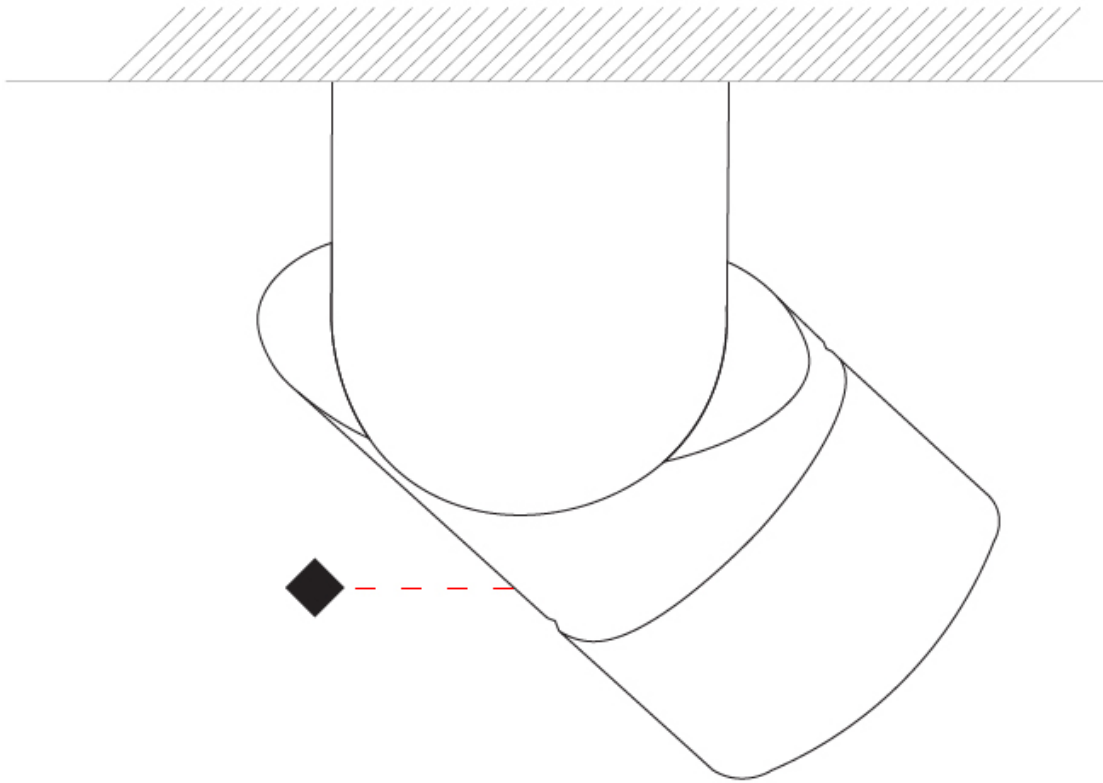

PROJECT

TYPE

SPECIFIER

QUANTITY

DATE

Disclaimer

white lamp head with white base and side, black lamp head with black base and side, black lamp head with silver base and black side