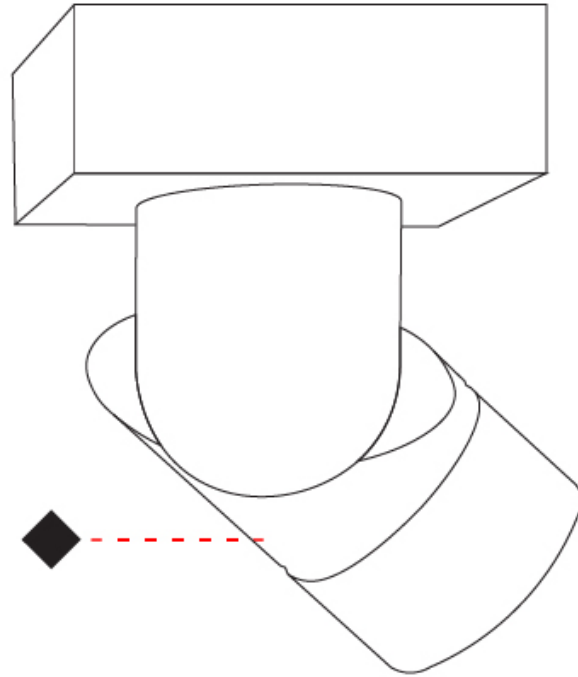

BOB SURFACE

A7200004-

PROJECT

TYPE

SPECIFIER

QUANTITY

DATE

Disclaimer

white lamp head with white base and side, black lamp head with black base and side, black lamp head with silver base and black side