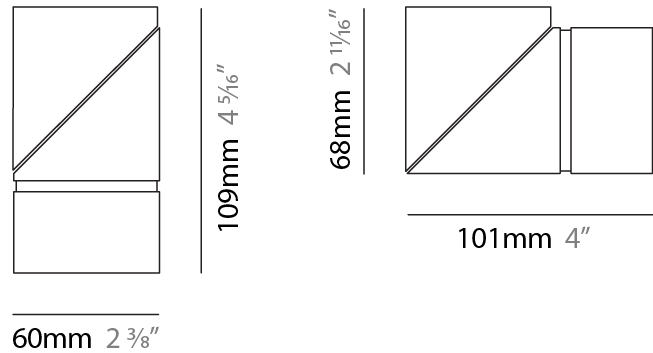

PROJECT	_____
TYPE	_____
SPECIFIER	_____
QUANTITY	_____
DATE	_____

BOB RECESSED

A7200006-

base number	Color Temperature	Finish Options	Lens Options

1. To build a product code in our configurator select the specify button on the base model # product page
2. To build a manual product code on this datasheet choose from the options listed below in blue font and add the suffix to the base model #

GENERAL

Series: Bob
Brand: Letroh
Division: Architectural
Mounting Type: Recessed
Mounting Location: Ceiling
Subcategory: Semi-Flush

PHYSICAL

Shape: Cylinder
Diameter (mm): 60
Diameter (in): 2 3/8
Length (mm): 109
Length (in): 4 5/16
Light Distribution: Adjustable / Downlight
Weight (kg): 0.60
Weight (lbs): 1.32
Fixture Finish: WHI / BLK
Fixture Material: Aluminum
Cut-out Measurements: 35mm/1 3/8"

ELECTRICAL

Lamp Type: LED
Input Wattage (W): 13.5
Total Output Wattage (W): 12.1
Dimming: Tri-Mode (Non-Dimming and Phase Dimming (120Vac only) and 0-10V Dimming)
Driver Included: Yes
Driver Location: Remote
Driver Type: Constant Current - Universal
Driver Class: Class 2
Input Voltage (V): 120 - 277
Constant Current (MA): 350

LED

Color Temperature (°K): 2700 / 3000
Max. Delivered Lumen (lm): 1100 / 1500
CRI: >90 CRI
Lamp Life (hrs): 50000

OPTICAL

Optic°: 30 / 40 / 60 / OV / RT / WW
Adjustability: Rotational 360°; Tilt 90°

RATINGS AND CERTIFICATIONS

Certified By: Certified for North American Standards
IP rating: IP20