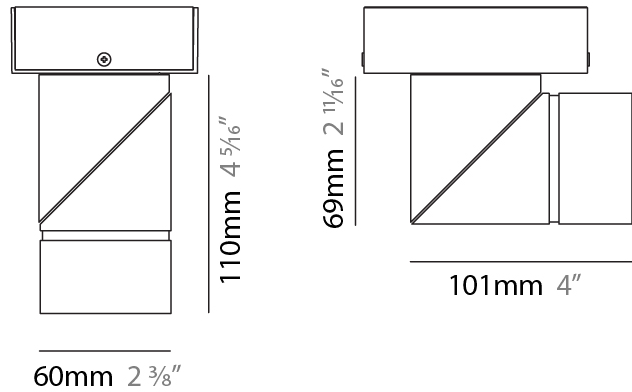

BOB SURFACE

A7200004-

base number   Color   Finish   Lens
Temperature   Options   Options

1. To build a product code in our configurator select the specify button on the base model # product page
2. To build a manual product code on this datasheet choose from the options listed below in blue font and add the suffix to the base model #

GENERAL

Series: Bob
Partner: Letroh
Division: Architectural
Installation: Surface
Product Type: Spots
Mounting Location: Ceiling
Light Distribution: Adjustable

PHYSICAL

Aperture Sizes - Downlights: 2"
Shape: Cylinder
Diameter (mm): 60
Diameter (in): 2 3/8
Length (mm): 110
Length (in): 4 5/16
Depth (mm): 110
Depth (in): 4 5/16
Weight (kg): 0.76
Weight (lbs): 1.67
Fixture Finish: WHI / BLK
Fixture Material: Aluminum

ELECTRICAL

Lamp Type: LED
Input Wattage (W): 20
Total Output Wattage (W): 17
Dimming: Tri-Mode (Non-Dimming and Phase Dimming (120Vac only) and 0-10V Dimming)
Driver Included: Yes
Driver Location: Integrated
Driver Type: Constant Current - Universal
Driver Class: Class 2
Input Voltage (V): 120 - 277
Constant Current (MA): 500

LED

Color Temperature (°K): 2700 / 3000
Max. Delivered Lumen (lm): 1800 / 1900
CRI: >90 CRI
Lamp Life (hrs): 50000

OPTICAL

Optic^o: 30 / 40 60 / OV / RT / WW
Adjustability: Rotational 360°; Tilt 90°

RATINGS AND CERTIFICATIONS

Certified By: Certified for North American Standards
IP rating: IP20

PROJECT
TYPE
SPECIFIER
QUANTITY
DATE