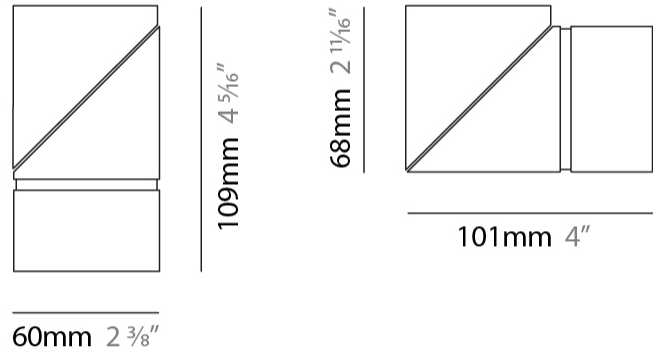

BOB RECESSED

A7200003-

base number	Color	Finish	Lens
	Temperature	Options	Options

1. To build a product code in our configurator select the specify button on the base model # product page
2. To build a manual product code on this datasheet choose from the options listed below in blue font and add the suffix to the base model #

GENERAL

Series: Bob
Brand: Letroh
Division: Architectural
Mounting Type: Recessed
Mounting Location: Ceiling
Subcategory: Semi-Flush

PHYSICAL

Shape: Cylinder
Diameter (mm): 60
Diameter (in): 2 3/8
Length (mm): 109
Length (in): 4 5/16
Light Distribution: Adjustable / Downlight
Weight (kg): 0.60
Weight (lbs): 1.32
Fixture Finish: WHI / BLK
Fixture Material: Aluminum
Cut-out Measurements: 35mm/1 3/8"

ELECTRICAL

Lamp Type: LED
Input Wattage (W): 20
Total Output Wattage (W): 17
Dimming: Tri-Mode (Non-Dimming and Phase Dimming (120Vac only) and 0-10V Dimming)
Driver Included: Yes
Driver Location: Remote
Driver Type: Constant Current - Universal
Driver Class: Class 2
Input Voltage (V): 120 - 277
Constant Current (MA): 500
Constant Voltage (V): 33.9

LED

Color Temperature (°K): 2700 / 3000
Max. Delivered Lumen (lm): 1100 / 1500
CRI: >90 CRI
Lamp Life (hrs): 50000

OPTICAL

Optic°: 30 / 40 / 60 / OV / RT / WW
Adjustability: Rotational 360°; Tilt 90°

RATINGS AND CERTIFICATIONS

Certified By: Certified for North American Standards
IP rating: IP20