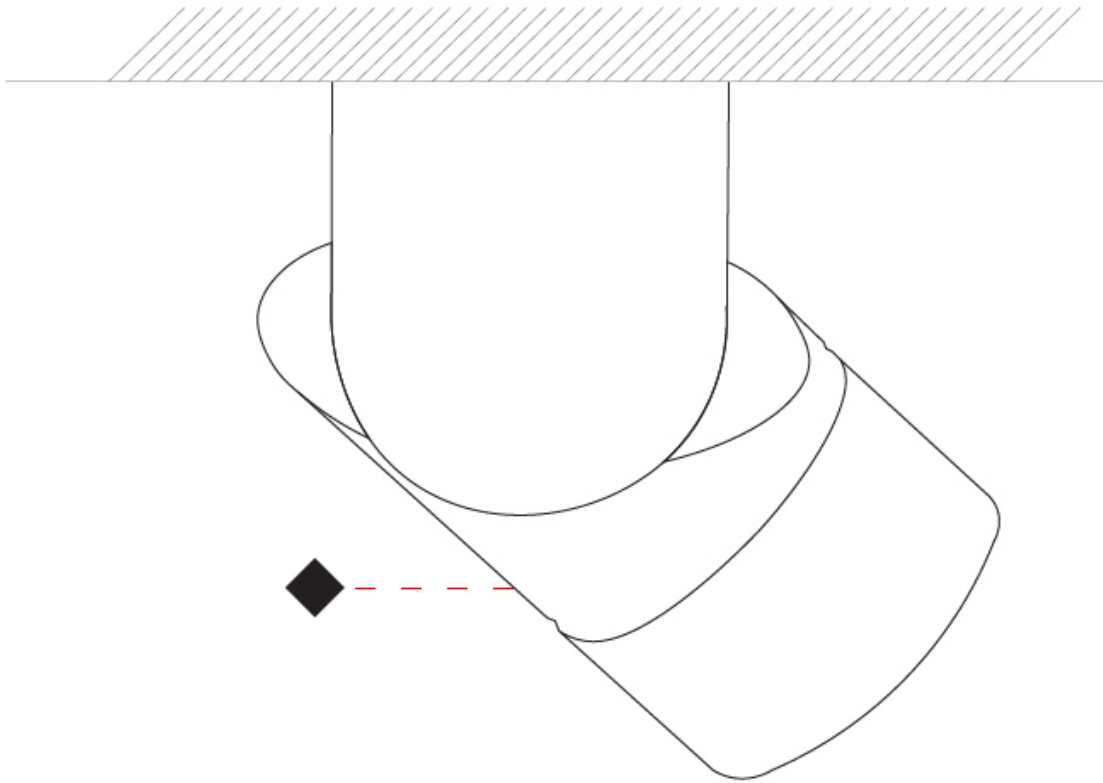

BOB RECESSED

A7200006-

PROJECT

TYPE

SPECIFIER

QUANTITY

DATE

Disclaimer

white lamp head with white base and side, black lamp head with black base and side, black lamp head with silver base and black side