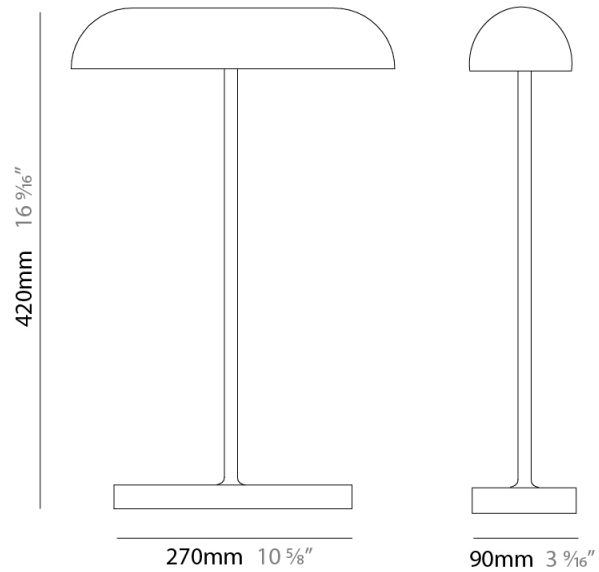

PROJECT _____
TYPE _____
SPECIFIER _____
QUANTITY _____
DATE _____

BOOK PORTABLE

D54042- _____
base number   Finish   Finish
                         Options   Options

1. To build a product code in our configurator select the specify button on the base model # product page
2. To build a manual product code on this datasheet choose from the options listed below in blue font and add the suffix to the base model #

GENERAL

Series: Book
Partner: Fambuena
Division: Design
Installation: Portable
Product Type: Table
Mounting Location: Table
Light Distribution: Indirect

PHYSICAL

Shape: Oval
Diameter (mm): 270
Diameter (in): 10 ⁵/₈
Height (mm): 420
Height (in): 16 ⁹/₁₆
Fixture Finish: [BRA_WHM](#) / [BRA_BLM](#) / [PWT_WHM](#) / [PWT_BLM](#)
Fixture Material: Metal / Marble
Upon Request: Bolt Down

ELECTRICAL

Number of Lamps: 2
Lamp Type: LED Retrofit
Lamp Shape: T4
Bulb Included: Bulb Not Included
Total Output Wattage (W): 6
Max. Wattage Per Lamp (W): 3
Lamp Base: G9
Input Voltage (V): 120

LED

OPTICAL

RATINGS AND CERTIFICATIONS

Certified By: Certified for North American Standards
IP rating: IP20