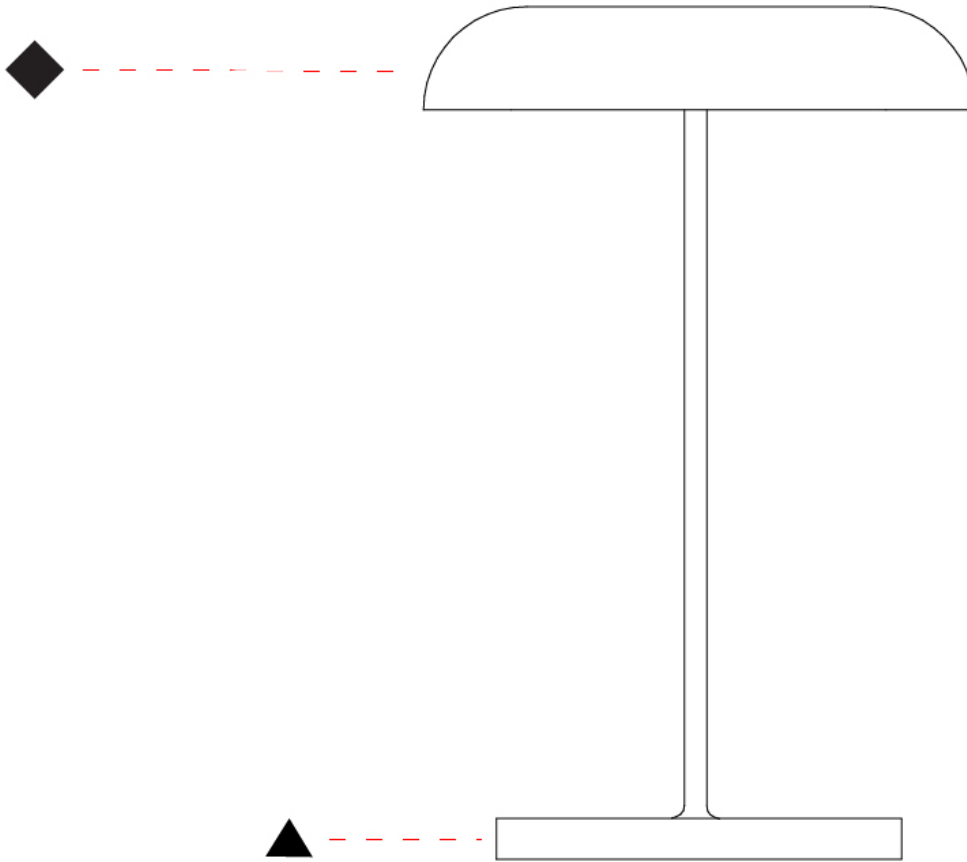

D54042-

PROJECT

TYPE

SPECIFIER

QUANTITY

DATE

D