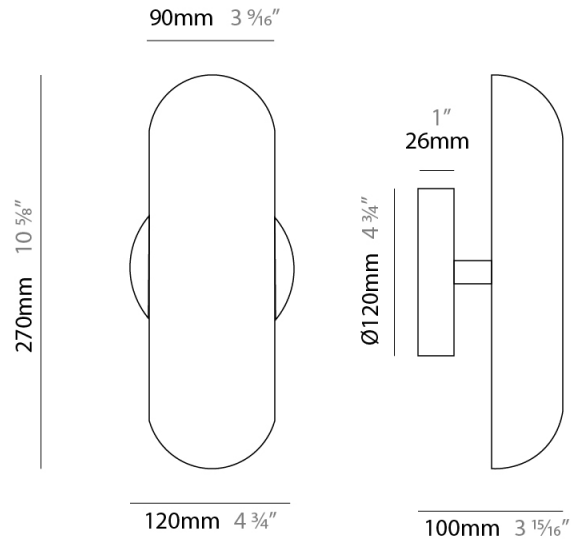

PROJECT	_____
TYPE	_____
SPECIFIER	_____
QUANTITY	_____
DATE	_____

BOOK SURFACE

D53033-

base number   Finish
Options

1. To build a product code in our configurator select the specify button on the base model # product page
2. To build a manual product code on this datasheet choose from the options listed below in blue font and add the suffix to the base model #

GENERAL

Series: Book _____
Partner: Fambuena _____
Division: Design _____
Installation: Surface _____
Product Type: Wall Surface _____
Mounting Location: Wall _____
Light Distribution: Indirect _____

PHYSICAL

Shape: Oval _____
Length (mm): 270 _____
Length (in): 10 ⁵/₈ _____
Width (mm): 90 _____
Width (in): 3 ⁷/₁₆ _____
Depth (mm): 100 _____
Depth (in): 3 ¹⁵/₁₆ _____
Extension (mm): 100 _____
Extension (in): 3 ¹⁵/₁₆ _____
Fixture Finish: BRA / PWT _____
Fixture Material: Metal _____

ELECTRICAL

Number of Lamps: 2 _____
Lamp Type: LED Retrofit _____
Lamp Shape: T4 _____
Bulb Included: Bulb Not Included _____
Total Output Wattage (W): 6 _____
Max. Wattage Per Lamp (W): 3 _____
Lamp Base: G9 _____
Input Voltage (V): 120 _____

LED

OPTICAL

RATINGS AND CERTIFICATIONS

Certified By: Certified for North American Standards _____
IP rating: IP20 _____