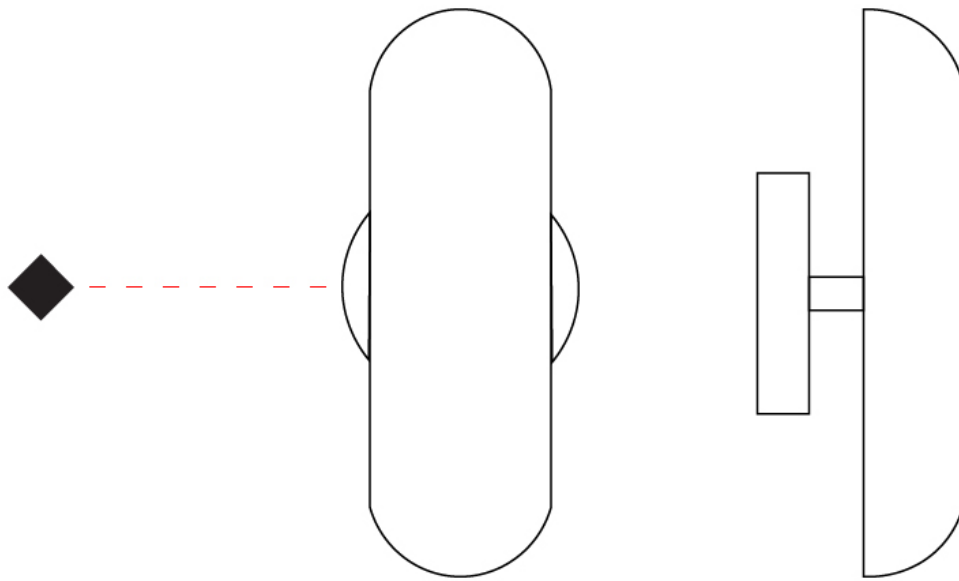

BOOK SURFACE

D53033-

PROJECT	_____
TYPE	_____
SPECIFIER	_____
QUANTITY	_____
DATE	_____

D