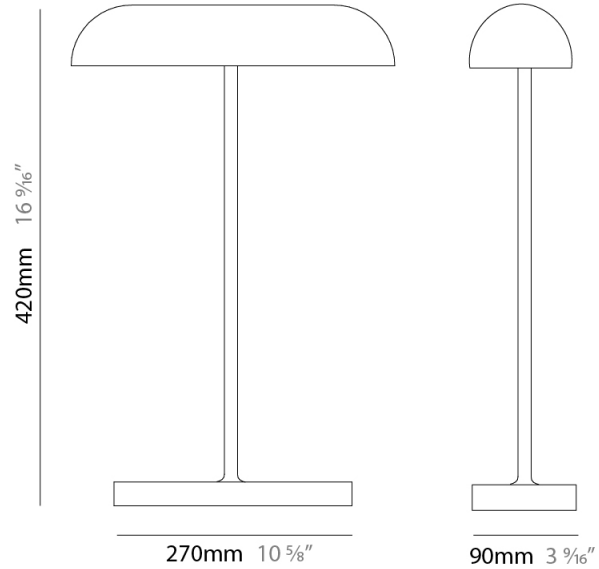

PROJECT _____
TYPE _____
SPECIFIER _____
QUANTITY _____
DATE _____

BOOK PORTABLE

D54042- _____
base number   Finish   Finish
                         Options   Options

1. To build a product code in our configurator select the specify button on the base model # product page
2. To build a manual product code on this datasheet choose from the options listed below in blue font and add the suffix to the base model #

GENERAL

Series: Book
Brand: Fambuena
Division: Design
Mounting Type: Portable
Mounting Location: Table
Subcategory: Task

PHYSICAL

Shape: Oval
Diameter (mm): 270
Diameter (in): 10 ⁵/₈
Height (mm): 420
Height (in): 16 ⁹/₁₆
Light Distribution: Direct
Fixture Finish: [BRA_WHM](#) / [BRA_BLM](#) / [PWT_WHM](#) / [PWT_BLM](#)
Fixture Material: Metal / Marble
Upon Request: Bolt Down

ELECTRICAL

Number of Lamps: 2
Lamp Type: LED Retrofit
Lamp Shape: T4
Bulb Included: Bulb Not Included
Total Output Wattage (W): 6
Max. Wattage Per Lamp (W): 3
Lamp Base: G9
Input Voltage (V): 120

LED

OPTICAL

RATINGS AND CERTIFICATIONS

Certified By: Certified for North American Standards
IP rating: IP20