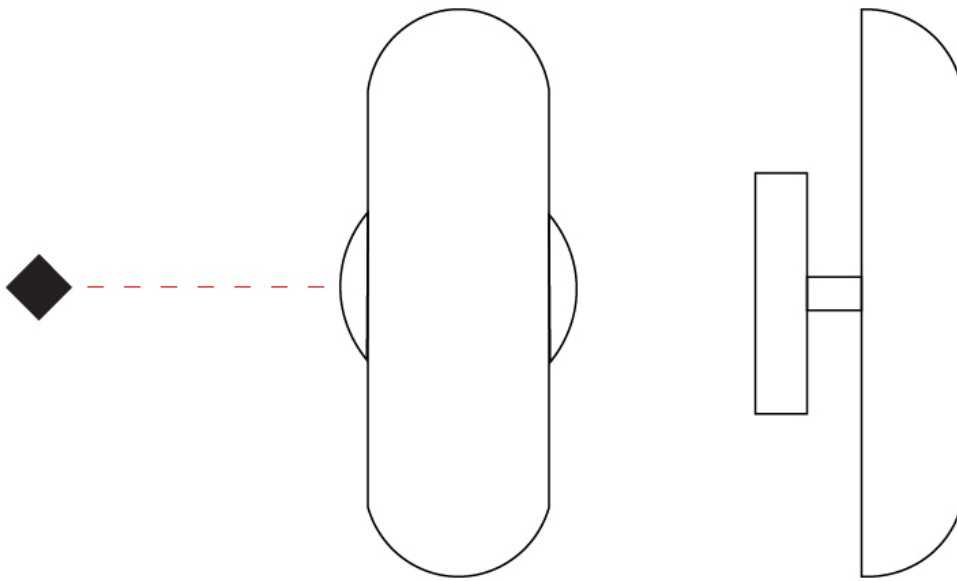

BOOK SURFACE

D53033-

PROJECT _____

TYPE _____

SPECIFIER _____

QUANTITY _____

DATE _____

D