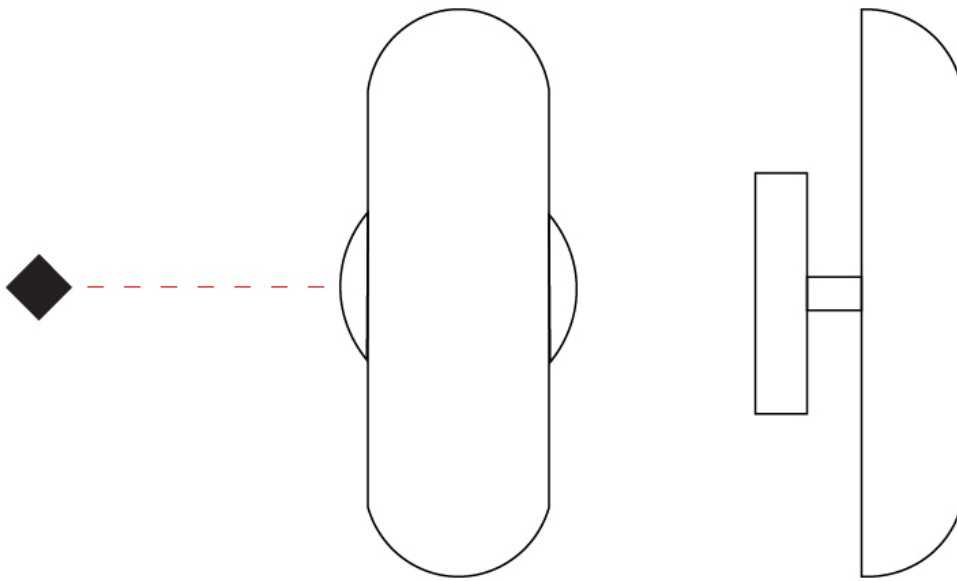

BOOK SURFACE

D53033-

PROJECT _____

TYPE _____

SPECIFIER _____

QUANTITY _____

DATE _____