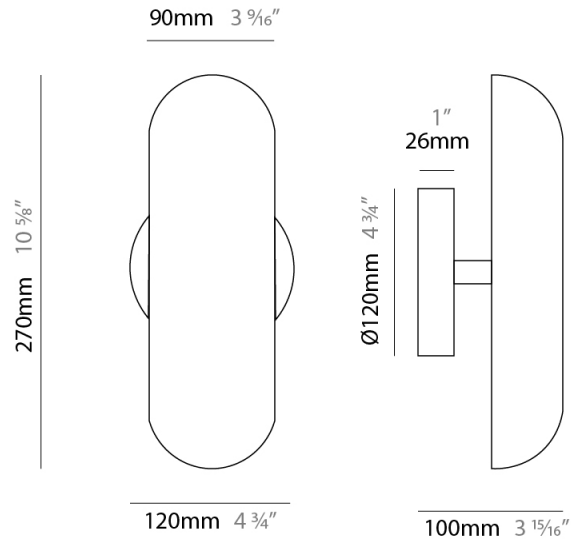

PROJECT	
TYPE	
SPECIFIER	
QUANTITY	
DATE	

BOOK SURFACE

D53033-

base number   Finish
Options

1. To build a product code in our configurator select the specify button on the base model # product page
2. To build a manual product code on this datasheet choose from the options listed below in blue font and add the suffix to the base model #

GENERAL

Series: Book
Brand: Fambuena
Division: Design
Mounting Type: Surface
Mounting Location: Wall
Subcategory: Ambient

PHYSICAL

Shape: Oval
Length (mm): 270
Length (in): 10 ⁵/₈
Width (mm): 90
Width (in): 3 ⁹/₁₆
Depth (mm): 100
Depth (in): 3 ¹⁵/₁₆
Extension (mm): 100
Extension (in): 3 ¹⁵/₁₆
Light Distribution: Indirect
Fixture Finish: BRA / PWT
Fixture Material: Metal

ELECTRICAL

Number of Lamps: 2
Lamp Type: LED Retrofit
Lamp Shape: T4
Bulb Included: Bulb Not Included
Total Output Wattage (W): 6
Max. Wattage Per Lamp (W): 3
Lamp Base: G9
Input Voltage (V): 120

LED

OPTICAL

RATINGS AND CERTIFICATIONS

Certified By: Certified for North American Standards
IP rating: IP20