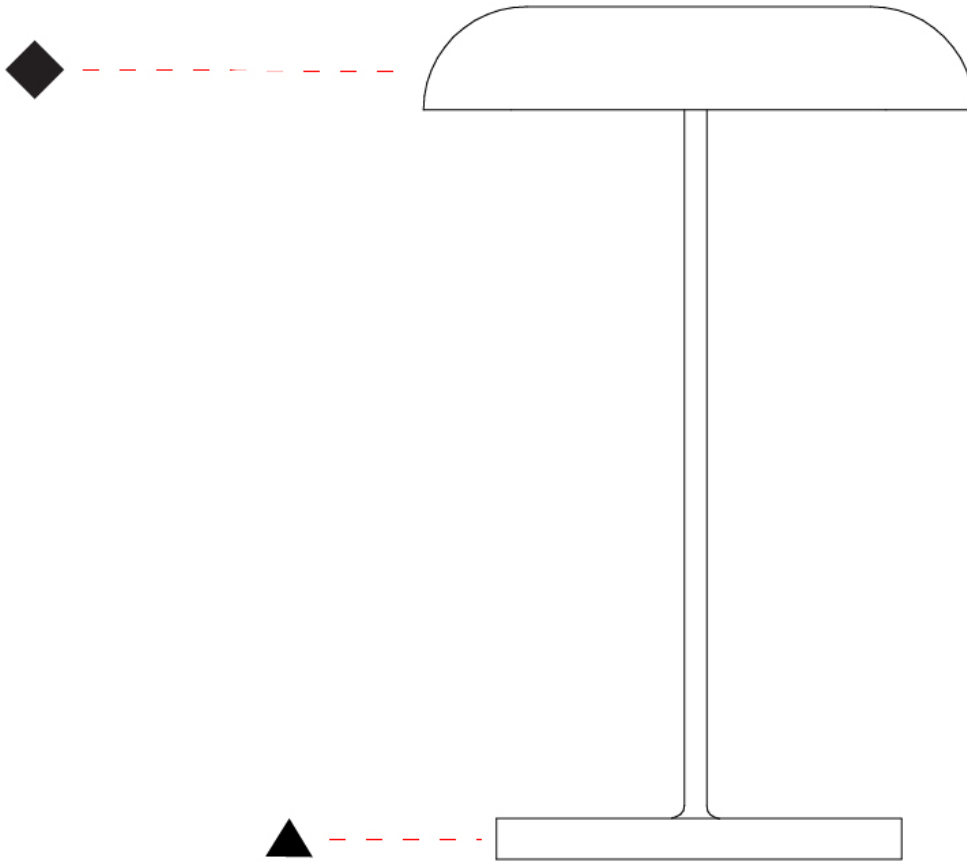

D54042-

PROJECT _____

TYPE _____

SPECIFIER _____

QUANTITY _____

DATE _____

D