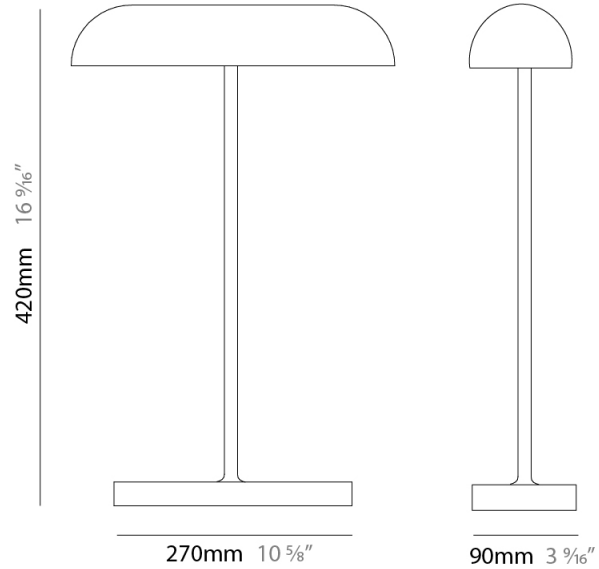

PROJECT _____

TYPE _____

SPECIFIER _____

QUANTITY _____

DATE _____

BOOK PORTABLE

D54042- _____ - _____

base number   Finish   Finish
Options   Options

1. To build a product code in our configurator select the specify button on the base model # product page
2. To build a manual product code on this datasheet choose from the options listed below in blue font and add the suffix to the base model #

GENERAL

Series: Book _____

Brand: Fambuena _____

Division: Design _____

Mounting Type: Portable _____

Mounting Location: Table _____

Subcategory: Task _____

PHYSICAL

Shape: Oval _____

Diameter (mm): 270 _____

Diameter (in): 10 ⁵/₈ _____

Height (mm): 420 _____

Height (in): 16 ⁹/₁₆ _____

Light Distribution: Direct _____

Fixture Finish: [BRA_WHM](#) / [BRA_BLM](#) / [PWT_WHM](#) / [PWT_BLM](#) _____

Fixture Material: Metal / Marble _____

Upon Request: Bolt Down _____

ELECTRICAL

Number of Lamps: 2 _____

Lamp Type: LED Retrofit _____

Lamp Shape: T4 _____

Bulb Included: Bulb Not Included _____

Total Output Wattage (W): 6 _____

Max. Wattage Per Lamp (W): 3 _____

Lamp Base: G9 _____

Input Voltage (V): 120 _____

LED

OPTICAL

RATINGS AND CERTIFICATIONS

Certified By: Certified for North American Standards _____

IP rating: IP20 _____