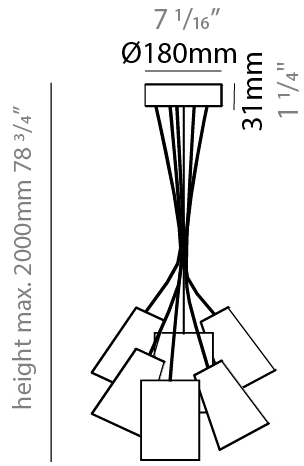

BOUQUET SUSPENSION

D111095-

base number   Finish Options   Finish Options   Finish Options   Finish Options   Finish Options   Finish Options   Finish Options

1. To build a product code in our configurator select the specify button on the base model # product page
2. To build a manual product code on this datasheet choose from the options listed below in blue font and add the suffix to the base model #

GENERAL
Series: Bouquet
Brand: Ole
Division: Design
Mounting Type: Suspension
Mounting Location: Ceiling
Subcategory: Up/Down Light

PHYSICAL
Shape: Cone
Diameter (mm): 540
Diameter (in): 21 1/4
Height (mm): 250
Height (in): 9 13/16
Max. Overall Height (mm): 2250
Max. Overall Height (in): 88 9/16
Light Distribution: Direct / Indirect
Fixture Finish: BEI / BLK / BLU / COG / DGN / GRY / MRN / MOC / MUS / OLV / SIL / STN / TER / WHI
Holder Finish: MWH / MBK
Fixture Material: Fabric Cord / Metal
Cable Details: 2000mm Cable
Upon Request: Mix lampshade colors. Other fabric cord colors available upon request (see downloadable finish chart)

ELECTRICAL
Number of Lamps: 6
Lamp Type: LED Retrofit
Lamp Shape: A19
Bulb Included: Bulb Not Included
Max. Wattage Per Lamp (W): 15
Lamp Base: E26
Input Voltage (V): 120
Upon Request: 277Vac / GU24

LED

OPTICAL

RATINGS AND CERTIFICATIONS
Certified By: Certified for North American Standards
IP rating: IP20

PROJECT _____
TYPE _____
SPECIFIER _____
QUANTITY _____
DATE _____