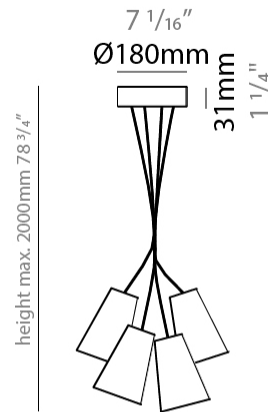

BOUQUET SUSPENSION

D111094-

base number   Finish Options   Finish Options   Finish Options   Finish Options   Finish Options

1. To build a product code in our configurator select the specify button on the base model # product page
2. To build a manual product code on this datasheet choose from the options listed below in blue font and add the suffix to the base model #

GENERAL

Series: Bouquet
Brand: Ole
Division: Design
Mounting Type: Suspension
Mounting Location: Ceiling
Subcategory: Up/Down Light

PHYSICAL

Shape: Cone
Diameter (mm): 360
Diameter (in): 14 ³/₁₆
Height (mm): 250
Height (in): 9 ¹³/₁₆
Max. Overall Height (mm): 2250
Max. Overall Height (in): 88 ⁹/₁₆
Light Distribution: Direct / Indirect
Fixture Finish: BEI / BLK / BLU / COG / DGN / GRY / MRN / MOC / MUS / OLV / SIL / STN / TER / WHI
Holder Finish: MWH / MBK
Fixture Material: Fabric Cord / Metal
Cable Details: 2000mm Cable
Upon Request: Mix lampshade colors. Other fabric cord colors available upon request (see downloadable finish chart)

ELECTRICAL

Number of Lamps: 4
Lamp Type: LED Retrofit
Lamp Shape: A19
Bulb Included: Bulb Not Included
Max. Wattage Per Lamp (W): 15
Lamp Base: E26
Input Voltage (V): 120
Upon Request: 277Vac / GU24

LED

OPTICAL

RATINGS AND CERTIFICATIONS

Certified By: Certified for North American Standards
IP rating: IP20

PROJECT _____
TYPE _____
SPECIFIER _____
QUANTITY _____
DATE _____

360mm 14 ³/₁₆"