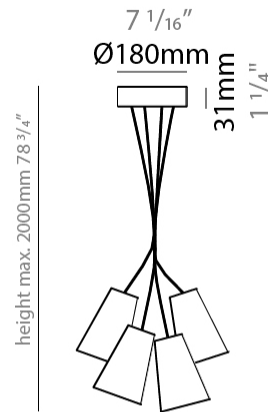

BOUQUET SUSPENSION

D111094-

base number   Finish Options   Finish Options   Finish Options   Finish Options   Finish Options

1. To build a product code in our configurator select the specify button on the base model # product page
2. To build a manual product code on this datasheet choose from the options listed below in blue font and add the suffix to the base model #

GENERAL

Series: Bouquet
Brand: Ole
Division: Design
Mounting Type: Suspension
Mounting Location: Ceiling
Subcategory: Up/Down Light

PHYSICAL

Shape: Cone
Diameter (mm): 360
Diameter (in): 14 ³/₁₆
Height (mm): 250
Height (in): 9 ¹³/₁₆
Max. Overall Height (mm): 2250
Max. Overall Height (in): 88 ⁹/₁₆
Light Distribution: Direct / Indirect
Fixture Finish: BEI / BLK / BLU / COG / DGN / GRY / MRN / MOC / MUS / OLV / SIL / STN / TER / WHI
Holder Finish: MWH / MBK
Fixture Material: Fabric Cord / Metal
Cable Details: 2000mm Cable
Upon Request: Mix lampshade colors. Other fabric cord colors available upon request (see downloadable finish chart)

ELECTRICAL

Number of Lamps: 4
Lamp Type: LED Retrofit
Lamp Shape: A19
Bulb Included: Bulb Not Included
Max. Wattage Per Lamp (W): 15
Lamp Base: E26
Input Voltage (V): 120
Upon Request: 277Vac / GU24

LED

OPTICAL

RATINGS AND CERTIFICATIONS

Certified By: Certified for North American Standards
IP rating: IP20

PROJECT _____
TYPE _____
SPECIFIER _____
QUANTITY _____
DATE _____

360mm 14 ³/₁₆ inch