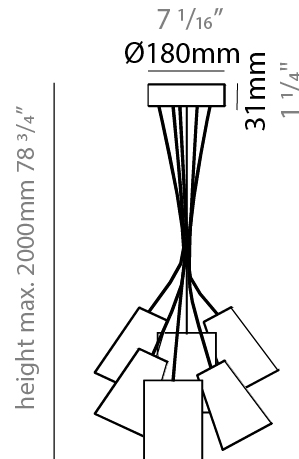

1. To build a product code in our configurator select the specify button on the base model # product page
2. To build a manual product code on this datasheet choose from the options listed below in blue font and add the suffix to the base model #

GENERAL

Series: Bouquet _____
Brand: Ole _____
Division: Design _____
Mounting Type: Suspension _____
Mounting Location: Ceiling _____
Subcategory: Up/Down Light _____

PHYSICAL

Shape: Cone _____
Diameter (mm): 540 _____
Diameter (in): 21 1/4 _____
Height (mm): 250 _____
Height (in): 9 13/16 _____
Max. Overall Height (mm): 2250 _____
Max. Overall Height (in): 88 9/16 _____
Light Distribution: Direct / Indirect _____
Fixture Finish: BEI / BLK / BLU / COG / DGN / GRY / MRN / MOC / MUS / OLV / SIL / STN / TER / WHI _____
Holder Finish: MWH / MBK _____
Fixture Material: Fabric Cord / Metal _____
Cable Details: 2000mm Cable _____
Upon Request: Mix lampshade colors. Other fabric cord colors available upon request (see downloadable finish chart) _____

ELECTRICAL

Number of Lamps: 6 _____
Lamp Type: LED Retrofit _____
Lamp Shape: A19 _____
Bulb Included: Bulb Not Included _____
Max. Wattage Per Lamp (W): 15 _____
Lamp Base: E26 _____
Input Voltage (V): 120 _____
Upon Request: 277Vac / GU24 _____

LED

OPTICAL

RATINGS AND CERTIFICATIONS

Certified By: Certified for North American Standards _____
IP rating: IP20 _____

540mm 21 1/4"