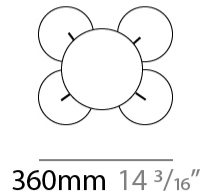

BOUQUET SUSPENSION

D111094-

base number   Finish Options   Finish Options   Finish Options   Finish Options   Finish Options

1. To build a product code in our configurator select the specify button on the base model # product page
2. To build a manual product code on this datasheet choose from the options listed below in blue font and add the suffix to the base model #

GENERAL

Series: Bouquet
Brand: Ole
Division: Design
Mounting Type: Suspension
Mounting Location: Ceiling
Subcategory: Up/Down Light

PHYSICAL

Shape: Cone
Diameter (mm): 360
Diameter (in): 14 ³/₁₆
Height (mm): 250
Height (in): 9 ¹³/₁₆
Max. Overall Height (mm): 2250
Max. Overall Height (in): 88 ⁹/₁₆
Light Distribution: Direct / Indirect
Fixture Finish: BEI / BLK / BLU / COG / DGN / GRY / MRN / MOC / MUS / OLV / SIL / STN / TER / WHI
Holder Finish: MWH / MBK
Fixture Material: Fabric Cord / Metal
Cable Details: 2000mm Cable
Upon Request: Mix lampshade colors. Other fabric cord colors available upon request (see downloadable finish chart)

ELECTRICAL

Number of Lamps: 4
Lamp Type: LED Retrofit
Lamp Shape: A19
Bulb Included: Bulb Not Included
Max. Wattage Per Lamp (W): 15
Lamp Base: E26
Input Voltage (V): 120
Upon Request: 277Vac / GU24

LED

OPTICAL

RATINGS AND CERTIFICATIONS

Certified By: Certified for North American Standards
IP rating: IP20

PROJECT _____
TYPE _____
SPECIFIER _____
QUANTITY _____
DATE _____