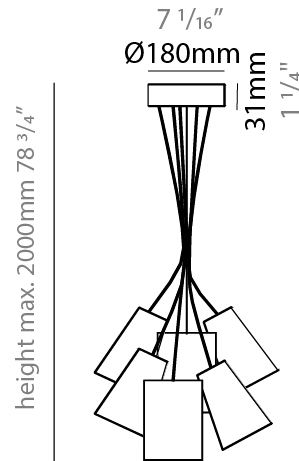

#### PHYSICAL

Shape: Cone  
 Diameter (mm): 360  
 Diameter (in): 14 <sup>3</sup>/<sub>16</sub>  
 Height (mm): 250  
 Height (in): 9 <sup>13</sup>/<sub>16</sub>  
 Max. Overall Height (mm): 2250  
 Max. Overall Height (in): 88 <sup>9</sup>/<sub>16</sub>  
 Light Distribution: Direct / Indirect  
 Fixture Finish: BEI / BLK / BLU / COG / DGN / GRY / MRN / MOC / MUS / OLV / SIL / STN / TER / WHI  
 Holder Finish: MWH / MBK  
 Fixture Material: Fabric Cord / Metal  
 Cable Details: 2000mm Cable  
 Upon Request: Mix lampshade colors. Other fabric cord colors available upon request (see downloadable finish chart)

**PHYSICAL**

Shape: Cone \_\_\_\_\_  
 Diameter (mm): 540 \_\_\_\_\_  
 Diameter (in): 21 1/4 \_\_\_\_\_  
 Height (mm): 250 \_\_\_\_\_  
 Height (in): 9 13/16 \_\_\_\_\_  
 Max. Overall Height (mm): 2250 \_\_\_\_\_  
 Max. Overall Height (in): 88 9/16 \_\_\_\_\_  
 Light Distribution: Direct / Indirect \_\_\_\_\_  
 Fixture Finish: BEI / BLK / BLU / COG / DGN / GRY / MRN / MOC / MUS / OLV / SIL / STN / TER / WHI \_\_\_\_\_  
 Holder Finish: MWH / MBK \_\_\_\_\_  
 Fixture Material: Fabric Cord / Metal \_\_\_\_\_  
 Cable Details: 2000mm Cable \_\_\_\_\_  
 Upon Request: Mix lampshade colors. Other fabric cord colors available upon request (see downloadable finish chart) \_\_\_\_\_

**LED**

**OPTICAL**

**RATINGS AND CERTIFICATIONS**

Certified By: Certified for North American Standards \_\_\_\_\_  
 IP rating: IP20 \_\_\_\_\_

540mm 21 1/4"