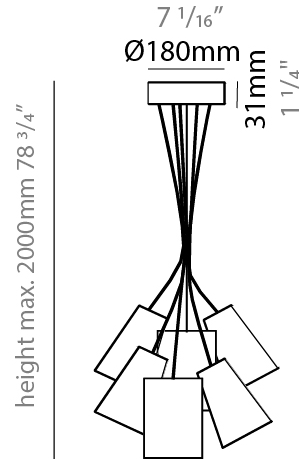

BOUQUET SUSPENSION

D111095-

base number   Finish Options   Finish Options   Finish Options   Finish Options   Finish Options   Finish Options   Finish Options

PROJECT
TYPE
SPECIFIER
QUANTITY
DATE

1. To build a product code in our configurator select the specify button on the base model # product page
2. To build a manual product code on this datasheet choose from the options listed below in blue font and add the suffix to the base model #

GENERAL

Series: Bouquet
Brand: Ole
Division: Design
Mounting Type: Suspension
Mounting Location: Ceiling
Subcategory: Up/Down Light

PHYSICAL

Shape: Cone
Diameter (mm): 540
Diameter (in): 21 1/4
Height (mm): 250
Height (in): 9 13/16
Max. Overall Height (mm): 2250
Max. Overall Height (in): 88 9/16
Light Distribution: Direct / Indirect
Fixture Finish: BEI / BLK / BLU / COG / DGN / GRY / MRN / MOC / MUS / OLV / SIL / STN / TER / WHI
Holder Finish: MWH / MBK
Fixture Material: Fabric Cord / Metal
Cable Details: 2000mm Cable
Upon Request: Mix lampshade colors. Other fabric cord colors available upon request (see downloadable finish chart)

ELECTRICAL

Number of Lamps: 6
Lamp Type: LED Retrofit
Lamp Shape: A19
Bulb Included: Bulb Not Included
Max. Wattage Per Lamp (W): 15
Lamp Base: E26
Input Voltage (V): 120
Upon Request: 277Vac / GU24

LED

OPTICAL

RATINGS AND CERTIFICATIONS

Certified By: Certified for North American Standards
IP rating: IP20

540mm 21 1/4"