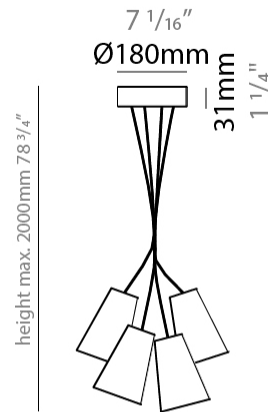

#### PHYSICAL

Shape: Cone  
 Diameter (mm): 360  
 Diameter (in): 14 <sup>3</sup>/<sub>16</sub>  
 Height (mm): 250  
 Height (in): 9 <sup>13</sup>/<sub>16</sub>  
 Max. Overall Height (mm): 2250  
 Max. Overall Height (in): 88 <sup>9</sup>/<sub>16</sub>  
 Light Distribution: Direct / Indirect  
 Fixture Finish: BEI / BLK / BLU / COG / DGN / GRY / MRN / MOC / MUS / OLV / SIL / STN / TER / WHI  
 Holder Finish: MWH / MBK  
 Fixture Material: Fabric Cord / Metal  
 Cable Details: 2000mm Cable  
 Upon Request: Mix lampshade colors. Other fabric cord colors available upon request (see downloadable finish chart)

360mm 14 <sup>3</sup>/<sub>16</sub>"

**GENERAL**

Series: Bouquet  
 Brand: Ole  
 Division: Design  
 Mounting Type: Suspension  
 Mounting Location: Ceiling  
 Subcategory: Up/Down Light

**PHYSICAL**

Shape: Cone  
 Diameter (mm): 540  
 Diameter (in): 21 1/4  
 Height (mm): 250  
 Height (in): 9 13/16  
 Max. Overall Height (mm): 2250  
 Max. Overall Height (in): 88 9/16  
 Light Distribution: Direct / Indirect  
 Fixture Finish: BEI / BLK / BLU / COG / DGN / GRY / MRN / MOC / MUS / OLV / SIL / STN / TER / WHI  
 Holder Finish: MWH / MBK  
 Fixture Material: Fabric Cord / Metal  
 Cable Details: 2000mm Cable  
 Upon Request: Mix lampshade colors. Other fabric cord colors available upon request (see downloadable finish chart)