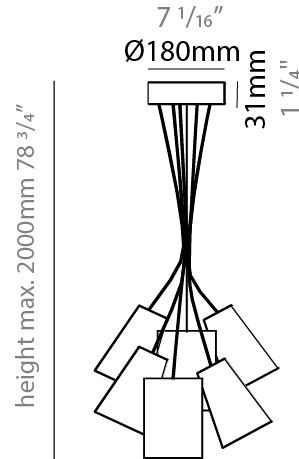

#### PHYSICAL

Shape: Cone  
 Diameter (mm): 360  
 Diameter (in): 14 <sup>3</sup>/<sub>16</sub>  
 Height (mm): 250  
 Height (in): 9 <sup>13</sup>/<sub>16</sub>  
 Max. Overall Height (mm): 2250  
 Max. Overall Height (in): 88 <sup>9</sup>/<sub>16</sub>  
 Light Distribution: Direct / Indirect  
 Fixture Finish: BEI / BLK / BLU / COG / DGN / GRY / MRN / MOC / MUS / OLV / SIL / STN / TER / WHI  
 Holder Finish: MWH / MBK  
 Fixture Material: Fabric Cord / Metal  
 Cable Details: 2000mm Cable  
 Upon Request: Mix lampshade colors. Other fabric cord colors available upon request (see downloadable finish chart)

**GENERAL**

Series: Bouquet  
 Brand: Ole  
 Division: Design  
 Mounting Type: Suspension  
 Mounting Location: Ceiling  
 Subcategory: Up/Down Light

**PHYSICAL**

Shape: Cone  
 Diameter (mm): 540  
 Diameter (in): 21 1/4  
 Height (mm): 250  
 Height (in): 9 13/16  
 Max. Overall Height (mm): 2250  
 Max. Overall Height (in): 88 9/16  
 Light Distribution: Direct / Indirect  
 Fixture Finish: BEI / BLK / BLU / COG / DGN / GRY / MRN / MOC / MUS / OLV / SIL / STN / TER / WHI  
 Holder Finish: MWH / MBK  
 Fixture Material: Fabric Cord / Metal  
 Cable Details: 2000mm Cable  
 Upon Request: Mix lampshade colors. Other fabric cord colors available upon request (see downloadable finish chart)

**LED**

**OPTICAL**

**RATINGS AND CERTIFICATIONS**

Certified By: Certified for North American Standards  
 IP rating: IP20

540mm 21 1/4"