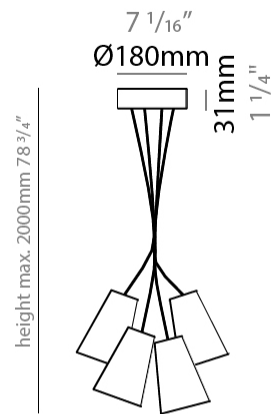

BOUQUET SUSPENSION

D111094-

base number   Finish Options   Finish Options   Finish Options   Finish Options   Finish Options

1. To build a product code in our configurator select the specify button on the base model # product page
2. To build a manual product code on this datasheet choose from the options listed below in blue font and add the suffix to the base model #

GENERAL

Series: Bouquet
Brand: Ole
Division: Design
Mounting Type: Suspension
Mounting Location: Ceiling
Subcategory: Up/Down Light

PHYSICAL

Shape: Cone
Diameter (mm): 360
Diameter (in): 14 ³/₁₆
Height (mm): 250
Height (in): 9 ¹³/₁₆
Max. Overall Height (mm): 2250
Max. Overall Height (in): 88 ⁹/₁₆
Light Distribution: Direct / Indirect
Fixture Finish: BEI / BLK / BLU / COG / DGN / GRY / MRN / MOC / MUS / OLV / SIL / STN / TER / WHI
Holder Finish: MWH / MBK
Fixture Material: Fabric Cord / Metal
Cable Details: 2000mm Cable
Upon Request: Mix lampshade colors. Other fabric cord colors available upon request (see downloadable finish chart)

ELECTRICAL

Number of Lamps: 4
Lamp Type: LED Retrofit
Lamp Shape: A19
Bulb Included: Bulb Not Included
Max. Wattage Per Lamp (W): 15
Lamp Base: E26
Input Voltage (V): 120
Upon Request: 277Vac / GU24

LED

OPTICAL

RATINGS AND CERTIFICATIONS

Certified By: Certified for North American Standards
IP rating: IP20

PROJECT _____
TYPE _____
SPECIFIER _____
QUANTITY _____
DATE _____