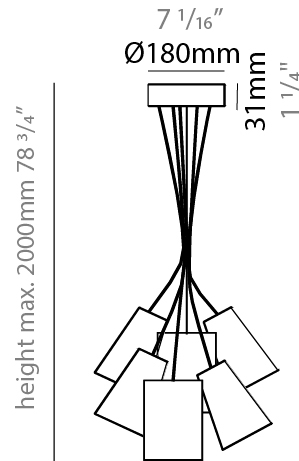

PROJECT _____
TYPE _____
SPECIFIER _____
QUANTITY _____
DATE _____

1. To build a product code in our configurator select the specify button on the base model # product page
2. To build a manual product code on this datasheet choose from the options listed below in blue font and add the suffix to the base model #

GENERAL

Series: Bouquet _____
Brand: Ole _____
Division: Design _____
Mounting Type: Suspension _____
Mounting Location: Ceiling _____
Subcategory: Up/Down Light _____

PHYSICAL

Shape: Cone _____
Diameter (mm): 540 _____
Diameter (in): 21 1/4 _____
Height (mm): 250 _____
Height (in): 9 13/16 _____
Max. Overall Height (mm): 2250 _____
Max. Overall Height (in): 88 9/16 _____
Light Distribution: Direct / Indirect _____
Fixture Finish: BEI / BLK / BLU / COG / DGN / GRY / MRN / MOC / MUS / OLV / SIL / STN / TER / WHI _____
Holder Finish: MWH / MBK _____
Fixture Material: Fabric Cord / Metal _____
Cable Details: 2000mm Cable _____
Upon Request: Mix lampshade colors. Other fabric cord colors available upon request (see downloadable finish chart) _____

ELECTRICAL

Number of Lamps: 6 _____
Lamp Type: LED Retrofit _____
Lamp Shape: A19 _____
Bulb Included: Bulb Not Included _____
Max. Wattage Per Lamp (W): 15 _____
Lamp Base: E26 _____
Input Voltage (V): 120 _____
Upon Request: 277Vac / GU24 _____

LED

OPTICAL

RATINGS AND CERTIFICATIONS

Certified By: Certified for North American Standards _____
IP rating: IP20 _____

540mm 21 1/4"