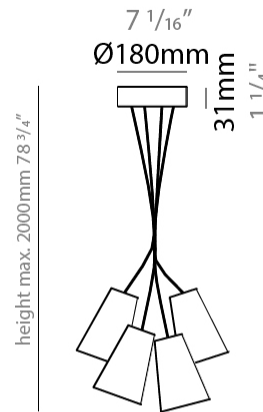

BOUQUET SUSPENSION

D111094-

base number   Finish Options   Finish Options   Finish Options   Finish Options   Finish Options

1. To build a product code in our configurator select the specify button on the base model # product page
2. To build a manual product code on this datasheet choose from the options listed below in blue font and add the suffix to the base model #

GENERAL

Series: Bouquet
Brand: Ole
Division: Design
Mounting Type: Suspension
Mounting Location: Ceiling
Subcategory: Up/Down Light

PHYSICAL

Shape: Cone
Diameter (mm): 360
Diameter (in): 14 ³/₁₆
Height (mm): 250
Height (in): 9 ¹³/₁₆
Max. Overall Height (mm): 2250
Max. Overall Height (in): 88 ⁹/₁₆
Light Distribution: Direct / Indirect
Fixture Finish: BEI / BLK / BLU / COG / DGN / GRY / MRN / MOC / MUS / OLV / SIL / STN / TER / WHI
Holder Finish: MWH / MBK
Fixture Material: Fabric Cord / Metal
Cable Details: 2000mm Cable
Upon Request: Mix lampshade colors. Other fabric cord colors available upon request (see downloadable finish chart)

ELECTRICAL

Number of Lamps: 4
Lamp Type: LED Retrofit
Lamp Shape: A19
Bulb Included: Bulb Not Included
Max. Wattage Per Lamp (W): 15
Lamp Base: E26
Input Voltage (V): 120
Upon Request: 277Vac / GU24

LED

OPTICAL

RATINGS AND CERTIFICATIONS

Certified By: Certified for North American Standards
IP rating: IP20

PROJECT
TYPE
SPECIFIER
QUANTITY
DATE

360mm 14 ³/₁₆"