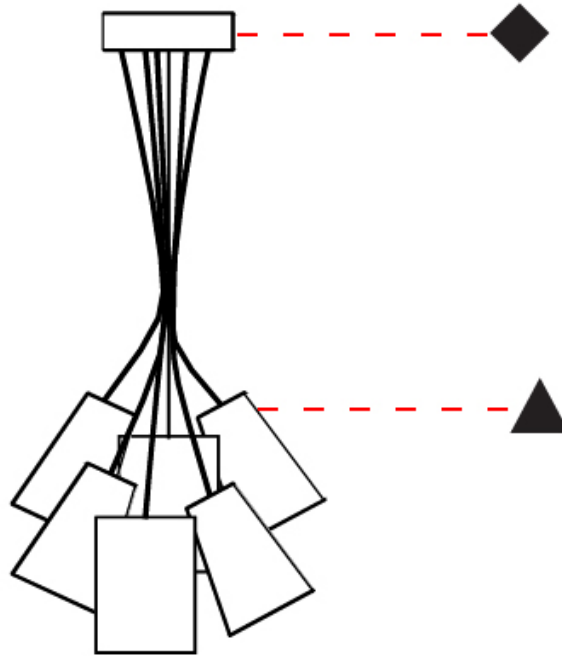

BOUQUET SUSPENSION

D111095-

PROJECT _____

TYPE _____

SPECIFIER _____

QUANTITY _____

DATE _____

D