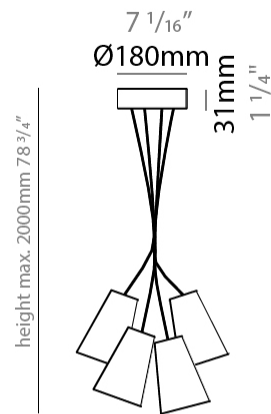

BOUQUET SUSPENSION

D111094-

base number   Finish Options   Finish Options   Finish Options   Finish Options

1. To build a product code in our configurator select the specify button on the base model # product page
2. To build a manual product code on this datasheet choose from the options listed below in blue font and add the suffix to the base model #

GENERAL

Series: Bouquet
Partner: Ole
Division: Design
Installation: Suspension
Product Type: Pendant
Mounting Location: Ceiling
Light Distribution: Direct / Indirect

PHYSICAL

Shape: Cone
Diameter (mm): 360
Diameter (in): 14 ³/₁₆
Height (mm): 250
Height (in): 9 ¹³/₁₆
Max. Overall Height (mm): 2250
Max. Overall Height (in): 88 ⁹/₁₆
Fixture Finish: BEI / BLK / BLU / COG / DGN / GRY / MRN / MOC / MUS / OLV / SIL / STN / TER / WHI
Holder Finish: MBK
Fixture Material: Fabric Cord / Metal
Primary Material: Fabric - Recycled
Cable Details: 2000mm Cable
Upon Request: Mix lampshade colors. Other fabric cord colors available upon request (see downloadable finish chart) Matte White Holder

ELECTRICAL

Number of Lamps: 4
Lamp Type: LED Retrofit
Lamp Shape: A19
Bulb Included: Bulb Not Included
Max. Wattage Per Lamp (W): 15
Lamp Base: E26
Input Voltage (V): 120
Upon Request: 277Vac / GU24

LED

OPTICAL

RATINGS AND CERTIFICATIONS

Certified By: Certified for North American Standards
IP rating: IP20

PROJECT
TYPE
SPECIFIER
QUANTITY
DATE