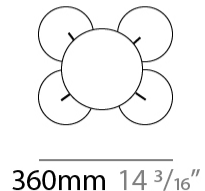

BOUQUET SUSPENSION

D111094-

base number   Finish Options   Finish Options   Finish Options   Finish Options

1. To build a product code in our configurator select the specify button on the base model # product page
2. To build a manual product code on this datasheet choose from the options listed below in blue font and add the suffix to the base model #

GENERAL

Series: Bouquet
Partner: Ole
Division: Design
Installation: Suspension
Product Type: Pendant
Mounting Location: Ceiling
Light Distribution: Direct / Indirect

PHYSICAL

Shape: Cone
Diameter (mm): 360
Diameter (in): 14 ³/₁₆
Height (mm): 250
Height (in): 9 ¹³/₁₆
Max. Overall Height (mm): 2250
Max. Overall Height (in): 88 ⁹/₁₆
Fixture Finish: BEI / BLK / BLU / COG / DGN / GRY / MRN / MOC / MUS / OLV / SIL / STN / TER / WHI
Holder Finish: MBK
Fixture Material: Fabric Cord / Metal
Primary Material: Fabric - Recycled
Cable Details: 2000mm Cable
Upon Request: Mix lampshade colors. Other fabric cord colors available upon request (see downloadable finish chart) Matte White Holder

ELECTRICAL

Number of Lamps: 4
Lamp Type: LED Retrofit
Lamp Shape: A19
Bulb Included: Bulb Not Included
Max. Wattage Per Lamp (W): 15
Lamp Base: E26
Input Voltage (V): 120
Upon Request: 277Vac / GU24

LED

OPTICAL

RATINGS AND CERTIFICATIONS

Certified By: Certified for North American Standards
IP rating: IP20

PROJECT
TYPE
SPECIFIER
QUANTITY
DATE