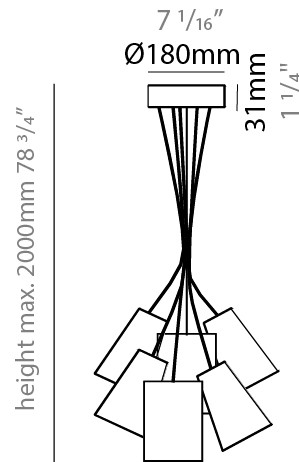

BOUQUET SUSPENSION

D111095-

base number   Finish Options   Finish Options   Finish Options   Finish Options   Finish Options   Finish Options

1. To build a product code in our configurator select the specify button on the base model # product page
2. To build a manual product code on this datasheet choose from the options listed below in blue font and add the suffix to the base model #

GENERAL

Series: Bouquet
Partner: Ole
Division: Design
Installation: Suspension
Product Type: Pendant
Mounting Location: Ceiling
Light Distribution: Direct / Indirect

PHYSICAL

Shape: Cone
Diameter (mm): 540
Diameter (in): 21 1/4
Height (mm): 250
Height (in): 9 13/16
Max. Overall Height (mm): 2250
Max. Overall Height (in): 88 9/16
Fixture Finish: BEI / BLK / BLU / COG / DGN / GRY / MRN / MOC / MUS / OLV / SIL / STN / TER / WHI
Holder Finish: MBK
Fixture Material: Fabric Cord / Metal
Primary Material: Fabric - Recycled
Cable Details: 2000mm Cable
Upon Request: Mix lampshade colors. Other fabric cord colors available upon request (see downloadable finish chart) Matte White Holder

ELECTRICAL

Number of Lamps: 6
Lamp Type: LED Retrofit
Lamp Shape: A19
Bulb Included: Bulb Not Included
Max. Wattage Per Lamp (W): 15
Lamp Base: E26
Input Voltage (V): 120
Upon Request: 277Vac / GU24

LED

OPTICAL

RATINGS AND CERTIFICATIONS

Certified By: Certified for North American Standards
IP rating: IP20

PROJECT _____
TYPE _____
SPECIFIER _____
QUANTITY _____
DATE _____