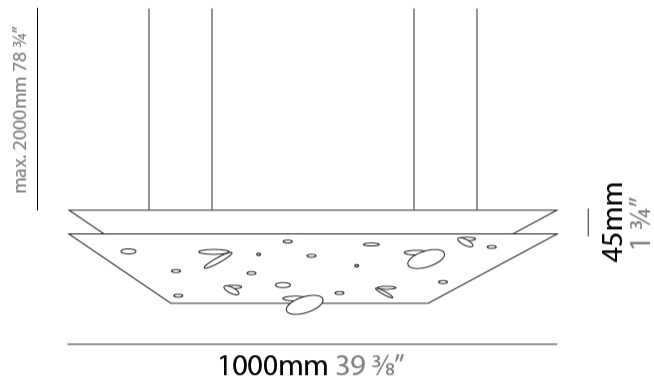

PROJECT	
TYPE	
SPECIFIER	
QUANTITY	
DATE	

BUCHI HORIZONTAL SUSPENSION

D131599-

base number Finish
Options

1. To build a product code in our configurator select the specify button on the base model # product page
2. To build a manual product code on this datasheet choose from the options listed below in blue font and add the suffix to the base model #

GENERAL

Series: Buchi
Subseries: Buchi Horizontal
Partner: Knikerboker
Division: Design
Installation: Suspension
Product Type: Pendant
Mounting Location: Ceiling
Light Distribution: Indirect

PHYSICAL

Shape: Abstract
Length (mm): 1000
Length (in): 39 3/8
Width (mm): 400
Width (in): 15 3/4
Height (mm): 45
Height (in): 1 3/4
Max. Overall Height (mm): 2045
Max. Overall Height (in): 80 1/2
Fixture Finish: [EWH / EBK / MAN / COF / PRD / SLF / GLF / CLF / BRL](#)
Fixture Material: Aluminum
Cable Details: 2000mm / 78 3/4" Cable

ELECTRICAL

Lamp Type: LED
Input Wattage (W): 40
Dimming: Non-Dimming / Phase Dimming (120vac Only)
Driver Included: No
Driver Location: Remote
Driver Type: Constant Current - Universal
Driver Class: Class 2
Input Voltage (V): 120 - 277
Constant Current (MA): 500

LED

Color Temperature (°K): 3000
Max. Delivered Lumen (lm): 7800
CRI: >85 CRI
Lamp Life (hrs): 50000

OPTICAL

RATINGS AND CERTIFICATIONS

Certified By: Certified for North American Standards
IP rating: IP20