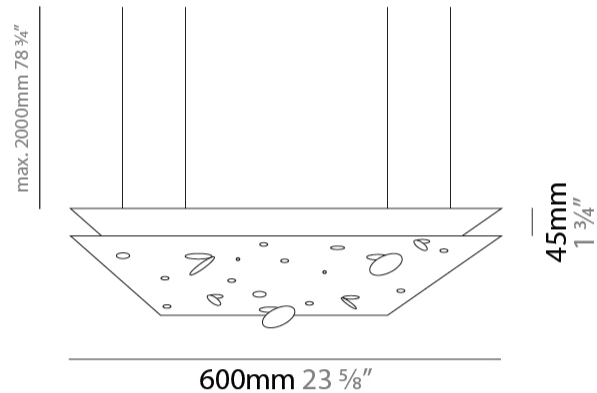

PROJECT	
TYPE	
SPECIFIER	
QUANTITY	
DATE	

BUCHI HORIZONTAL SUSPENSION

D131598-

base number Finish
Options

1. To build a product code in our configurator select the specify button on the base model # product page
2. To build a manual product code on this datasheet choose from the options listed below in blue font and add the suffix to the base model #

GENERAL

Series: Buchi
Subseries: Buchi Horizontal
Partner: Knikerboker
Division: Design
Installation: Suspension
Product Type: Pendant
Mounting Location: Ceiling
Light Distribution: Indirect

PHYSICAL

Shape: Abstract
Length (mm): 600
Length (in): 23 ⁵/₈
Width (mm): 600
Width (in): 23 ⁵/₈
Height (mm): 45
Height (in): 1 ³/₄
Max. Overall Height (mm): 2045
Max. Overall Height (in): 80 ¹/₂
[Fixture Finish: EWH / EBK / MAN / COF / PRD / SLF / GLF / CLF / BRL](#)
Fixture Material: Aluminum
Cable Details: 2000mm / 78 3/4" Cable

ELECTRICAL

Lamp Type: LED
Input Wattage (W): 40
Dimming: Non-Dimming / Phase Dimming (120vac Only)
Driver Included: No
Driver Location: Remote
Driver Type: Constant Current - Universal
Driver Class: Class 2
Input Voltage (V): 120 - 277
Constant Current (MA): 500

LED

Color Temperature (°K): 3000
Max. Delivered Lumen (lm): 7800
CRI: >85 CRI
Lamp Life (hrs): 50000

OPTICAL

RATINGS AND CERTIFICATIONS

Certified By: Certified for North American Standards
IP rating: IP20