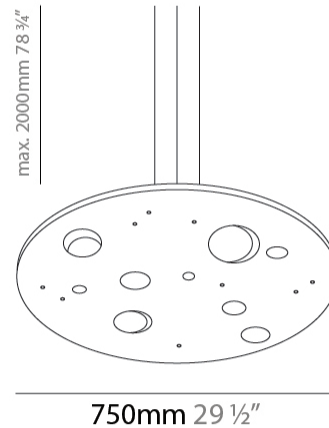

BUCHI HORIZONTAL SUSPENSION

D131600-

base number Finish
Options

PROJECT
TYPE
SPECIFIER
QUANTITY
DATE

1. To build a product code in our configurator select the specify button on the base model # product page
2. To build a manual product code on this datasheet choose from the options listed below in blue font and add the suffix to the base model #

GENERAL

Series: Buchi
Subseries: Buchi Horizontal
Partner: Knikerboker
Division: Design
Installation: Suspension
Product Type: Pendant
Mounting Location: Ceiling
Light Distribution: Indirect

PHYSICAL

Shape: Abstract
Diameter (mm): 750
Diameter (in): 29 1/2
Height (mm): 45
Height (in): 1 3/4
Max. Overall Height (mm): 2045
Max. Overall Height (in): 80 1/2
Fixture Finish: EWH / EBK / MAN / COF / PRD / SLF / GLF / CLF / BRL
Fixture Material: Aluminum
Cable Details: 2000mm / 78 3/4" Cable

ELECTRICAL

Lamp Type: LED
Input Wattage (W): 40
Dimming: Non-Dimming / Phase Dimming (120vac Only)
Driver Included: No
Driver Location: Remote
Driver Type: Constant Current - Universal
Driver Class: Class 2
Input Voltage (V): 120 - 277
Constant Current (MA): 500

LED

Color Temperature (°K): 3000
Max. Delivered Lumen (lm): 7800
CRI: >85 CRI
Lamp Life (hrs): 50000

OPTICAL

RATINGS AND CERTIFICATIONS

Certified By: Certified for North American Standards
IP rating: IP20