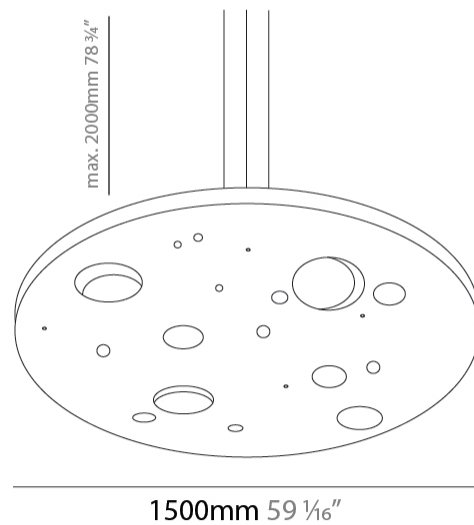

BUCHI HORIZONTAL SUSPENSION

D131602-

base number Finish
Options

1. To build a product code in our configurator select the specify button on the base model # product page
2. To build a manual product code on this datasheet choose from the options listed below in blue font and add the suffix to the base model #

GENERAL

Series: Buchi
Subseries: Buchi Horizontal
Partner: Knikerboker
Division: Design
Installation: Suspension
Product Type: Pendant
Mounting Location: Ceiling
Light Distribution: Indirect

PHYSICAL

Shape: Abstract
Diameter (mm): 1500
Diameter (in): 59 1/16
Height (mm): 45
Height (in): 1 3/4
Max. Overall Height (mm): 2045
Max. Overall Height (in): 80 1/2
Fixture Finish: EWH / EBK / MAN / COF / PRD / SLF / GLF / CLF / BRL
Fixture Material: Aluminum
Cable Details: 2000mm / 78 3/4" Cable

ELECTRICAL

Lamp Type: LED
Input Wattage (W): 80
Dimming: Non-Dimming / Phase Dimming (120vac Only)
Driver Included: No
Driver Location: Remote
Driver Type: Constant Current - Universal
Driver Class: Class 2
Input Voltage (V): 120 - 277
Constant Current (MA): 500

LED

Color Temperature (°K): 3000
Max. Delivered Lumen (lm): 12050
CRI: >85 CRI
Lamp Life (hrs): 50000

OPTICAL

RATINGS AND CERTIFICATIONS

Certified By: Certified for North American Standards
IP rating: IP20