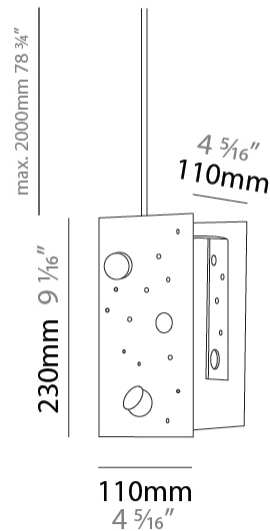

PROJECT
TYPE
SPECIFIER
QUANTITY
DATE

BUCHI VERTICAL SUSPENSION

D131595-

base number   Finish
Options

1. To build a product code in our configurator select the specify button on the base model # product page
2. To build a manual product code on this datasheet choose from the options listed below in blue font and add the suffix to the base model #

GENERAL

Series: Buchi
Subseries: Buchi Vertical
Partner: Knikerboker
Division: Design
Installation: Suspension
Product Type: Pendant
Mounting Location: Ceiling
Light Distribution: Direct

PHYSICAL

Shape: Abstract
Length (mm): 110
Length (in): 4 ⁵/₁₆
Width (mm): 110
Width (in): 4 ⁵/₁₆
Height (mm): 230
Height (in): 9 ¹/₁₆
Max. Overall Height (mm): 2230
Max. Overall Height (in): 87 ¹³/₁₆
[Fixture Finish: EWH / EBK / MAN / COF / PRD / SLF / GLF / CLF / BRL](#)
Fixture Material: Metal
Cable Details: 2000mm / 78 3/4" Cable

ELECTRICAL

Lamp Type: LED Retrofit
Input Wattage (W): 5
Bulb Included: Bulb Not Included
Lamp Base: E26
Dimming: Non-Dimming / Phase Dimming (120vac Only)
Input Voltage (V): 120Vac Direct Line

LED

CRI: >80 CRI

OPTICAL

RATINGS AND CERTIFICATIONS

Certified By: Certified for North American Standards
IP rating: IP20