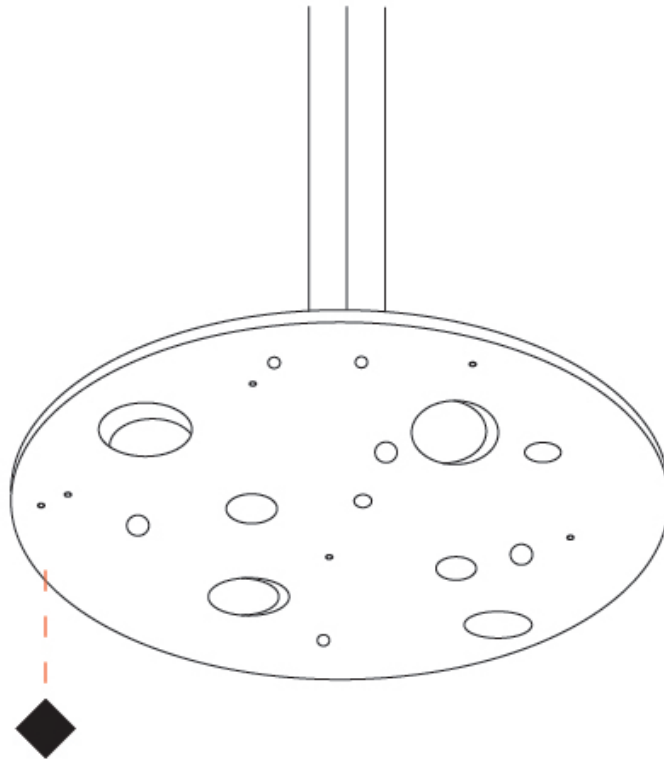

BUCHI HORIZONTAL SUSPENSION

D131601-

PROJECT

TYPE

SPECIFIER

QUANTITY

DATE

D