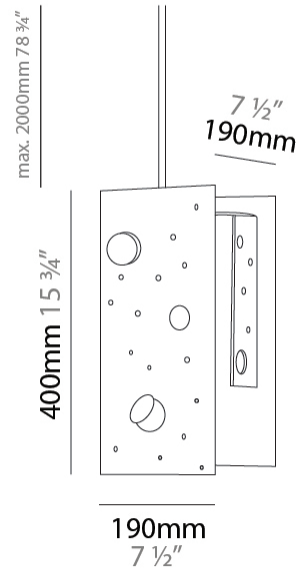

BUCHI VERTICAL SUSPENSION

D131596-

base number Finish
Options

PROJECT
TYPE
SPECIFIER
QUANTITY
DATE

1. To build a product code in our configurator select the specify button on the base model # product page
2. To build a manual product code on this datasheet choose from the options listed below in blue font and add the suffix to the base model #

GENERAL

Series: Buchi
Subseries: Buchi Vertical
Partner: Knikerboker
Division: Design
Installation: Suspension
Product Type: Pendant
Mounting Location: Ceiling
Light Distribution: Direct

PHYSICAL

Shape: Abstract
Length (mm): 190
Length (in): 7 1/2
Width (mm): 190
Width (in): 7 1/2
Height (mm): 400
Height (in): 15 3/4
Max. Overall Height (mm): 2400
Max. Overall Height (in): 94 1/2
Fixture Finish: [EWH](#) / [EBK](#) / [MAN](#) / [COF](#) / [PRD](#) / [SLF](#) / [GLF](#) / [CLF](#) / [BRL](#)
Fixture Material: Metal
Cable Details: 2000mm / 78 3/4" Cable

ELECTRICAL

Lamp Type: LED Retrofit
Input Wattage (W): 5
Bulb Included: Bulb Not Included
Lamp Base: E26
Dimming: Non-Dimming / Phase Dimming (120vac Only)
Input Voltage (V): 120Vac Direct Line

LED

CRI: >80 CRI

OPTICAL

RATINGS AND CERTIFICATIONS

Certified By: Certified for North American Standards
IP rating: IP20