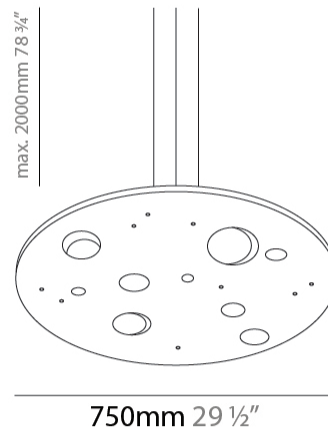

BUCHI HORIZONTAL SUSPENSION

D131600-

base number Finish
Options

PROJECT
TYPE
SPECIFIER
QUANTITY
DATE

1. To build a product code in our configurator select the specify button on the base model # product page
2. To build a manual product code on this datasheet choose from the options listed below in blue font and add the suffix to the base model #

GENERAL

Series: Buchi
Subseries: Buchi Horizontal
Partner: Knikerboker
Division: Design
Installation: Suspension
Product Type: Pendant
Mounting Location: Ceiling
Light Distribution: Indirect

PHYSICAL

Shape: Abstract
Diameter (mm): 750
Diameter (in): 29 1/2
Height (mm): 45
Height (in): 1 3/4
Max. Overall Height (mm): 2045
Max. Overall Height (in): 80 1/2
Fixture Finish: EWH / EBK / MAN / COF / PRD / SLF / GLF / CLF / BRL
Fixture Material: Aluminum
Cable Details: 2000mm / 78 3/4" Cable

ELECTRICAL

Lamp Type: LED
Input Wattage (W): 40
Dimming: Non-Dimming / Phase Dimming (120vac Only)
Driver Included: No
Driver Location: Remote
Driver Type: Constant Current - Universal
Driver Class: Class 2
Input Voltage (V): 120 - 277
Constant Current (MA): 500

LED

Color Temperature (°K): 3000
Max. Delivered Lumen (lm): 7800
CRI: >85 CRI
Lamp Life (hrs): 50000

OPTICAL

RATINGS AND CERTIFICATIONS

Certified By: Certified for North American Standards
IP rating: IP20