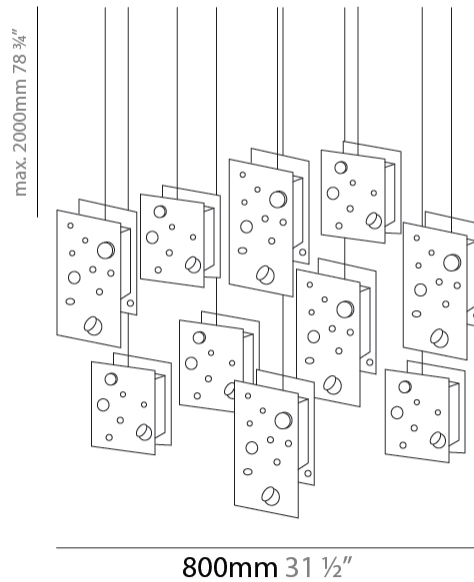

BUCHI VERTICAL SUSPENSION

D131597-

base number   Finish
Options

1. To build a product code in our configurator select the specify button on the base model # product page
2. To build a manual product code on this datasheet choose from the options listed below in blue font and add the suffix to the base model #

GENERAL

Series: Buchi
Subseries: Buchi Vertical
Partner: Knikerboker
Division: Design
Installation: Suspension
Product Type: Pendant
Mounting Location: Ceiling
Light Distribution: Direct

PHYSICAL

Shape: Abstract
Length (mm): 800
Length (in): 31 ½
Width (mm): 800
Width (in): 31 ½
Height (mm): 2000
Height (in): 78 ¾
Fixture Finish: EWH / EBK / MAN / COF / PRD / SLF / GLF / CLF / BRL
Fixture Material: Metal
Cable Details: 2000mm / 78 ¾" Cable

ELECTRICAL

Lamp Type: LED Retrofit
Bulb Included: Bulb Not Included
Total Output Wattage (W): 50
Max. Wattage Per Lamp (W): 7
Lamp Base: E26
Dimming: Non-Dimming / Phase Dimming (120vac Only)
Input Voltage (V): 120Vac Direct Line

LED

CRI: >80 CRI

OPTICAL

RATINGS AND CERTIFICATIONS

Certified By: Certified for North American Standards
IP rating: IP20