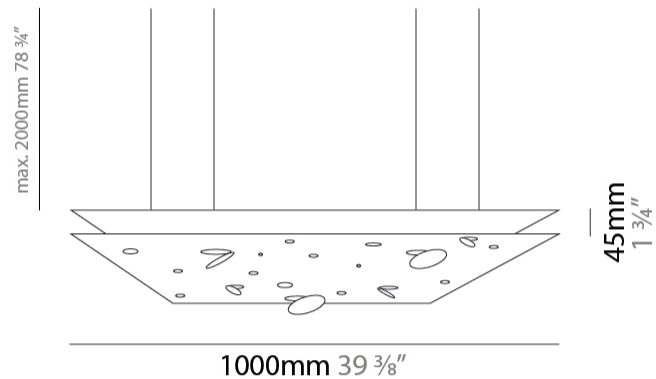

PROJECT	_____
TYPE	_____
SPECIFIER	_____
QUANTITY	_____
DATE	_____

BUCHI HORIZONTAL SUSPENSION

D131599-

base number Finish
Options

1. To build a product code in our configurator select the specify button on the base model # product page
2. To build a manual product code on this datasheet choose from the options listed below in blue font and add the suffix to the base model #

GENERAL

Series: Buchi
Subseries: Buchi Horizontal
Partner: Knikerboker
Division: Design
Installation: Suspension
Product Type: Pendant
Mounting Location: Ceiling
Light Distribution: Indirect

PHYSICAL

Shape: Abstract
Length (mm): 1000
Length (in): 39 3/8
Width (mm): 400
Width (in): 15 3/4
Height (mm): 45
Height (in): 1 3/4
Max. Overall Height (mm): 2045
Max. Overall Height (in): 80 1/2
Fixture Finish: [EWH](#) / [EBK](#) / [MAN](#) / [COF](#) / [PRD](#) / [SLF](#) / [GLF](#) / [CLF](#) / [BRL](#)
Fixture Material: Aluminum
Cable Details: 2000mm / 78 3/4" Cable

ELECTRICAL

Lamp Type: LED
Input Wattage (W): 40
Dimming: Non-Dimming / Phase Dimming (120vac Only)
Driver Included: No
Driver Location: Remote
Driver Type: Constant Current - Universal
Driver Class: Class 2
Input Voltage (V): 120 - 277
Constant Current (MA): 500

LED

Color Temperature (°K): 3000
Max. Delivered Lumen (lm): 7800
CRI: >85 CRI
Lamp Life (hrs): 50000

OPTICAL

RATINGS AND CERTIFICATIONS

Certified By: Certified for North American Standards
IP rating: IP20