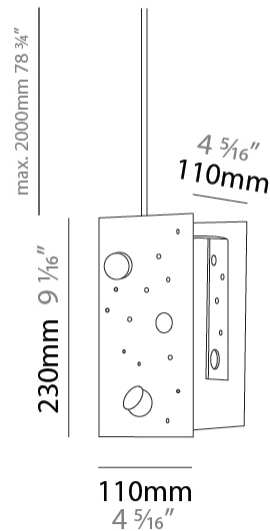

PROJECT
TYPE
SPECIFIER
QUANTITY
DATE

BUCHI VERTICAL SUSPENSION

D131595-

base number Finish
Options

1. To build a product code in our configurator select the specify button on the base model # product page
2. To build a manual product code on this datasheet choose from the options listed below in blue font and add the suffix to the base model #

GENERAL

Series: Buchi
Subseries: Buchi Vertical
Partner: Knikerboker
Division: Design
Installation: Suspension
Product Type: Pendant
Mounting Location: Ceiling
Light Distribution: Direct

PHYSICAL

Shape: Abstract
Length (mm): 110
Length (in): 4 ⁵/₁₆
Width (mm): 110
Width (in): 4 ⁵/₁₆
Height (mm): 230
Height (in): 9 ¹/₁₆
Max. Overall Height (mm): 2230
Max. Overall Height (in): 87 ¹³/₁₆
Fixture Finish: [EWH](#) / [EBK](#) / [MAN](#) / [COF](#) / [PRD](#) / [SLF](#) / [GLF](#) / [CLF](#) / [BRL](#)
Fixture Material: Metal
Cable Details: 2000mm / 78 3/4" Cable

ELECTRICAL

Lamp Type: LED Retrofit
Input Wattage (W): 5
Bulb Included: Bulb Not Included
Lamp Base: E26
Dimming: Non-Dimming / Phase Dimming (120vac Only)
Input Voltage (V): 120Vac Direct Line

LED

CRI: >80 CRI

OPTICAL

RATINGS AND CERTIFICATIONS

Certified By: Certified for North American Standards
IP rating: IP20