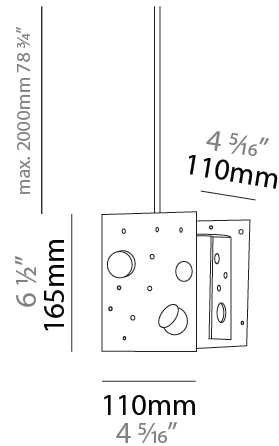

BUCHI VERTICAL SUSPENSION

D131594-

base number   Finish
Options

1. To build a product code in our configurator select the specify button on the base model # product page
2. To build a manual product code on this datasheet choose from the options listed below in blue font and add the suffix to the base model #

GENERAL

Series: Buchi _____
Subseries: Buchi Vertical _____
Partner: Knikerboker _____
Division: Design _____
Installation: Suspension _____
Product Type: Pendant _____
Mounting Location: Ceiling _____
Light Distribution: Direct _____

PHYSICAL

Shape: Abstract _____
Length (mm): 113 _____
Length (in): 4 ⁷/₁₆ _____
Width (mm): 110 _____
Width (in): 4 ⁵/₁₆ _____
Height (mm): 165 _____
Height (in): 6 ¹/₂ _____
Max. Overall Height (mm): 2165 _____
Max. Overall Height (in): 85 ¹/₄ _____
Fixture Finish: [EWH](#) / [EBK](#) / [MAN](#) / [COF](#) / [PRD](#) / [SLF](#) / [GLF](#) / [CLF](#) / [BRL](#) _____
Fixture Material: Metal _____
Cable Details: 2000mm / 78 3/4" Cable _____

ELECTRICAL

Lamp Type: LED Retrofit _____
Input Wattage (W): 5 _____
Bulb Included: Bulb Not Included _____
Lamp Base: E26 _____
Dimming: Phase Dimming (120Vac Only) _____
Input Voltage (V): 120Vac Direct Line _____

LED

CRI: >80 CRI _____

OPTICAL

RATINGS AND CERTIFICATIONS

Certified By: Certified for North American Standards _____
IP rating: IP20 _____