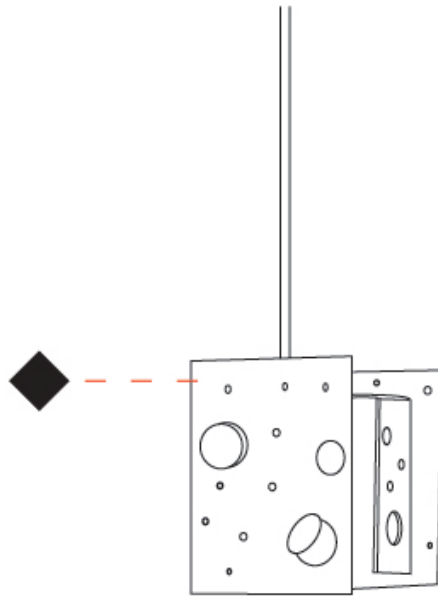

#### PHYSICAL

Shape: Abstract \_\_\_\_\_  
 Length (mm): 113 \_\_\_\_\_  
 Length (in): 4 <sup>7</sup>/<sub>16</sub> \_\_\_\_\_  
 Width (mm): 110 \_\_\_\_\_  
 Width (in): 4 <sup>5</sup>/<sub>16</sub> \_\_\_\_\_  
 Height (mm): 165 \_\_\_\_\_  
 Height (in): 6 <sup>1</sup>/<sub>2</sub> \_\_\_\_\_  
 Max. Overall Height (mm): 2165 \_\_\_\_\_  
 Max. Overall Height (in): 85 <sup>1</sup>/<sub>4</sub> \_\_\_\_\_  
 Fixture Finish: [EWH / EBK / MAN / COF / PRD / SLF / GLF / CLF / BRL](#) \_\_\_\_\_  
 Fixture Material: Metal \_\_\_\_\_  
 Cable Details: 2000mm / 78 3/4" Cable \_\_\_\_\_