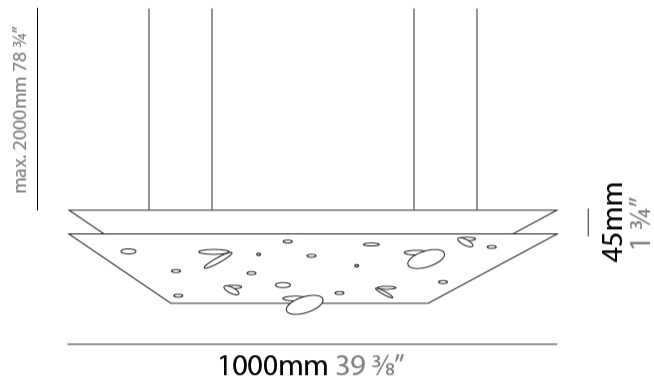

BUCHI HORIZONTAL SUSPENSION

D131599-

base number _____
Finish _____
Options _____

1. To build a product code in our configurator select the specify button on the base model # product page
2. To build a manual product code on this datasheet choose from the options listed below in blue font and add the suffix to the base model #

GENERAL

Series: Buchi
Subseries: Buchi Horizontal
Partner: Knikerboker
Division: Design
Installation: Suspension
Product Type: Pendant
Mounting Location: Ceiling
Light Distribution: Indirect

PHYSICAL

Shape: Abstract
Length (mm): 1000
Length (in): 39 3/8"
Width (mm): 400
Width (in): 15 3/4"
Height (mm): 45
Height (in): 1 3/4"
Max. Overall Height (mm): 2045
Max. Overall Height (in): 80 1/2"
Fixture Finish: [EWH / EBK / MAN / COF / PRD / SLF / GLF / CLF / BRL](#)
Fixture Material: Aluminum
Cable Details: 2000mm / 78 3/4" Cable

ELECTRICAL

Lamp Type: LED
Input Wattage (W): 40
Dimming: Non-Dimming / Phase Dimming (120vac Only)
Driver Included: No
Driver Location: Remote
Driver Type: Constant Current - Universal
Driver Class: Class 2
Input Voltage (V): 120 - 277
Constant Current (MA): 500

LED

Color Temperature (°K): 3000
Max. Delivered Lumen (lm): 7800
CRI: >85 CRI
Lamp Life (hrs): 50000

OPTICAL

RATINGS AND CERTIFICATIONS

Certified By: Certified for North American Standards
IP rating: IP20