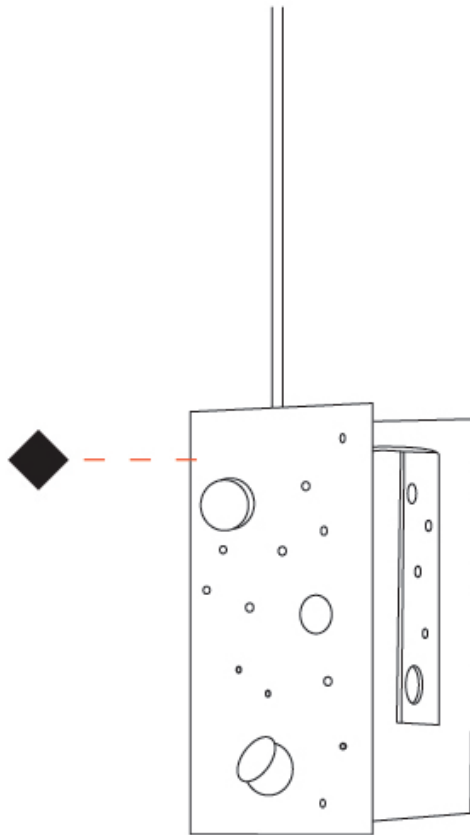

BUCHI VERTICAL SUSPENSION

D131595-

PROJECT _____

TYPE _____

SPECIFIER _____

QUANTITY _____

DATE _____

D