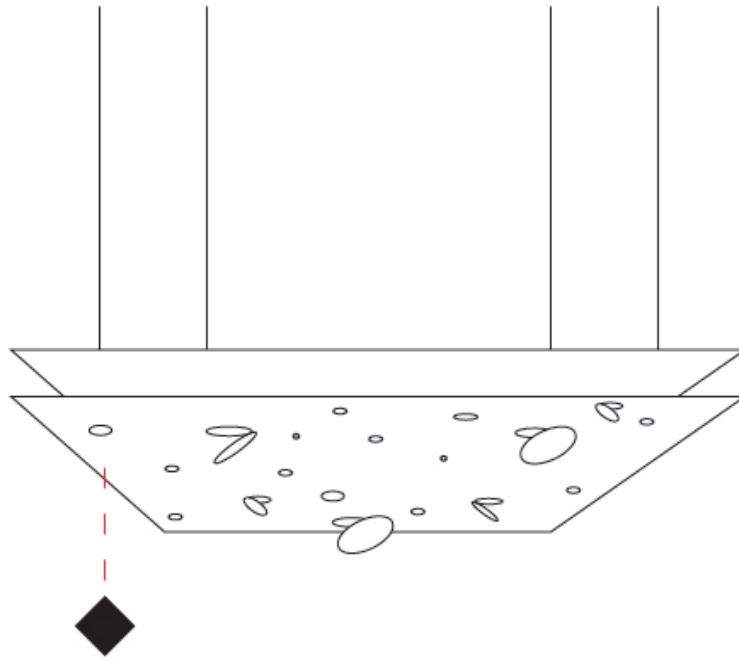

BUCHI HORIZONTAL SUSPENSION

D131598-

PROJECT _____

TYPE _____

SPECIFIER _____

QUANTITY _____

DATE _____

D