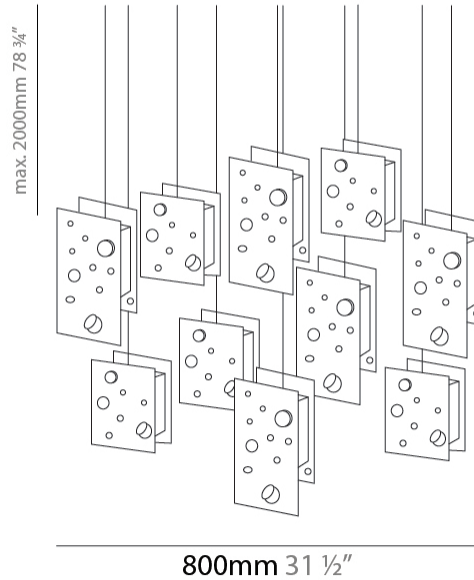

BUCHI VERTICAL SUSPENSION

D131597-

base number Finish
Options

1. To build a product code in our configurator select the specify button on the base model # product page
2. To build a manual product code on this datasheet choose from the options listed below in blue font and add the suffix to the base model #

GENERAL

Series: Buchi
Subseries: Buchi Vertical
Partner: Knikerboker
Division: Design
Installation: Suspension
Product Type: Pendant
Mounting Location: Ceiling
Light Distribution: Direct

PHYSICAL

Shape: Abstract
Length (mm): 800
Length (in): 31 1/2
Width (mm): 800
Width (in): 31 1/2
Height (mm): 2000
Height (in): 78 3/4
[Fixture Finish: EWH / EBK / MAN / COF / PRD / SLF / GLF / CLF / BRL](#)
Fixture Material: Metal
Cable Details: 2000mm / 78 3/4" Cable

ELECTRICAL

Lamp Type: LED Retrofit
Bulb Included: Bulb Not Included
Total Output Wattage (W): 50
Max. Wattage Per Lamp (W): 7
Lamp Base: E26
Dimming: Non-Dimming / Phase Dimming (120vac Only)
Input Voltage (V): 120Vac Direct Line

LED

CRI: >80 CRI

OPTICAL

RATINGS AND CERTIFICATIONS

Certified By: Certified for North American Standards
IP rating: IP20

PROJECT
TYPE
SPECIFIER
QUANTITY
DATE