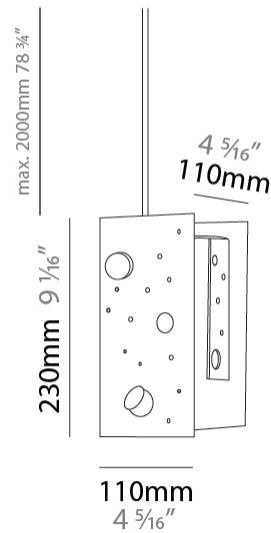

PROJECT
TYPE
SPECIFIER
QUANTITY
DATE

BUCHI VERTICAL SUSPENSION

D131595-

base number Finish
Options

1. To build a product code in our configurator select the specify button on the base model # product page
2. To build a manual product code on this datasheet choose from the options listed below in blue font and add the suffix to the base model #

GENERAL

Series: Buchi
Subseries: Buchi Vertical
Partner: Knikerboker
Division: Design
Installation: Suspension
Product Type: Pendant
Mounting Location: Ceiling
Light Distribution: Direct

PHYSICAL

Shape: Abstract
Length (mm): 110
Length (in): 4 ⁵/₁₆"
Width (mm): 110
Width (in): 4 ⁵/₁₆"
Height (mm): 230
Height (in): 9 ¹/₁₆"
Max. Overall Height (mm): 2230
Max. Overall Height (in): 87 ¹³/₁₆"
[Fixture Finish: EWH / EBK / MAN / COF / PRD / SLF / GLF / CLF / BRL](#)
Fixture Material: Metal
Cable Details: 2000mm / 78 3/4" Cable

ELECTRICAL

Lamp Type: LED Retrofit
Input Wattage (W): 5
Bulb Included: Bulb Not Included
Lamp Base: E26
Dimming: Non-Dimming / Phase Dimming (120vac Only)
Input Voltage (V): 120Vac Direct Line

LED

CRI: >80 CRI

OPTICAL

RATINGS AND CERTIFICATIONS

Certified By: Certified for North American Standards
IP rating: IP20