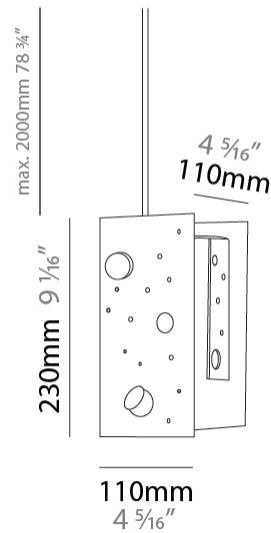

PROJECT
TYPE
SPECIFIER
QUANTITY
DATE

BUCHI VERTICAL SUSPENSION

D131595-

base number Finish
Options

1. To build a product code in our configurator select the specify button on the base model # product page
2. To build a manual product code on this datasheet choose from the options listed below in blue font and add the suffix to the base model #

GENERAL

Series: Buchi
Subseries: Buchi Vertical
Partner: Knikerboker
Division: Design
Installation: Suspension
Product Type: Pendant
Mounting Location: Ceiling
Light Distribution: Direct

PHYSICAL

Shape: Abstract
Length (mm): 110
Length (in): 4 ⁵/₁₆
Width (mm): 110
Width (in): 4 ⁵/₁₆
Height (mm): 230
Height (in): 9 ¹/₁₆
Max. Overall Height (mm): 2230
Max. Overall Height (in): 87 ¹³/₁₆
[Fixture Finish: EWH / EBK / MAN / COF / PRD / SLF / GLF / CLF / BRL](#)
Fixture Material: Metal
Cable Details: 2000mm / 78 3/4" Cable

ELECTRICAL

Lamp Type: LED Retrofit
Input Wattage (W): 5
Bulb Included: Bulb Not Included
Lamp Base: E26
Dimming: Non-Dimming / Phase Dimming (120vac Only)
Input Voltage (V): 120Vac Direct Line

LED

CRI: >80 CRI

OPTICAL

RATINGS AND CERTIFICATIONS

Certified By: Certified for North American Standards
IP rating: IP20