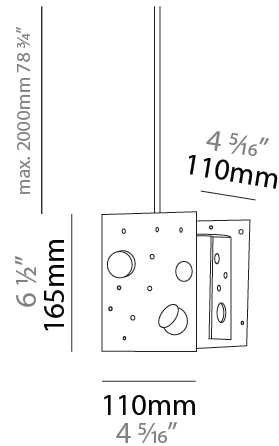

BUCHI VERTICAL SUSPENSION

D131594-

base number   Finish
Options

1. To build a product code in our configurator select the specify button on the base model # product page
2. To build a manual product code on this datasheet choose from the options listed below in blue font and add the suffix to the base model #

GENERAL

Series: Buchi _____
Subseries: Buchi Vertical _____
Partner: Knikerboker _____
Division: Design _____
Installation: Suspension _____
Product Type: Pendant _____
Mounting Location: Ceiling _____
Light Distribution: Direct _____

PHYSICAL

Shape: Abstract _____
Length (mm): 113 _____
Length (in): 4 ⁷/₁₆ _____
Width (mm): 110 _____
Width (in): 4 ⁵/₁₆ _____
Height (mm): 165 _____
Height (in): 6 ¹/₂ _____
Max. Overall Height (mm): 2165 _____
Max. Overall Height (in): 85 ¹/₄ _____
Fixture Finish: EWH / EBK / MAN / COF / PRD / SLF / GLF / CLF / BRL _____
Fixture Material: Metal _____
Cable Details: 2000mm / 78 3/4" Cable _____

ELECTRICAL

Lamp Type: LED Retrofit _____
Input Wattage (W): 5 _____
Bulb Included: Bulb Not Included _____
Lamp Base: E26 _____
Dimming: Phase Dimming (120Vac Only) _____
Input Voltage (V): 120Vac Direct Line _____

LED

CRI: >80 CRI _____

OPTICAL

RATINGS AND CERTIFICATIONS

Certified By: Certified for North American Standards _____
IP rating: IP20 _____