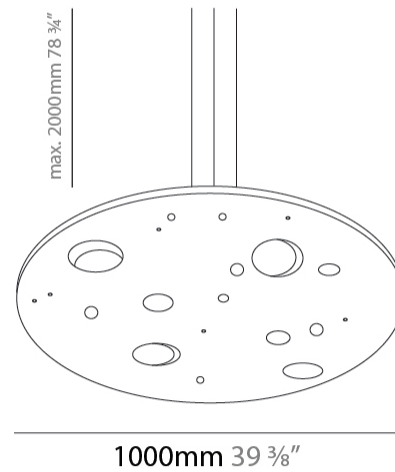

PROJECT	
TYPE	
SPECIFIER	
QUANTITY	
DATE	

BUCHI HORIZONTAL SUSPENSION

D131601-

base number Finish
Options

1. To build a product code in our configurator select the specify button on the base model # product page
2. To build a manual product code on this datasheet choose from the options listed below in blue font and add the suffix to the base model #

GENERAL

Series: Buchi
Subseries: Buchi Horizontal
Partner: Knikerboker
Division: Design
Installation: Suspension
Product Type: Pendant
Mounting Location: Ceiling
Light Distribution: Indirect

PHYSICAL

Shape: Abstract
Diameter (mm): 1000
Diameter (in): 39 3/8"
Height (mm): 45
Height (in): 1 3/4"
Max. Overall Height (mm): 2045
Max. Overall Height (in): 80 1/2"
Fixture Finish: EWH / EBK / MAN / COF / PRD / SLF / GLF / CLF / BRL
Fixture Material: Aluminum
Cable Details: 2000mm / 78 3/4" Cable

ELECTRICAL

Lamp Type: LED
Input Wattage (W): 60
Dimming: Non-Dimming / Phase Dimming (120vac Only)
Driver Included: No
Driver Location: Remote
Driver Type: Constant Current - Universal
Driver Class: Class 2
Input Voltage (V): 120 - 277
Constant Current (MA): 500

LED

Color Temperature (°K): 3000
Max. Delivered Lumen (lm): 11700
CRI: >85 CRI
Lamp Life (hrs): 50000

OPTICAL

RATINGS AND CERTIFICATIONS

Certified By: Certified for North American Standards
IP rating: IP20