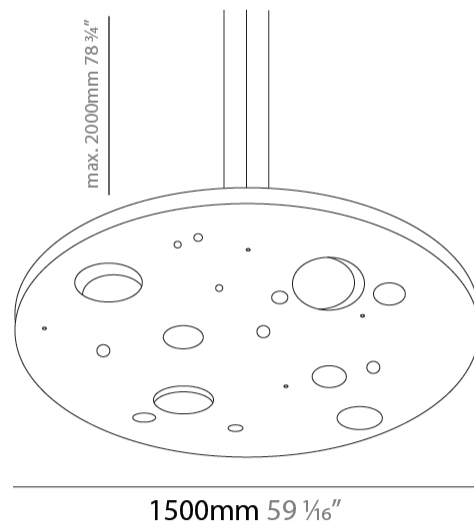

PROJECT	_____
TYPE	_____
SPECIFIER	_____
QUANTITY	_____
DATE	_____

BUCHI HORIZONTAL SUSPENSION

D131602-

base number Finish
Options

1. To build a product code in our configurator select the specify button on the base model # product page
2. To build a manual product code on this datasheet choose from the options listed below in blue font and add the suffix to the base model #

GENERAL

Series: Buchi
Subseries: Buchi Horizontal
Partner: Knikerboker
Division: Design
Installation: Suspension
Product Type: Pendant
Mounting Location: Ceiling
Light Distribution: Indirect

PHYSICAL

Shape: Abstract
Diameter (mm): 1500
Diameter (in): 59 1/16
Height (mm): 45
Height (in): 1 3/4
Max. Overall Height (mm): 2045
Max. Overall Height (in): 80 1/2
Fixture Finish: EWH / EBK / MAN / COF / PRD / SLF / GLF / CLF / BRL
Fixture Material: Aluminum
Cable Details: 2000mm / 78 3/4" Cable

ELECTRICAL

Lamp Type: LED
Input Wattage (W): 80
Dimming: Non-Dimming / Phase Dimming (120vac Only)
Driver Included: No
Driver Location: Remote
Driver Type: Constant Current - Universal
Driver Class: Class 2
Input Voltage (V): 120 - 277
Constant Current (MA): 500

LED

Color Temperature (°K): 3000
Max. Delivered Lumen (lm): 12050
CRI: >85 CRI
Lamp Life (hrs): 50000

OPTICAL

RATINGS AND CERTIFICATIONS

Certified By: Certified for North American Standards
IP rating: IP20