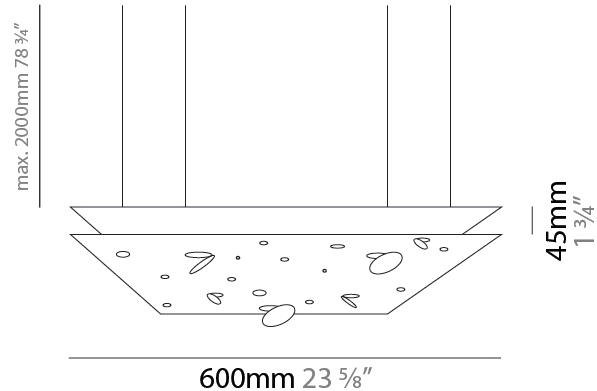

BUCHI HORIZONTAL SUSPENSION

D131598-

base number   Finish
Options

1. To build a product code in our configurator select the specify button on the base model # product page
2. To build a manual product code on this datasheet choose from the options listed below in blue font and add the suffix to the base model #

GENERAL

Series: Buchi
Subseries: Buchi Horizontal
Partner: Knikerboker
Division: Design
Installation: Suspension
Product Type: Pendant
Mounting Location: Ceiling
Light Distribution: Indirect

PHYSICAL

Shape: Abstract
Length (mm): 600
Length (in): 23 ⁵/₈
Width (mm): 600
Width (in): 23 ⁵/₈
Height (mm): 45
Height (in): 1 ³/₄
Max. Overall Height (mm): 2045
Max. Overall Height (in): 80 ¹/₂
[Fixture Finish: EWH / EBK / MAN / COF / PRD / SLF / GLF / CLF / BRL](#)
Fixture Material: Aluminum
Cable Details: 2000mm / 78 3/4" Cable

ELECTRICAL

Lamp Type: LED
Input Wattage (W): 40
Dimming: Non-Dimming / Phase Dimming (120vac Only)
Driver Included: No
Driver Location: Remote
Driver Type: Constant Current - Universal
Driver Class: Class 2
Input Voltage (V): 120 - 277
Constant Current (MA): 500

LED

Color Temperature (°K): 3000
Max. Delivered Lumen (lm): 7800
CRI: >85 CRI
Lamp Life (hrs): 50000

OPTICAL

RATINGS AND CERTIFICATIONS

Certified By: Certified for North American Standards
IP rating: IP20