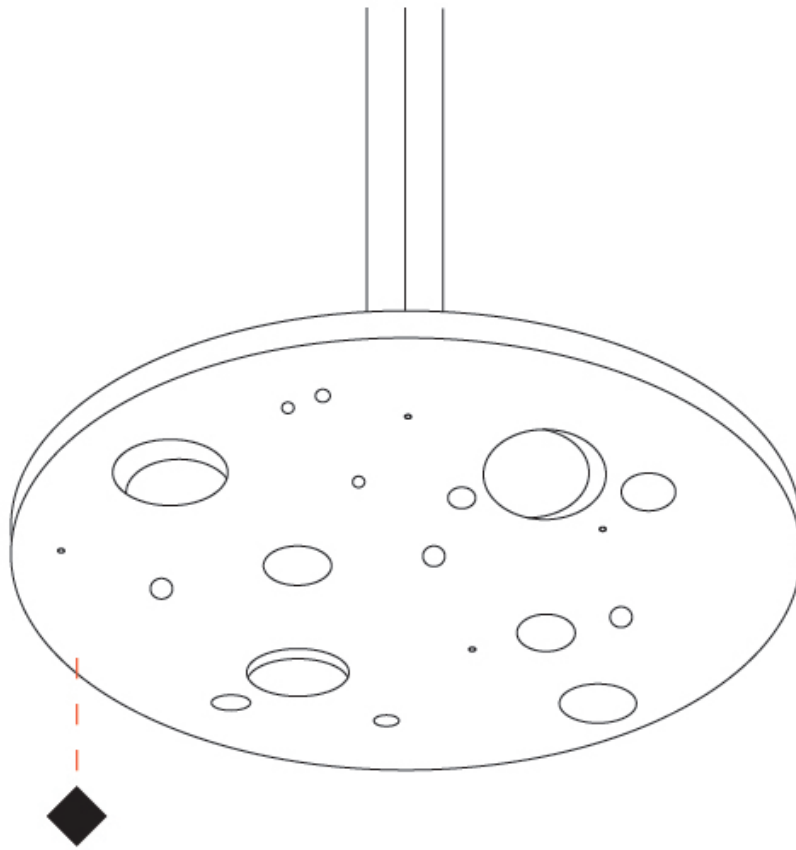

BUCHI HORIZONTAL SUSPENSION

D131602-

PROJECT _____

TYPE _____

SPECIFIER _____

QUANTITY _____

DATE _____

D