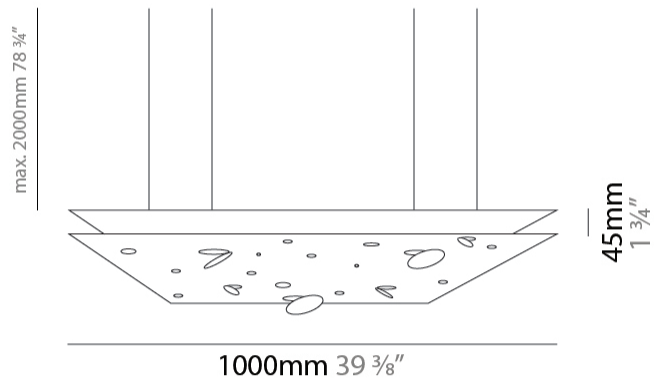

PROJECT	
TYPE	
SPECIFIER	
QUANTITY	
DATE	

BUCHI HORIZONTAL SUSPENSION

D131599-

base number Finish
Options

1. To build a product code in our configurator select the specify button on the base model # product page
2. To build a manual product code on this datasheet choose from the options listed below in blue font and add the suffix to the base model #

GENERAL

Series: Buchi
Subseries: Buchi Horizontal
Partner: Knikerboker
Division: Design
Installation: Suspension
Product Type: Pendant
Mounting Location: Ceiling
Light Distribution: Indirect

PHYSICAL

Shape: Abstract
Length (mm): 1000
Length (in): 39 3/8"
Width (mm): 400
Width (in): 15 3/4"
Height (mm): 45
Height (in): 1 3/4"
Max. Overall Height (mm): 2045
Max. Overall Height (in): 80 1/2"
[Fixture Finish: EWH / EBK / MAN / COF / PRD / SLF / GLF / CLF / BRL](#)
Fixture Material: Aluminum
Cable Details: 2000mm / 78 3/4" Cable

ELECTRICAL

Lamp Type: LED
Input Wattage (W): 40
Dimming: Non-Dimming / Phase Dimming (120vac Only)
Driver Included: No
Driver Location: Remote
Driver Type: Constant Current - Universal
Driver Class: Class 2
Input Voltage (V): 120 - 277
Constant Current (MA): 500

LED

Color Temperature (°K): 3000
Max. Delivered Lumen (lm): 7800
CRI: >85 CRI
Lamp Life (hrs): 50000

OPTICAL

RATINGS AND CERTIFICATIONS

Certified By: Certified for North American Standards
IP rating: IP20