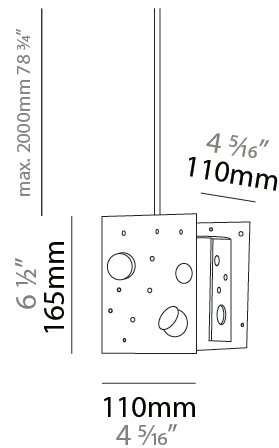

PROJECT
TYPE
SPECIFIER
QUANTITY
DATE

BUCHI VERTICAL SUSPENSION

D131594-

base number Finish
Options

1. To build a product code in our configurator select the specify button on the base model # product page
2. To build a manual product code on this datasheet choose from the options listed below in blue font and add the suffix to the base model #

GENERAL

Series: Buchi
Subseries: Buchi Vertical
Partner: Knikerboker
Division: Design
Installation: Suspension
Product Type: Pendant
Mounting Location: Ceiling
Light Distribution: Direct

PHYSICAL

Shape: Abstract
Length (mm): 113
Length (in): 4 ⁷/₁₆
Width (mm): 110
Width (in): 4 ⁵/₁₆
Height (mm): 165
Height (in): 6 ¹/₂
Max. Overall Height (mm): 2165
Max. Overall Height (in): 85 ¹/₄
Fixture Finish: EWH / EBK / MAN / COF / PRD / SLF / GLF / CLF / BRL
Fixture Material: Metal
Cable Details: 2000mm / 78 3/4" Cable

ELECTRICAL

Lamp Type: LED Retrofit
Input Wattage (W): 5
Bulb Included: Bulb Not Included
Lamp Base: E26
Dimming: Phase Dimming (120Vac Only)
Input Voltage (V): 120Vac Direct Line

LED

CRI: >80 CRI

OPTICAL

RATINGS AND CERTIFICATIONS

Certified By: Certified for North American Standards
IP rating: IP20