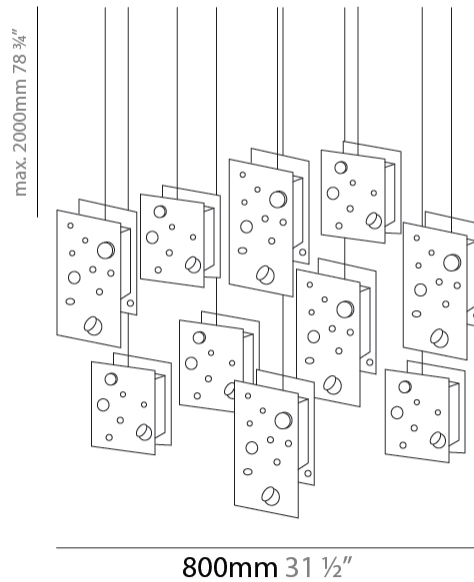

PROJECT
TYPE
SPECIFIER
QUANTITY
DATE

BUCHI VERTICAL SUSPENSION

D131597-

base number Finish
Options

1. To build a product code in our configurator select the specify button on the base model # product page
2. To build a manual product code on this datasheet choose from the options listed below in blue font and add the suffix to the base model #

GENERAL

Series: Buchi
Subseries: Buchi Vertical
Partner: Knikerboker
Division: Design
Installation: Suspension
Product Type: Pendant
Mounting Location: Ceiling
Light Distribution: Direct

PHYSICAL

Shape: Abstract
Length (mm): 800
Length (in): 31 1/2
Width (mm): 800
Width (in): 31 1/2
Height (mm): 2000
Height (in): 78 3/4
Fixture Finish: EWH / EBK / MAN / COF / PRD / SLF / GLF / CLF / BRL
Fixture Material: Metal
Cable Details: 2000mm / 78 3/4" Cable

ELECTRICAL

Lamp Type: LED Retrofit
Bulb Included: Bulb Not Included
Total Output Wattage (W): 50
Max. Wattage Per Lamp (W): 7
Lamp Base: E26
Dimming: Non-Dimming / Phase Dimming (120vac Only)
Input Voltage (V): 120Vac Direct Line

LED

CRI: >80 CRI

OPTICAL

RATINGS AND CERTIFICATIONS

Certified By: Certified for North American Standards
IP rating: IP20