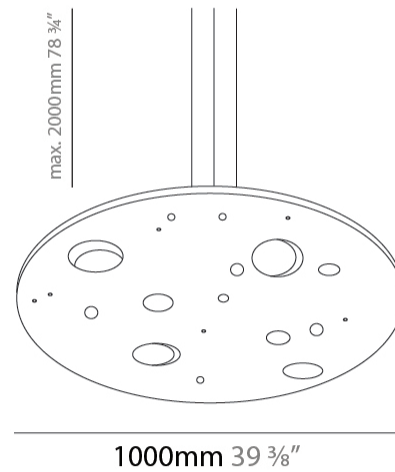

PROJECT	
TYPE	
SPECIFIER	
QUANTITY	
DATE	

BUCHI HORIZONTAL SUSPENSION

D131601-

base number Finish
Options

1. To build a product code in our configurator select the specify button on the base model # product page
2. To build a manual product code on this datasheet choose from the options listed below in blue font and add the suffix to the base model #

GENERAL

Series: Buchi
Subseries: Buchi Horizontal
Partner: Knikerboker
Division: Design
Installation: Suspension
Product Type: Pendant
Mounting Location: Ceiling
Light Distribution: Indirect

PHYSICAL

Shape: Abstract
Diameter (mm): 1000
Diameter (in): 39 3/8
Height (mm): 45
Height (in): 1 3/4
Max. Overall Height (mm): 2045
Max. Overall Height (in): 80 1/2
Fixture Finish: EWH / EBK / MAN / COF / PRD / SLF / GLF / CLF / BRL
Fixture Material: Aluminum
Cable Details: 2000mm / 78 3/4" Cable

ELECTRICAL

Lamp Type: LED
Input Wattage (W): 60
Dimming: Non-Dimming / Phase Dimming (120vac Only)
Driver Included: No
Driver Location: Remote
Driver Type: Constant Current - Universal
Driver Class: Class 2
Input Voltage (V): 120 - 277
Constant Current (MA): 500

LED

Color Temperature (°K): 3000
Max. Delivered Lumen (lm): 11700
CRI: >85 CRI
Lamp Life (hrs): 50000

OPTICAL

RATINGS AND CERTIFICATIONS

Certified By: Certified for North American Standards
IP rating: IP20