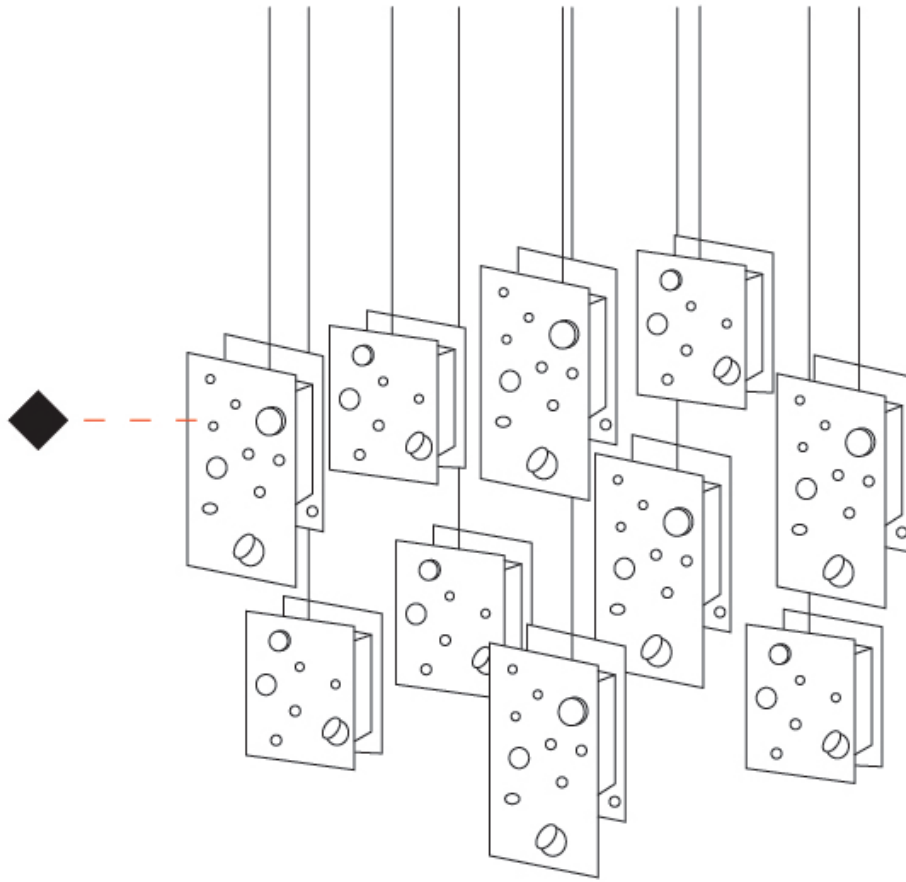

BUCHI VERTICAL SUSPENSION

D131597-

PROJECT

TYPE

SPECIFIER

QUANTITY

DATE

D