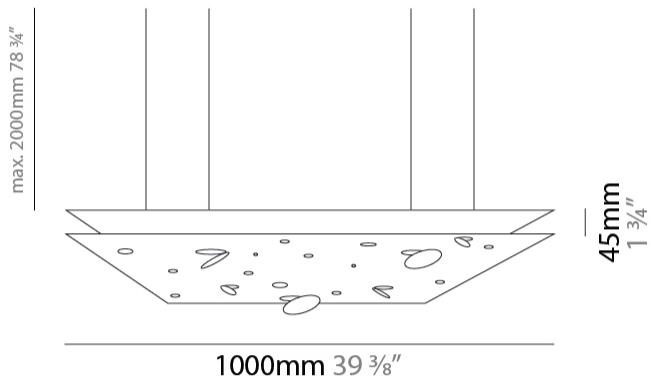

BUCHI HORIZONTAL SUSPENSION

D131599-

base number _____
Finish _____
Options _____

1. To build a product code in our configurator select the specify button on the base model # product page
2. To build a manual product code on this datasheet choose from the options listed below in blue font and add the suffix to the base model #

GENERAL

Series: Buchi
Subseries: Buchi Horizontal
Partner: Knikerboker
Division: Design
Installation: Suspension
Product Type: Pendant
Mounting Location: Ceiling
Light Distribution: Indirect

PHYSICAL

Shape: Abstract
Length (mm): 1000
Length (in): 39 3/8"
Width (mm): 400
Width (in): 15 3/4"
Height (mm): 45
Height (in): 1 3/4"
Max. Overall Height (mm): 2045
Max. Overall Height (in): 80 1/2"
Fixture Finish: [EWH / EBK / MAN / COF / PRD / SLF / GLF / CLF / BRL](#)
Fixture Material: Aluminum
Cable Details: 2000mm / 78 3/4" Cable

ELECTRICAL

Lamp Type: LED
Input Wattage (W): 40
Dimming: Non-Dimming / Phase Dimming (120vac Only)
Driver Included: No
Driver Location: Remote
Driver Type: Constant Current - Universal
Driver Class: Class 2
Input Voltage (V): 120 - 277
Constant Current (MA): 500

LED

Color Temperature (°K): 3000
Max. Delivered Lumen (lm): 7800
CRI: >85 CRI
Lamp Life (hrs): 50000

OPTICAL

RATINGS AND CERTIFICATIONS

Certified By: Certified for North American Standards
IP rating: IP20