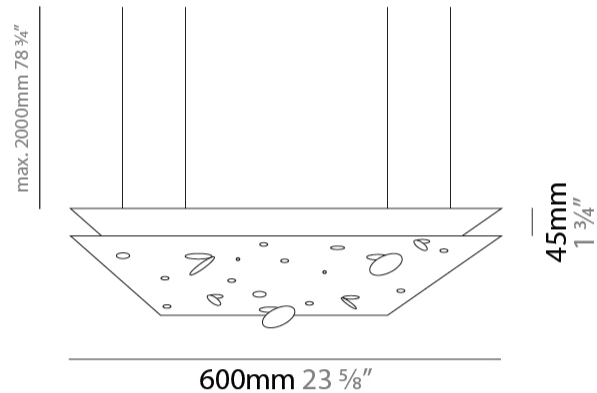

BUCHI HORIZONTAL SUSPENSION

D131598-

base number _____
Finish _____
Options _____

1. To build a product code in our configurator select the specify button on the base model # product page
2. To build a manual product code on this datasheet choose from the options listed below in blue font and add the suffix to the base model #

GENERAL

Series: Buchi
Subseries: Buchi Horizontal
Partner: Knikerboker
Division: Design
Installation: Suspension
Product Type: Pendant
Mounting Location: Ceiling
Light Distribution: Indirect

PHYSICAL

Shape: Abstract
Length (mm): 600
Length (in): 23 5/8
Width (mm): 600
Width (in): 23 5/8
Height (mm): 45
Height (in): 1 3/4
Max. Overall Height (mm): 2045
Max. Overall Height (in): 80 1/2
Fixture Finish: [EWH / EBK / MAN / COF / PRD / SLF / GLF / CLF / BRL](#)
Fixture Material: Aluminum
Cable Details: 2000mm / 78 3/4" Cable

ELECTRICAL

Lamp Type: LED
Input Wattage (W): 40
Dimming: Non-Dimming / Phase Dimming (120vac Only)
Driver Included: No
Driver Location: Remote
Driver Type: Constant Current - Universal
Driver Class: Class 2
Input Voltage (V): 120 - 277
Constant Current (MA): 500

LED

Color Temperature (°K): 3000
Max. Delivered Lumen (lm): 7800
CRI: >85 CRI
Lamp Life (hrs): 50000

OPTICAL

RATINGS AND CERTIFICATIONS

Certified By: Certified for North American Standards
IP rating: IP20