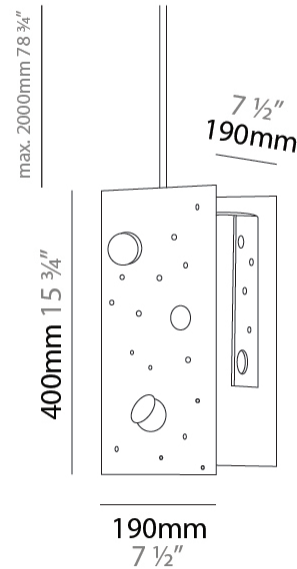

PROJECT
TYPE
SPECIFIER
QUANTITY
DATE

BUCHI VERTICAL SUSPENSION

D131596-

base number Finish
Options

1. To build a product code in our configurator select the specify button on the base model # product page
2. To build a manual product code on this datasheet choose from the options listed below in blue font and add the suffix to the base model #

GENERAL

Series: Buchi
Subseries: Buchi Vertical
Partner: Knikerboker
Division: Design
Installation: Suspension
Product Type: Pendant
Mounting Location: Ceiling
Light Distribution: Direct

PHYSICAL

Shape: Abstract
Length (mm): 190
Length (in): 7 1/2
Width (mm): 190
Width (in): 7 1/2
Height (mm): 400
Height (in): 15 3/4
Max. Overall Height (mm): 2400
Max. Overall Height (in): 94 1/2
Fixture Finish: [EWH](#) / [EBK](#) / [MAN](#) / [COF](#) / [PRD](#) / [SLF](#) / [GLF](#) / [CLF](#) / [BRL](#)
Fixture Material: Metal
Cable Details: 2000mm / 78 3/4" Cable

ELECTRICAL

Lamp Type: LED Retrofit
Input Wattage (W): 5
Bulb Included: Bulb Not Included
Lamp Base: E26
Dimming: Non-Dimming / Phase Dimming (120vac Only)
Input Voltage (V): 120Vac Direct Line

LED

CRI: >80 CRI

OPTICAL

RATINGS AND CERTIFICATIONS

Certified By: Certified for North American Standards
IP rating: IP20