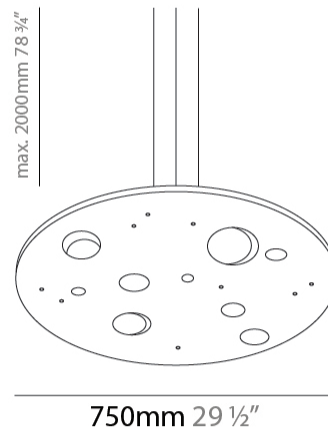

PROJECT	
TYPE	
SPECIFIER	
QUANTITY	
DATE	

BUCHI HORIZONTAL SUSPENSION

D131600-

base number Finish
Options

1. To build a product code in our configurator select the specify button on the base model # product page
2. To build a manual product code on this datasheet choose from the options listed below in blue font and add the suffix to the base model #

GENERAL

Series: Buchi
Subseries: Buchi Horizontal
Partner: Knikerboker
Division: Design
Installation: Suspension
Product Type: Pendant
Mounting Location: Ceiling
Light Distribution: Indirect

PHYSICAL

Shape: Abstract
Diameter (mm): 750
Diameter (in): 29 1/2
Height (mm): 45
Height (in): 1 3/4
Max. Overall Height (mm): 2045
Max. Overall Height (in): 80 1/2
Fixture Finish: EWH / EBK / MAN / COF / PRD / SLF / GLF / CLF / BRL
Fixture Material: Aluminum
Cable Details: 2000mm / 78 3/4" Cable

ELECTRICAL

Lamp Type: LED
Input Wattage (W): 40
Dimming: Non-Dimming / Phase Dimming (120vac Only)
Driver Included: No
Driver Location: Remote
Driver Type: Constant Current - Universal
Driver Class: Class 2
Input Voltage (V): 120 - 277
Constant Current (MA): 500

LED

Color Temperature (°K): 3000
Max. Delivered Lumen (lm): 7800
CRI: >85 CRI
Lamp Life (hrs): 50000

OPTICAL

RATINGS AND CERTIFICATIONS

Certified By: Certified for North American Standards
IP rating: IP20