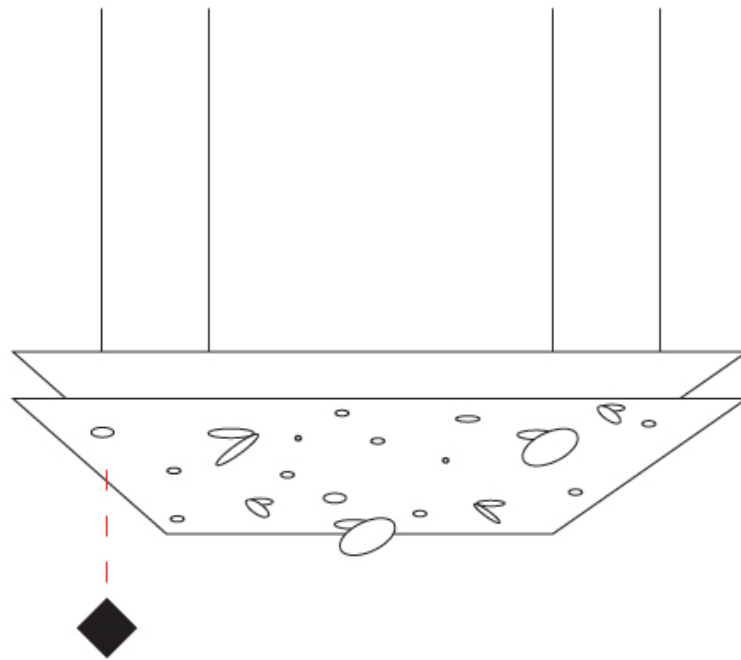

BUCHI HORIZONTAL SUSPENSION

D131598-

PROJECT
TYPE
SPECIFIER
QUANTITY
DATE

D