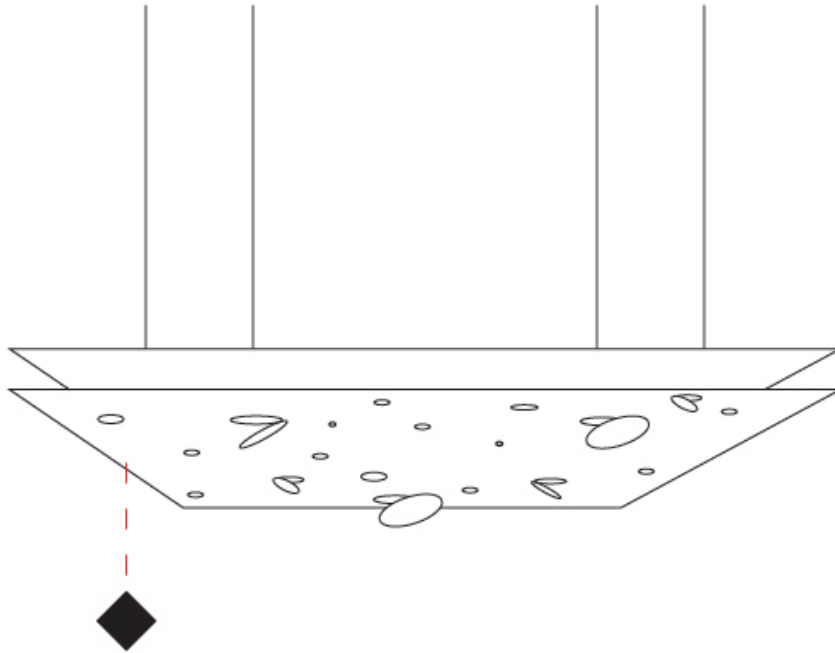

BUCHI HORIZONTAL SUSPENSION

D131599-

PROJECT

TYPE

SPECIFIER

QUANTITY

DATE

D