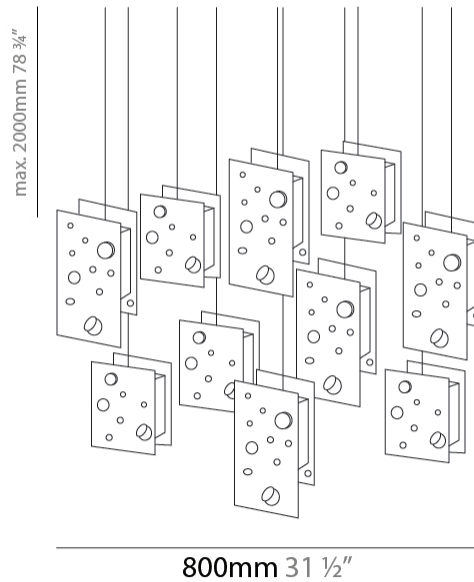

BUCHI VERTICAL SUSPENSION

D131597-

base number   Finish
Options

1. To build a product code in our configurator select the specify button on the base model # product page
2. To build a manual product code on this datasheet choose from the options listed below in blue font and add the suffix to the base model #

GENERAL

Series: Buchi
Subseries: Buchi Vertical
Partner: Knikerboker
Division: Design
Installation: Suspension
Product Type: Pendant
Mounting Location: Ceiling
Light Distribution: Direct

PHYSICAL

Shape: Abstract
Length (mm): 800
Length (in): 31 ½
Width (mm): 800
Width (in): 31 ½
Height (mm): 2000
Height (in): 78 ¾
[Fixture Finish: EWH / EBK / MAN / COF / PRD / SLF / GLF / CLF / BRL](#)
Fixture Material: Metal
Cable Details: 2000mm / 78 ¾" Cable

ELECTRICAL

Lamp Type: LED Retrofit
Bulb Included: Bulb Not Included
Total Output Wattage (W): 50
Max. Wattage Per Lamp (W): 7
Lamp Base: E26
Dimming: Non-Dimming / Phase Dimming (120vac Only)
Input Voltage (V): 120Vac Direct Line

LED

CRI: >80 CRI

OPTICAL

RATINGS AND CERTIFICATIONS

Certified By: Certified for North American Standards
IP rating: IP20