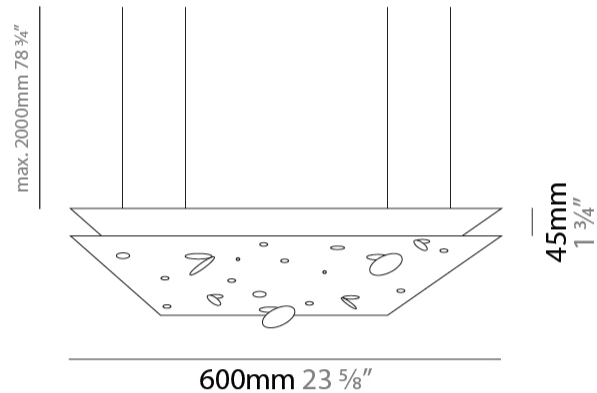

BUCHI HORIZONTAL SUSPENSION

D131598-

base number _____
Finish _____
Options _____

1. To build a product code in our configurator select the specify button on the base model # product page
2. To build a manual product code on this datasheet choose from the options listed below in blue font and add the suffix to the base model #

GENERAL

Series: Buchi
Subseries: Buchi Horizontal
Partner: Knikerboker
Division: Design
Installation: Suspension
Product Type: Pendant
Mounting Location: Ceiling
Light Distribution: Indirect

PHYSICAL

Shape: Abstract
Length (mm): 600
Length (in): 23 ⁵/₈
Width (mm): 600
Width (in): 23 ⁵/₈
Height (mm): 45
Height (in): 1 ³/₄
Max. Overall Height (mm): 2045
Max. Overall Height (in): 80 ¹/₂
Fixture Finish: [EWH / EBK / MAN / COF / PRD / SLF / GLF / CLF / BRL](#)
Fixture Material: Aluminum
Cable Details: 2000mm / 78 3/4" Cable

ELECTRICAL

Lamp Type: LED
Input Wattage (W): 40
Dimming: Non-Dimming / Phase Dimming (120vac Only)
Driver Included: No
Driver Location: Remote
Driver Type: Constant Current - Universal
Driver Class: Class 2
Input Voltage (V): 120 - 277
Constant Current (MA): 500

LED

Color Temperature (°K): 3000
Max. Delivered Lumen (lm): 7800
CRI: >85 CRI
Lamp Life (hrs): 50000

OPTICAL

RATINGS AND CERTIFICATIONS

Certified By: Certified for North American Standards
IP rating: IP20