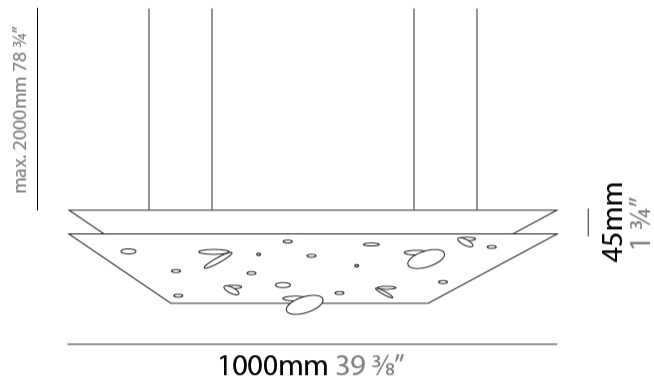

PROJECT	
TYPE	
SPECIFIER	
QUANTITY	
DATE	

BUCHI HORIZONTAL SUSPENSION

D131599-

base number Finish
Options

1. To build a product code in our configurator select the specify button on the base model # product page
2. To build a manual product code on this datasheet choose from the options listed below in blue font and add the suffix to the base model #

GENERAL

Series: Buchi
Subseries: Buchi Horizontal
Partner: Knikerboker
Division: Design
Installation: Suspension
Product Type: Pendant
Mounting Location: Ceiling
Light Distribution: Indirect

PHYSICAL

Shape: Abstract
Length (mm): 1000
Length (in): 39 3/8
Width (mm): 400
Width (in): 15 3/4
Height (mm): 45
Height (in): 1 3/4
Max. Overall Height (mm): 2045
Max. Overall Height (in): 80 1/2
Fixture Finish: [EWH](#) / [EBK](#) / [MAN](#) / [COF](#) / [PRD](#) / [SLF](#) / [GLF](#) / [CLF](#) / [BRL](#)
Fixture Material: Aluminum
Cable Details: 2000mm / 78 3/4" Cable

ELECTRICAL

Lamp Type: LED
Input Wattage (W): 40
Dimming: Non-Dimming / Phase Dimming (120vac Only)
Driver Included: No
Driver Location: Remote
Driver Type: Constant Current - Universal
Driver Class: Class 2
Input Voltage (V): 120 - 277
Constant Current (MA): 500

LED

Color Temperature (°K): 3000
Max. Delivered Lumen (lm): 7800
CRI: >85 CRI
Lamp Life (hrs): 50000

OPTICAL

RATINGS AND CERTIFICATIONS

Certified By: Certified for North American Standards
IP rating: IP20