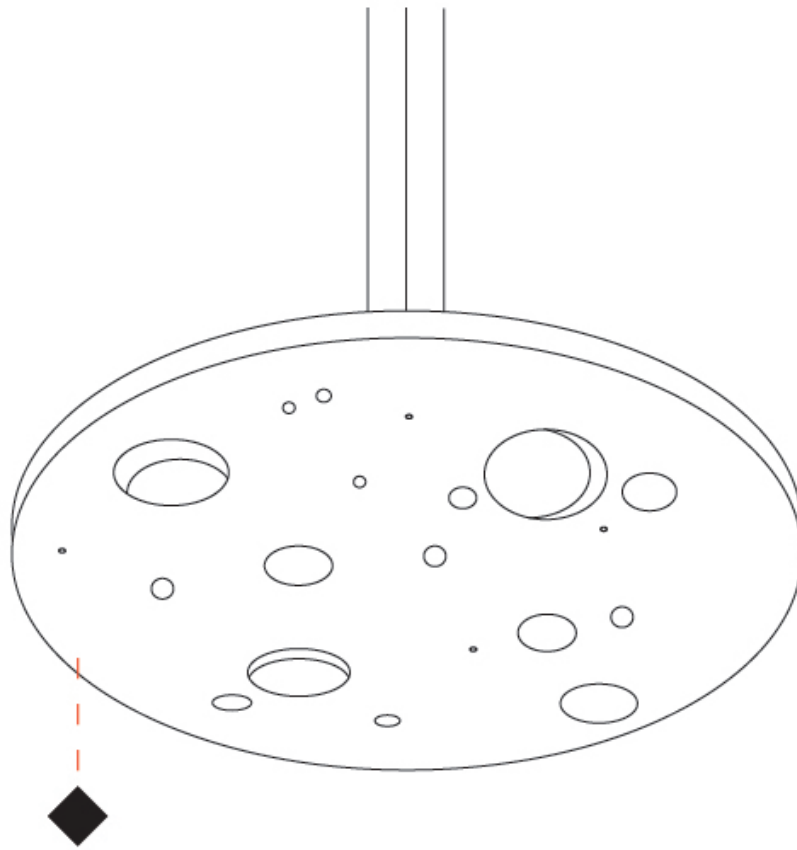

BUCHI HORIZONTAL SUSPENSION

D131602-

PROJECT	_____
TYPE	_____
SPECIFIER	_____
QUANTITY	_____
DATE	_____

D