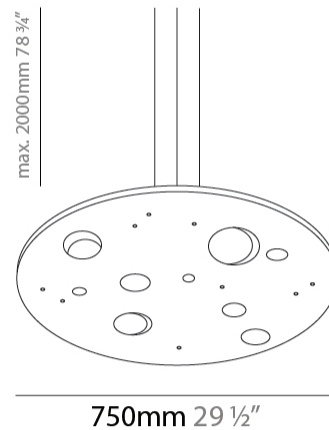

BUCHI HORIZONTAL SUSPENSION

D131600-

base number Finish
Options

PROJECT
TYPE
SPECIFIER
QUANTITY
DATE

1. To build a product code in our configurator select the specify button on the base model # product page
2. To build a manual product code on this datasheet choose from the options listed below in blue font and add the suffix to the base model #

GENERAL

Series: Buchi
Subseries: Buchi Horizontal
Partner: Knikerboker
Division: Design
Installation: Suspension
Product Type: Pendant
Mounting Location: Ceiling
Light Distribution: Indirect

PHYSICAL

Shape: Abstract
Diameter (mm): 750
Diameter (in): 29 1/2
Height (mm): 45
Height (in): 1 3/4
Max. Overall Height (mm): 2045
Max. Overall Height (in): 80 1/2
Fixture Finish: EWH / EBK / MAN / COF / PRD / SLF / GLF / CLF / BRL
Fixture Material: Aluminum
Cable Details: 2000mm / 78 3/4" Cable

ELECTRICAL

Lamp Type: LED
Input Wattage (W): 40
Dimming: Non-Dimming / Phase Dimming (120vac Only)
Driver Included: No
Driver Location: Remote
Driver Type: Constant Current - Universal
Driver Class: Class 2
Input Voltage (V): 120 - 277
Constant Current (MA): 500

LED

Color Temperature (°K): 3000
Max. Delivered Lumen (lm): 7800
CRI: >85 CRI
Lamp Life (hrs): 50000

OPTICAL

RATINGS AND CERTIFICATIONS

Certified By: Certified for North American Standards
IP rating: IP20