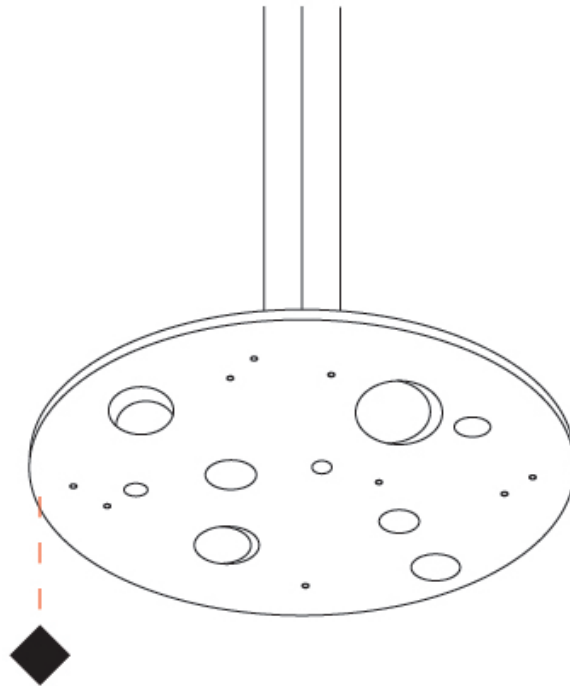

BUCHI HORIZONTAL SUSPENSION

D131600-

PROJECT

TYPE

SPECIFIER

QUANTITY

DATE

D