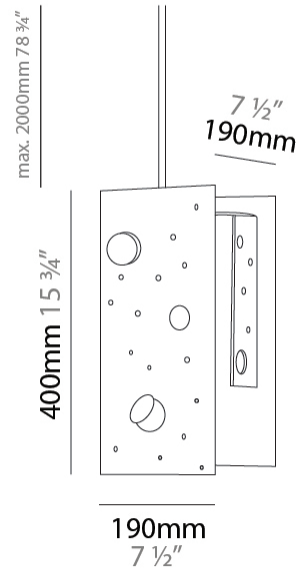

PROJECT
TYPE
SPECIFIER
QUANTITY
DATE

BUCHI VERTICAL SUSPENSION

D131596-

base number Finish
Options

1. To build a product code in our configurator select the specify button on the base model # product page
2. To build a manual product code on this datasheet choose from the options listed below in blue font and add the suffix to the base model #

GENERAL

Series: Buchi
Subseries: Buchi Vertical
Partner: Knikerboker
Division: Design
Installation: Suspension
Product Type: Pendant
Mounting Location: Ceiling
Light Distribution: Direct

PHYSICAL

Shape: Abstract
Length (mm): 190
Length (in): 7 1/2
Width (mm): 190
Width (in): 7 1/2
Height (mm): 400
Height (in): 15 3/4
Max. Overall Height (mm): 2400
Max. Overall Height (in): 94 1/2
Fixture Finish: [EWH](#) / [EBK](#) / [MAN](#) / [COF](#) / [PRD](#) / [SLF](#) / [GLF](#) / [CLF](#) / [BRL](#)
Fixture Material: Metal
Cable Details: 2000mm / 78 3/4" Cable

ELECTRICAL

Lamp Type: LED Retrofit
Input Wattage (W): 5
Bulb Included: Bulb Not Included
Lamp Base: E26
Dimming: Non-Dimming / Phase Dimming (120vac Only)
Input Voltage (V): 120Vac Direct Line

LED

CRI: >80 CRI

OPTICAL

RATINGS AND CERTIFICATIONS

Certified By: Certified for North American Standards
IP rating: IP20