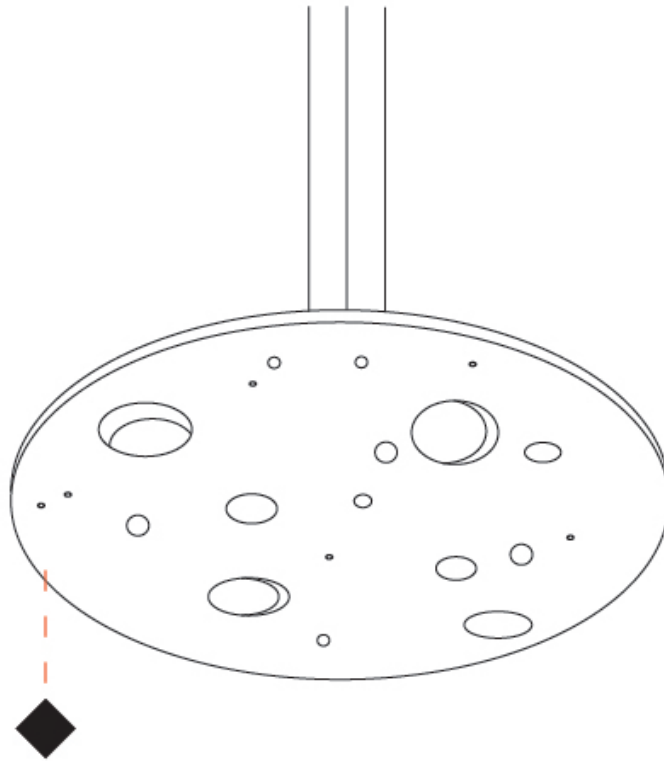

BUCHI HORIZONTAL SUSPENSION

D131601-

PROJECT _____

TYPE _____

SPECIFIER _____

QUANTITY _____

DATE _____

D