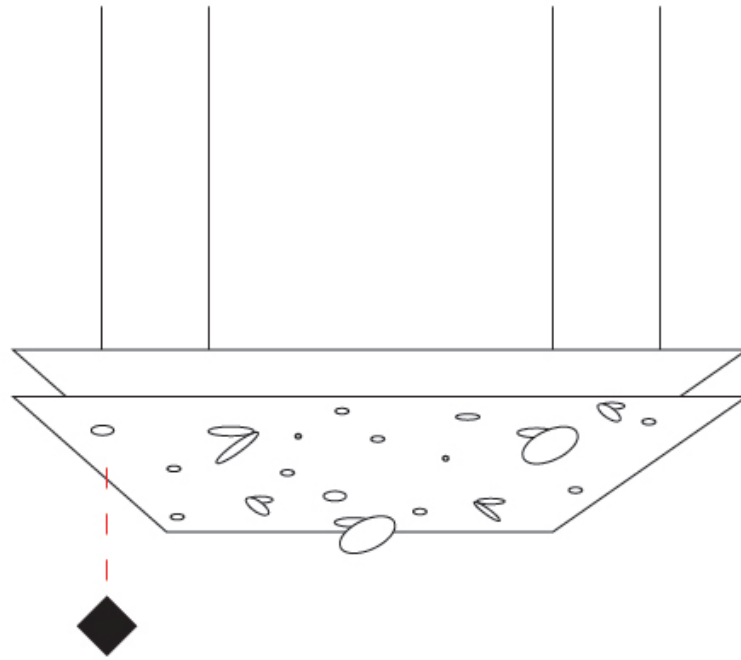

BUCHI HORIZONTAL SUSPENSION

D131598-

PROJECT

TYPE

SPECIFIER

QUANTITY

DATE

D