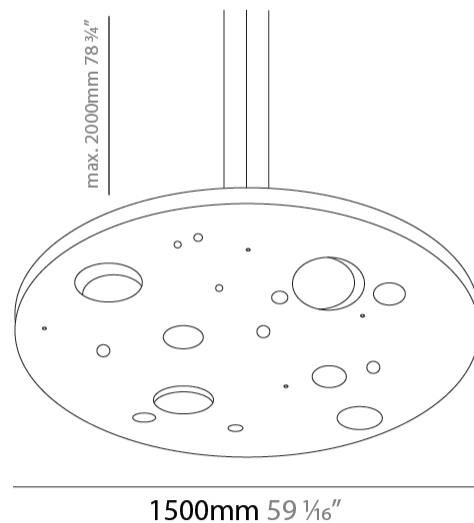

PROJECT	_____
TYPE	_____
SPECIFIER	_____
QUANTITY	_____
DATE	_____

BUCHI HORIZONTAL SUSPENSION

D131602-

base number Finish
Options

1. To build a product code in our configurator select the specify button on the base model # product page
2. To build a manual product code on this datasheet choose from the options listed below in blue font and add the suffix to the base model #

GENERAL

Series: Buchi
Subseries: Buchi Horizontal
Partner: Knikerboker
Division: Design
Installation: Suspension
Product Type: Pendant
Mounting Location: Ceiling
Light Distribution: Indirect

PHYSICAL

Shape: Abstract
Diameter (mm): 1500
Diameter (in): 59 1/16
Height (mm): 45
Height (in): 1 3/4
Max. Overall Height (mm): 2045
Max. Overall Height (in): 80 1/2
Fixture Finish: EWH / EBK / MAN / COF / PRD / SLF / GLF / CLF / BRL
Fixture Material: Aluminum
Cable Details: 2000mm / 78 3/4" Cable

ELECTRICAL

Lamp Type: LED
Input Wattage (W): 80
Dimming: Non-Dimming / Phase Dimming (120vac Only)
Driver Included: No
Driver Location: Remote
Driver Type: Constant Current - Universal
Driver Class: Class 2
Input Voltage (V): 120 - 277
Constant Current (MA): 500

LED

Color Temperature (°K): 3000
Max. Delivered Lumen (lm): 12050
CRI: >85 CRI
Lamp Life (hrs): 50000

OPTICAL

RATINGS AND CERTIFICATIONS

Certified By: Certified for North American Standards
IP rating: IP20