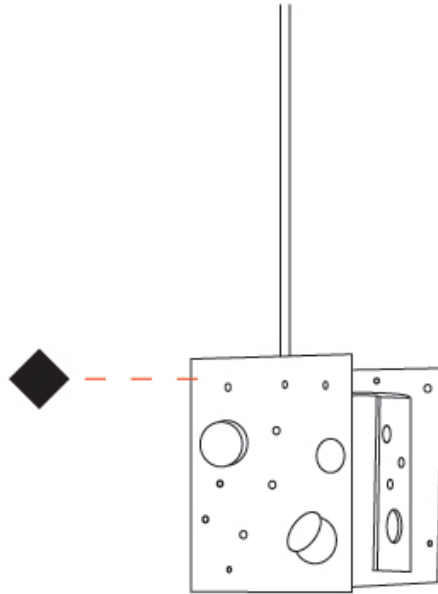

BUCHI VERTICAL SUSPENSION

D131594-

PROJECT

TYPE

SPECIFIER

QUANTITY

DATE

D