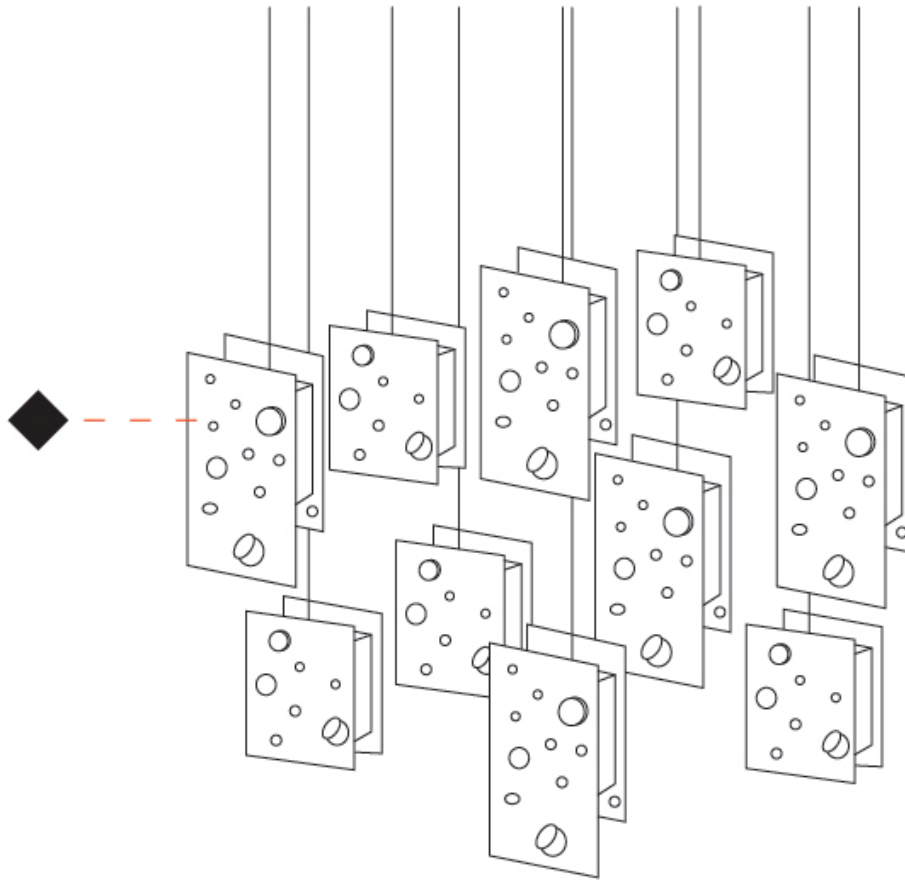

BUCHI VERTICAL SUSPENSION

D131597-

PROJECT

TYPE

SPECIFIER

QUANTITY

DATE

D