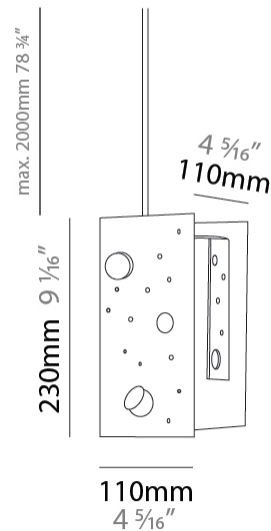

BUCHI VERTICAL SUSPENSION

D131595-

base number   Finish
Options

1. To build a product code in our configurator select the specify button on the base model # product page
2. To build a manual product code on this datasheet choose from the options listed below in blue font and add the suffix to the base model #

GENERAL

Series: Buchi
Subseries: Buchi Vertical
Partner: Knikerboker
Division: Design
Installation: Suspension
Product Type: Pendant
Mounting Location: Ceiling
Light Distribution: Direct

PHYSICAL

Shape: Abstract
Length (mm): 110
Length (in): 4 ⁵/₁₆"
Width (mm): 110
Width (in): 4 ⁵/₁₆"
Height (mm): 230
Height (in): 9 ¹/₁₆"
Max. Overall Height (mm): 2230
Max. Overall Height (in): 87 ¹³/₁₆"
[Fixture Finish: EWH / EBK / MAN / COF / PRD / SLF / GLF / CLF / BRL](#)
Fixture Material: Metal
Cable Details: 2000mm / 78 3/4" Cable

ELECTRICAL

Lamp Type: LED Retrofit
Input Wattage (W): 5
Bulb Included: Bulb Not Included
Lamp Base: E26
Dimming: Non-Dimming / Phase Dimming (120vac Only)
Input Voltage (V): 120Vac Direct Line

LED

CRI: >80 CRI

OPTICAL

RATINGS AND CERTIFICATIONS

Certified By: Certified for North American Standards
IP rating: IP20