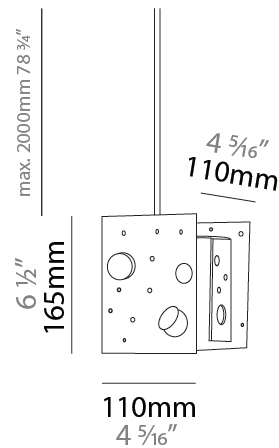

BUCHI VERTICAL SUSPENSION

D131594-

base number   Finish
Options

1. To build a product code in our configurator select the specify button on the base model # product page
2. To build a manual product code on this datasheet choose from the options listed below in blue font and add the suffix to the base model #

GENERAL

Series: Buchi
Subseries: Buchi Vertical
Partner: Knikerboker
Division: Design
Installation: Suspension
Product Type: Pendant
Mounting Location: Ceiling
Light Distribution: Direct

PHYSICAL

Shape: Abstract
Length (mm): 113
Length (in): 4 ⁷/₁₆
Width (mm): 110
Width (in): 4 ⁵/₁₆
Height (mm): 165
Height (in): 6 ¹/₂
Max. Overall Height (mm): 2165
Max. Overall Height (in): 85 ¹/₄
[Fixture Finish: EWH / EBK / MAN / COF / PRD / SLF / GLF / CLF / BRL](#)
Fixture Material: Metal
Cable Details: 2000mm / 78 3/4" Cable

ELECTRICAL

Lamp Type: LED Retrofit
Input Wattage (W): 5
Bulb Included: Bulb Not Included
Lamp Base: E26
Dimming: Phase Dimming (120Vac Only)
Input Voltage (V): 120Vac Direct Line

LED

CRI: >80 CRI

OPTICAL

RATINGS AND CERTIFICATIONS

Certified By: Certified for North American Standards
IP rating: IP20