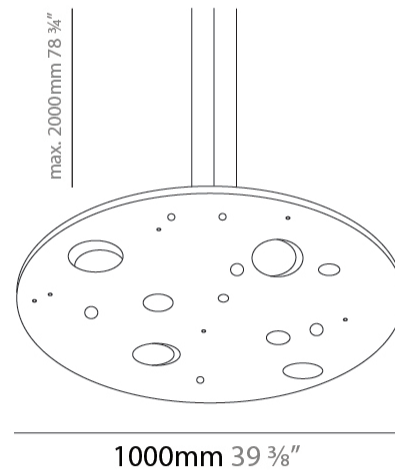

PROJECT	
TYPE	
SPECIFIER	
QUANTITY	
DATE	

BUCHI HORIZONTAL SUSPENSION

D131601-

base number Finish
Options

1. To build a product code in our configurator select the specify button on the base model # product page
2. To build a manual product code on this datasheet choose from the options listed below in blue font and add the suffix to the base model #

GENERAL

Series: Buchi
Subseries: Buchi Horizontal
Partner: Knikerboker
Division: Design
Installation: Suspension
Product Type: Pendant
Mounting Location: Ceiling
Light Distribution: Indirect

PHYSICAL

Shape: Abstract
Diameter (mm): 1000
Diameter (in): 39 3/8
Height (mm): 45
Height (in): 1 3/4
Max. Overall Height (mm): 2045
Max. Overall Height (in): 80 1/2
Fixture Finish: EWH / EBK / MAN / COF / PRD / SLF / GLF / CLF / BRL
Fixture Material: Aluminum
Cable Details: 2000mm / 78 3/4" Cable

ELECTRICAL

Lamp Type: LED
Input Wattage (W): 60
Dimming: Non-Dimming / Phase Dimming (120vac Only)
Driver Included: No
Driver Location: Remote
Driver Type: Constant Current - Universal
Driver Class: Class 2
Input Voltage (V): 120 - 277
Constant Current (MA): 500

LED

Color Temperature (°K): 3000
Max. Delivered Lumen (lm): 11700
CRI: >85 CRI
Lamp Life (hrs): 50000

OPTICAL

RATINGS AND CERTIFICATIONS

Certified By: Certified for North American Standards
IP rating: IP20