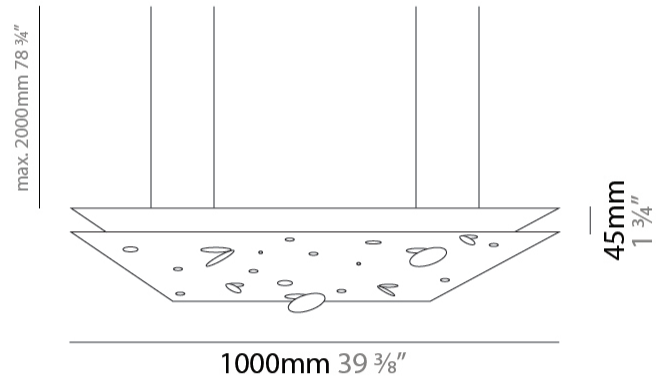

BUCHI HORIZONTAL SUSPENSION

D131599-

base number   Finish
Options

1. To build a product code in our configurator select the specify button on the base model # product page
2. To build a manual product code on this datasheet choose from the options listed below in blue font and add the suffix to the base model #

GENERAL

Series: Buchi
Subseries: Buchi Horizontal
Partner: Knikerboker
Division: Design
Installation: Suspension
Product Type: Pendant
Mounting Location: Ceiling
Light Distribution: Indirect

PHYSICAL

Shape: Abstract
Length (mm): 1000
Length (in): 39 3/8"
Width (mm): 400
Width (in): 15 3/4"
Height (mm): 45
Height (in): 1 3/4"
Max. Overall Height (mm): 2045
Max. Overall Height (in): 80 1/2"
[Fixture Finish: EWH / EBK / MAN / COF / PRD / SLF / GLF / CLF / BRL](#)
Fixture Material: Aluminum
Cable Details: 2000mm / 78 3/4" Cable

ELECTRICAL

Lamp Type: LED
Input Wattage (W): 40
Dimming: Non-Dimming / Phase Dimming (120vac Only)
Driver Included: No
Driver Location: Remote
Driver Type: Constant Current - Universal
Driver Class: Class 2
Input Voltage (V): 120 - 277
Constant Current (MA): 500

LED

Color Temperature (°K): 3000
Max. Delivered Lumen (lm): 7800
CRI: >85 CRI
Lamp Life (hrs): 50000

OPTICAL

RATINGS AND CERTIFICATIONS

Certified By: Certified for North American Standards
IP rating: IP20