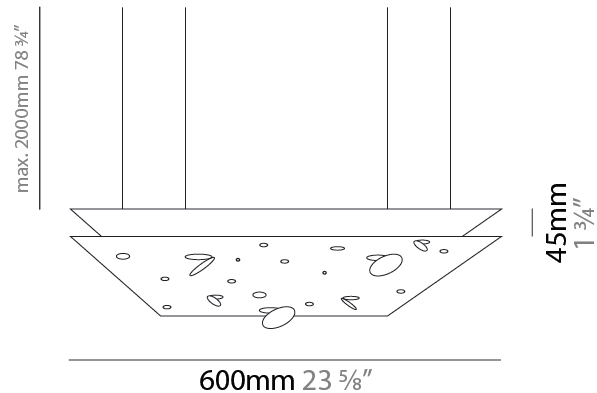

BUCHI HORIZONTAL SUSPENSION

D131598-

base number _____
Finish
Options _____

1. To build a product code in our configurator select the specify button on the base model # product page
2. To build a manual product code on this datasheet choose from the options listed below in blue font and add the suffix to the base model #

GENERAL

Series: Buchi
Subseries: Buchi Horizontal
Partner: Knikerboker
Division: Design
Installation: Suspension
Product Type: Pendant
Mounting Location: Ceiling
Light Distribution: Indirect

PHYSICAL

Shape: Abstract
Length (mm): 600
Length (in): 23 ⁵/₈
Width (mm): 600
Width (in): 23 ⁵/₈
Height (mm): 45
Height (in): 1 ³/₄
Max. Overall Height (mm): 2045
Max. Overall Height (in): 80 ¹/₂
Fixture Finish: EWH / EBK / MAN / COF / PRD / SLF / GLF / CLF / BRL
Fixture Material: Aluminum
Cable Details: 2000mm / 78 3/4" Cable

ELECTRICAL

Lamp Type: LED
Input Wattage (W): 40
Dimming: Non-Dimming / Phase Dimming (120vac Only)
Driver Included: No
Driver Location: Remote
Driver Type: Constant Current - Universal
Driver Class: Class 2
Input Voltage (V): 120 - 277
Constant Current (MA): 500

LED

Color Temperature (°K): 3000
Max. Delivered Lumen (lm): 7800
CRI: >85 CRI
Lamp Life (hrs): 50000

OPTICAL

RATINGS AND CERTIFICATIONS

Certified By: Certified for North American Standards
IP rating: IP20