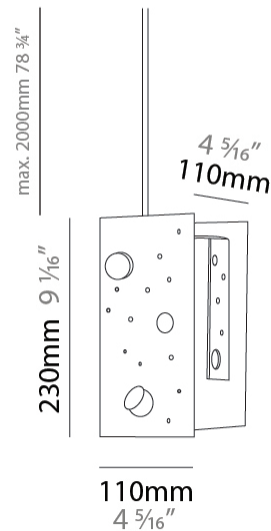

PROJECT
TYPE
SPECIFIER
QUANTITY
DATE

BUCHI VERTICAL SUSPENSION

D131595-

base number Finish
Options

1. To build a product code in our configurator select the specify button on the base model # product page
2. To build a manual product code on this datasheet choose from the options listed below in blue font and add the suffix to the base model #

GENERAL

Series: Buchi
Subseries: Buchi Vertical
Partner: Knikerboker
Division: Design
Installation: Suspension
Product Type: Pendant
Mounting Location: Ceiling
Light Distribution: Direct

PHYSICAL

Shape: Abstract
Length (mm): 110
Length (in): 4 ⁵/₁₆
Width (mm): 110
Width (in): 4 ⁵/₁₆
Height (mm): 230
Height (in): 9 ¹/₁₆
Max. Overall Height (mm): 2230
Max. Overall Height (in): 87 ¹³/₁₆
Fixture Finish: [EWH](#) / [EBK](#) / [MAN](#) / [COF](#) / [PRD](#) / [SLF](#) / [GLF](#) / [CLF](#) / [BRL](#)
Fixture Material: Metal
Cable Details: 2000mm / 78 3/4" Cable

ELECTRICAL

Lamp Type: LED Retrofit
Input Wattage (W): 5
Bulb Included: Bulb Not Included
Lamp Base: E26
Dimming: Non-Dimming / Phase Dimming (120vac Only)
Input Voltage (V): 120Vac Direct Line

LED

CRI: >80 CRI

OPTICAL

RATINGS AND CERTIFICATIONS

Certified By: Certified for North American Standards
IP rating: IP20