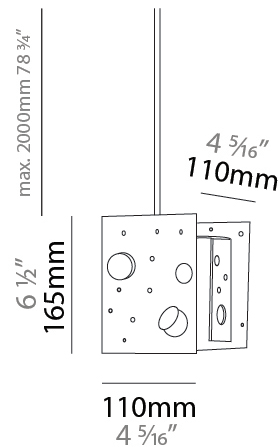

BUCHI VERTICAL SUSPENSION

D131594-

base number   Finish
Options

1. To build a product code in our configurator select the specify button on the base model # product page
2. To build a manual product code on this datasheet choose from the options listed below in blue font and add the suffix to the base model #

GENERAL

Series: Buchi _____
Subseries: Buchi Vertical _____
Partner: Knikerboker _____
Division: Design _____
Installation: Suspension _____
Product Type: Pendant _____
Mounting Location: Ceiling _____
Light Distribution: Direct _____

PHYSICAL

Shape: Abstract _____
Length (mm): 113 _____
Length (in): 4 ⁷/₁₆ _____
Width (mm): 110 _____
Width (in): 4 ⁵/₁₆ _____
Height (mm): 165 _____
Height (in): 6 ¹/₂ _____
Max. Overall Height (mm): 2165 _____
Max. Overall Height (in): 85 ¹/₄ _____
Fixture Finish: [EWH / EBK / MAN / COF / PRD / SLF / GLF / CLF / BRL](#) _____
Fixture Material: Metal _____
Cable Details: 2000mm / 78 3/4" Cable _____

ELECTRICAL

Lamp Type: LED Retrofit _____
Input Wattage (W): 5 _____
Bulb Included: Bulb Not Included _____
Lamp Base: E26 _____
Dimming: Phase Dimming (120Vac Only) _____
Input Voltage (V): 120Vac Direct Line _____

LED

CRI: >80 CRI _____

OPTICAL

RATINGS AND CERTIFICATIONS

Certified By: Certified for North American Standards _____
IP rating: IP20 _____