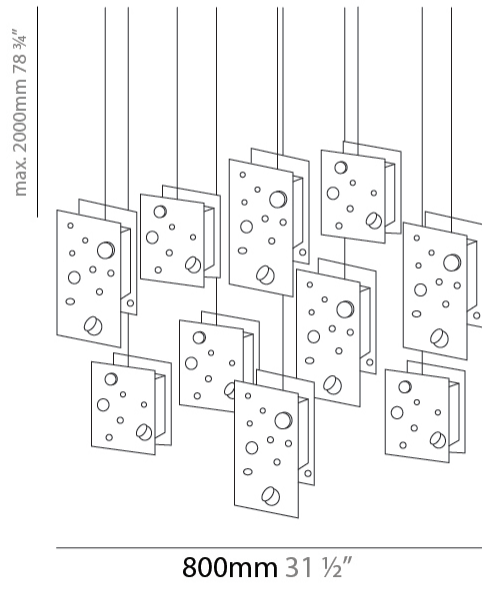

BUCHI VERTICAL SUSPENSION

D131597-

base number Finish
Options

1. To build a product code in our configurator select the specify button on the base model # product page
2. To build a manual product code on this datasheet choose from the options listed below in blue font and add the suffix to the base model #

GENERAL

Series: Buchi
Subseries: Buchi Vertical
Partner: Knikerboker
Division: Design
Installation: Suspension
Product Type: Pendant
Mounting Location: Ceiling
Light Distribution: Direct

PHYSICAL

Shape: Abstract
Length (mm): 800
Length (in): 31 1/2
Width (mm): 800
Width (in): 31 1/2
Height (mm): 2000
Height (in): 78 3/4
Fixture Finish: EWH / EBK / MAN / COF / PRD / SLF / GLF / CLF / BRL
Fixture Material: Metal
Cable Details: 2000mm / 78 3/4" Cable

ELECTRICAL

Lamp Type: LED Retrofit
Bulb Included: Bulb Not Included
Total Output Wattage (W): 50
Max. Wattage Per Lamp (W): 7
Lamp Base: E26
Dimming: Non-Dimming / Phase Dimming (120vac Only)
Input Voltage (V): 120Vac Direct Line

LED

CRI: >80 CRI

OPTICAL

RATINGS AND CERTIFICATIONS

Certified By: Certified for North American Standards
IP rating: IP20

PROJECT
TYPE
SPECIFIER
QUANTITY
DATE