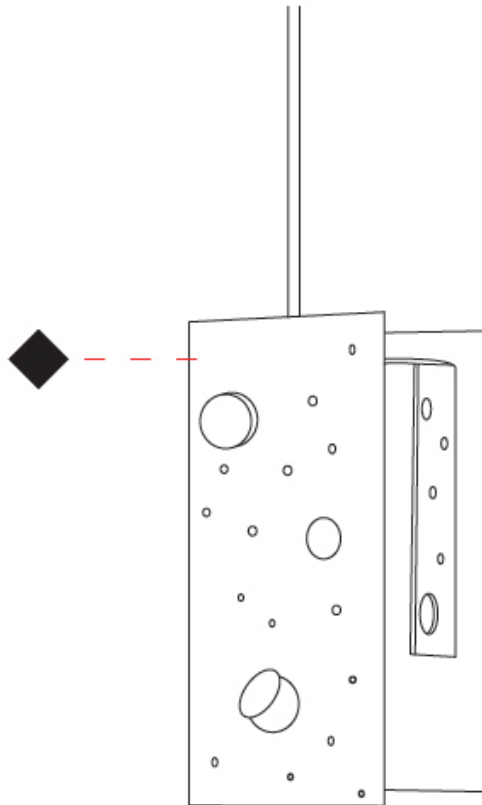

BUCHI VERTICAL SUSPENSION

D131596-

PROJECT

TYPE

SPECIFIER

QUANTITY

DATE

D