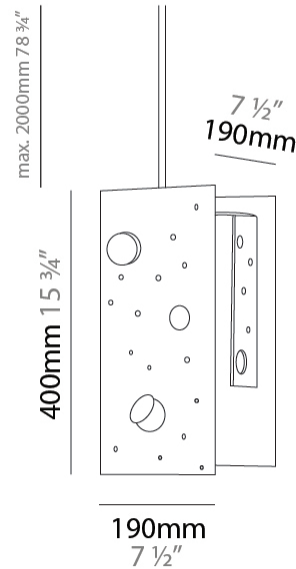

PROJECT
TYPE
SPECIFIER
QUANTITY
DATE

BUCHI VERTICAL SUSPENSION

D131596-

base number   Finish
Options

1. To build a product code in our configurator select the specify button on the base model # product page
2. To build a manual product code on this datasheet choose from the options listed below in blue font and add the suffix to the base model #

GENERAL

Series: Buchi
Subseries: Buchi Vertical
Partner: Knikerboker
Division: Design
Installation: Suspension
Product Type: Pendant
Mounting Location: Ceiling
Light Distribution: Direct

PHYSICAL

Shape: Abstract
Length (mm): 190
Length (in): 7 ½
Width (mm): 190
Width (in): 7 ½
Height (mm): 400
Height (in): 15 ¾
Max. Overall Height (mm): 2400
Max. Overall Height (in): 94 ½
Fixture Finish: [EWH](#) / [EBK](#) / [MAN](#) / [COF](#) / [PRD](#) / [SLF](#) / [GLF](#) / [CLF](#) / [BRL](#)
Fixture Material: Metal
Cable Details: 2000mm / 78 ¾" Cable

ELECTRICAL

Lamp Type: LED Retrofit
Input Wattage (W): 5
Bulb Included: Bulb Not Included
Lamp Base: E26
Dimming: Non-Dimming / Phase Dimming (120vac Only)
Input Voltage (V): 120Vac Direct Line

LED

CRI: >80 CRI

OPTICAL

RATINGS AND CERTIFICATIONS

Certified By: Certified for North American Standards
IP rating: IP20