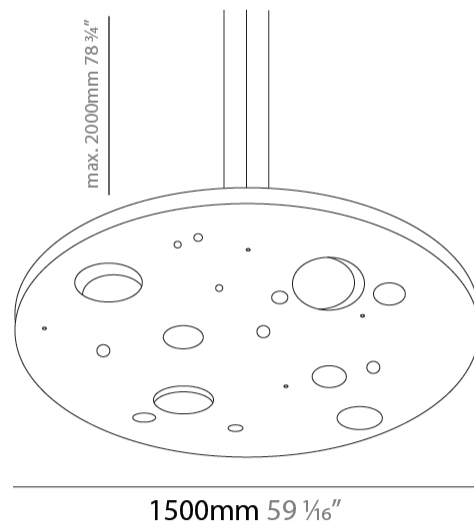

PROJECT	
TYPE	
SPECIFIER	
QUANTITY	
DATE	

BUCHI HORIZONTAL SUSPENSION

D131602-

base number Finish
Options

1. To build a product code in our configurator select the specify button on the base model # product page
2. To build a manual product code on this datasheet choose from the options listed below in blue font and add the suffix to the base model #

GENERAL

Series: Buchi
Subseries: Buchi Horizontal
Partner: Knikerboker
Division: Design
Installation: Suspension
Product Type: Pendant
Mounting Location: Ceiling
Light Distribution: Indirect

PHYSICAL

Shape: Abstract
Diameter (mm): 1500
Diameter (in): 59 1/16
Height (mm): 45
Height (in): 1 3/4
Max. Overall Height (mm): 2045
Max. Overall Height (in): 80 1/2
Fixture Finish: EWH / EBK / MAN / COF / PRD / SLF / GLF / CLF / BRL
Fixture Material: Aluminum
Cable Details: 2000mm / 78 3/4" Cable

ELECTRICAL

Lamp Type: LED
Input Wattage (W): 80
Dimming: Non-Dimming / Phase Dimming (120vac Only)
Driver Included: No
Driver Location: Remote
Driver Type: Constant Current - Universal
Driver Class: Class 2
Input Voltage (V): 120 - 277
Constant Current (MA): 500

LED

Color Temperature (°K): 3000
Max. Delivered Lumen (lm): 12050
CRI: >85 CRI
Lamp Life (hrs): 50000

OPTICAL

RATINGS AND CERTIFICATIONS

Certified By: Certified for North American Standards
IP rating: IP20