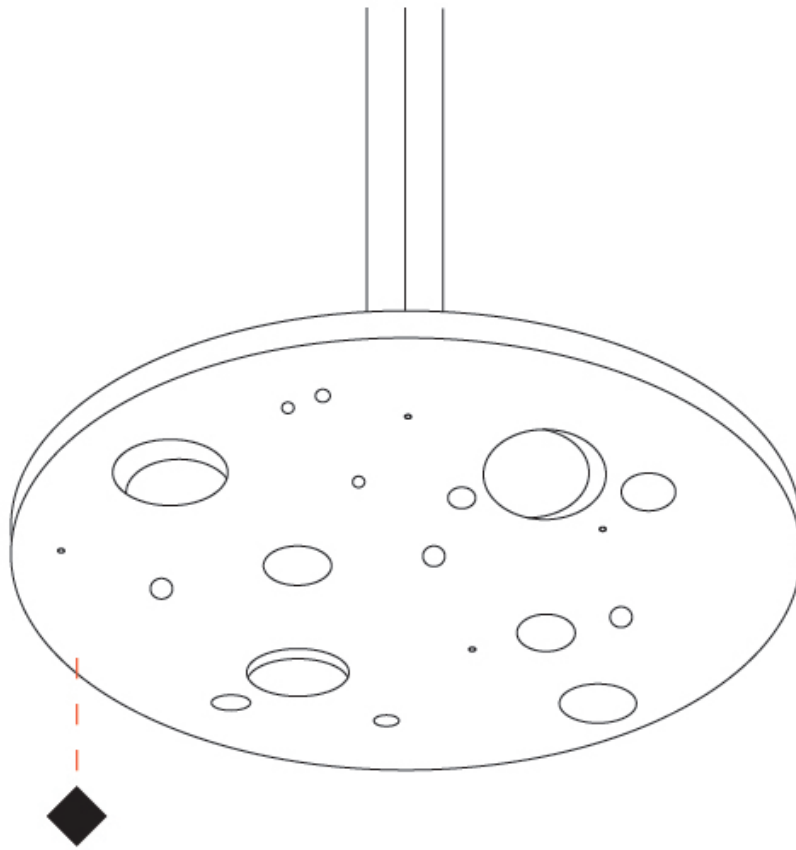

BUCHI HORIZONTAL SUSPENSION

D131602-

PROJECT

TYPE

SPECIFIER

QUANTITY

DATE

D