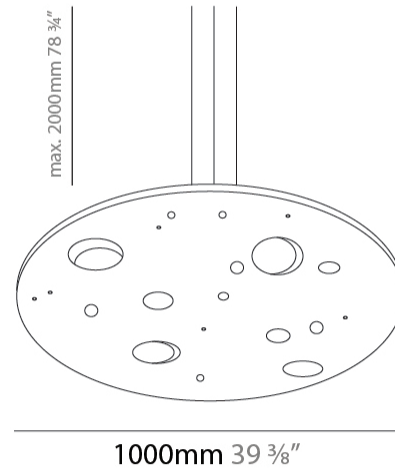

PROJECT	
TYPE	
SPECIFIER	
QUANTITY	
DATE	

BUCHI HORIZONTAL SUSPENSION

D131601-

base number Finish
Options

1. To build a product code in our configurator select the specify button on the base model # product page
2. To build a manual product code on this datasheet choose from the options listed below in blue font and add the suffix to the base model #

GENERAL

Series: Buchi
Subseries: Buchi Horizontal
Partner: Knikerboker
Division: Design
Installation: Suspension
Product Type: Pendant
Mounting Location: Ceiling
Light Distribution: Indirect

PHYSICAL

Shape: Abstract
Diameter (mm): 1000
Diameter (in): 39 3/8
Height (mm): 45
Height (in): 1 3/4
Max. Overall Height (mm): 2045
Max. Overall Height (in): 80 1/2
Fixture Finish: EWH / EBK / MAN / COF / PRD / SLF / GLF / CLF / BRL
Fixture Material: Aluminum
Cable Details: 2000mm / 78 3/4" Cable

ELECTRICAL

Lamp Type: LED
Input Wattage (W): 60
Dimming: Non-Dimming / Phase Dimming (120vac Only)
Driver Included: No
Driver Location: Remote
Driver Type: Constant Current - Universal
Driver Class: Class 2
Input Voltage (V): 120 - 277
Constant Current (MA): 500

LED

Color Temperature (°K): 3000
Max. Delivered Lumen (lm): 11700
CRI: >85 CRI
Lamp Life (hrs): 50000

OPTICAL

RATINGS AND CERTIFICATIONS

Certified By: Certified for North American Standards
IP rating: IP20