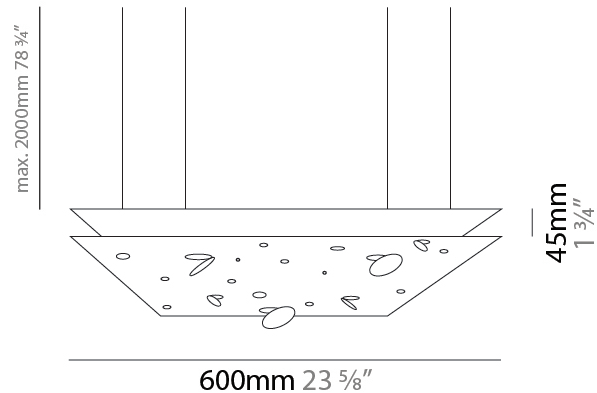

BUCHI HORIZONTAL SUSPENSION

D131598-

base number _____
Finish Options _____

1. To build a product code in our configurator select the specify button on the base model # product page
2. To build a manual product code on this datasheet choose from the options listed below in blue font and add the suffix to the base model #

GENERAL

Series: Buchi
Subseries: Buchi Horizontal
Partner: Knikerboker
Division: Design
Installation: Suspension
Product Type: Pendant
Mounting Location: Ceiling
Light Distribution: Indirect

PHYSICAL

Shape: Abstract
Length (mm): 600
Length (in): 23 ⁵/₈
Width (mm): 600
Width (in): 23 ⁵/₈
Height (mm): 45
Height (in): 1 ³/₄
Max. Overall Height (mm): 2045
Max. Overall Height (in): 80 ¹/₂
Fixture Finish: EWH / EBK / MAN / COF / PRD / SLF / GLF / CLF / BRL
Fixture Material: Aluminum
Cable Details: 2000mm / 78 3/4" Cable

ELECTRICAL

Lamp Type: LED
Input Wattage (W): 40
Dimming: Non-Dimming / Phase Dimming (120vac Only)
Driver Included: No
Driver Location: Remote
Driver Type: Constant Current - Universal
Driver Class: Class 2
Input Voltage (V): 120 - 277
Constant Current (MA): 500

LED

Color Temperature (°K): 3000
Max. Delivered Lumen (lm): 7800
CRI: >85 CRI
Lamp Life (hrs): 50000

OPTICAL

RATINGS AND CERTIFICATIONS

Certified By: Certified for North American Standards
IP rating: IP20