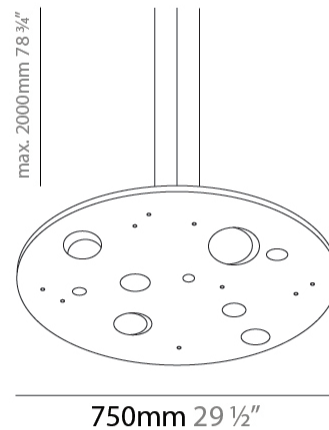

PROJECT	
TYPE	
SPECIFIER	
QUANTITY	
DATE	

BUCHI HORIZONTAL SUSPENSION

D131600-

base number Finish
Options

1. To build a product code in our configurator select the specify button on the base model # product page
2. To build a manual product code on this datasheet choose from the options listed below in blue font and add the suffix to the base model #

GENERAL

Series: Buchi
Subseries: Buchi Horizontal
Partner: Knikerboker
Division: Design
Installation: Suspension
Product Type: Pendant
Mounting Location: Ceiling
Light Distribution: Indirect

PHYSICAL

Shape: Abstract
Diameter (mm): 750
Diameter (in): 29 1/2
Height (mm): 45
Height (in): 1 3/4
Max. Overall Height (mm): 2045
Max. Overall Height (in): 80 1/2
Fixture Finish: EWH / EBK / MAN / COF / PRD / SLF / GLF / CLF / BRL
Fixture Material: Aluminum
Cable Details: 2000mm / 78 3/4" Cable

ELECTRICAL

Lamp Type: LED
Input Wattage (W): 40
Dimming: Non-Dimming / Phase Dimming (120vac Only)
Driver Included: No
Driver Location: Remote
Driver Type: Constant Current - Universal
Driver Class: Class 2
Input Voltage (V): 120 - 277
Constant Current (MA): 500

LED

Color Temperature (°K): 3000
Max. Delivered Lumen (lm): 7800
CRI: >85 CRI
Lamp Life (hrs): 50000

OPTICAL

RATINGS AND CERTIFICATIONS

Certified By: Certified for North American Standards
IP rating: IP20