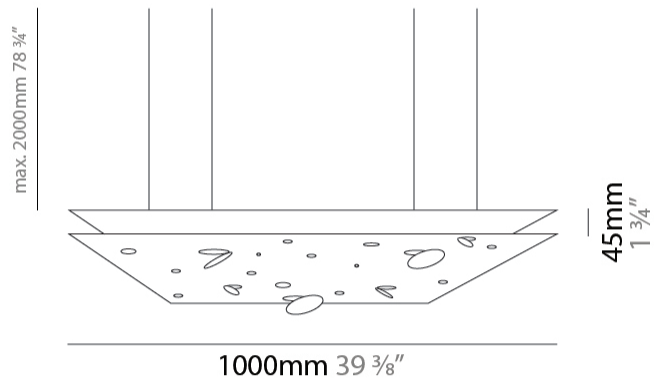

PROJECT	_____
TYPE	_____
SPECIFIER	_____
QUANTITY	_____
DATE	_____

BUCHI HORIZONTAL SUSPENSION

D131599-

base number Finish
Options

1. To build a product code in our configurator select the specify button on the base model # product page
2. To build a manual product code on this datasheet choose from the options listed below in blue font and add the suffix to the base model #

GENERAL

Series: Buchi
Subseries: Buchi Horizontal
Partner: Knikerboker
Division: Design
Installation: Suspension
Product Type: Pendant
Mounting Location: Ceiling
Light Distribution: Indirect

PHYSICAL

Shape: Abstract
Length (mm): 1000
Length (in): 39 3/8
Width (mm): 400
Width (in): 15 3/4
Height (mm): 45
Height (in): 1 3/4
Max. Overall Height (mm): 2045
Max. Overall Height (in): 80 1/2
Fixture Finish: [EWH](#) / [EBK](#) / [MAN](#) / [COF](#) / [PRD](#) / [SLF](#) / [GLF](#) / [CLF](#) / [BRL](#)
Fixture Material: Aluminum
Cable Details: 2000mm / 78 3/4" Cable

ELECTRICAL

Lamp Type: LED
Input Wattage (W): 40
Dimming: Non-Dimming / Phase Dimming (120vac Only)
Driver Included: No
Driver Location: Remote
Driver Type: Constant Current - Universal
Driver Class: Class 2
Input Voltage (V): 120 - 277
Constant Current (MA): 500

LED

Color Temperature (°K): 3000
Max. Delivered Lumen (lm): 7800
CRI: >85 CRI
Lamp Life (hrs): 50000

OPTICAL

RATINGS AND CERTIFICATIONS

Certified By: Certified for North American Standards
IP rating: IP20