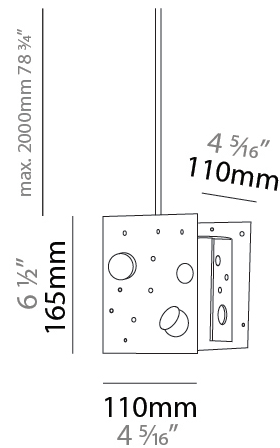

BUCHI VERTICAL SUSPENSION

D131594-

base number Finish
Options

PROJECT
TYPE
SPECIFIER
QUANTITY
DATE

1. To build a product code in our configurator select the specify button on the base model # product page
2. To build a manual product code on this datasheet choose from the options listed below in blue font and add the suffix to the base model #

GENERAL

Series: Buchi
Subseries: Buchi Vertical
Partner: Knikerboker
Division: Design
Installation: Suspension
Product Type: Pendant
Mounting Location: Ceiling
Light Distribution: Direct

PHYSICAL

Shape: Abstract
Length (mm): 113
Length (in): 4 ⁷/₁₆
Width (mm): 110
Width (in): 4 ⁵/₁₆
Height (mm): 165
Height (in): 6 ¹/₂
Max. Overall Height (mm): 2165
Max. Overall Height (in): 85 ¹/₄
Fixture Finish: EWH / EBK / MAN / COF / PRD / SLF / GLF / CLF / BRL
Fixture Material: Metal
Cable Details: 2000mm / 78 3/4" Cable

ELECTRICAL

Lamp Type: LED Retrofit
Input Wattage (W): 5
Bulb Included: Bulb Not Included
Lamp Base: E26
Dimming: Phase Dimming (120Vac Only)
Input Voltage (V): 120Vac Direct Line

LED

CRI: >80 CRI

OPTICAL

RATINGS AND CERTIFICATIONS

Certified By: Certified for North American Standards
IP rating: IP20