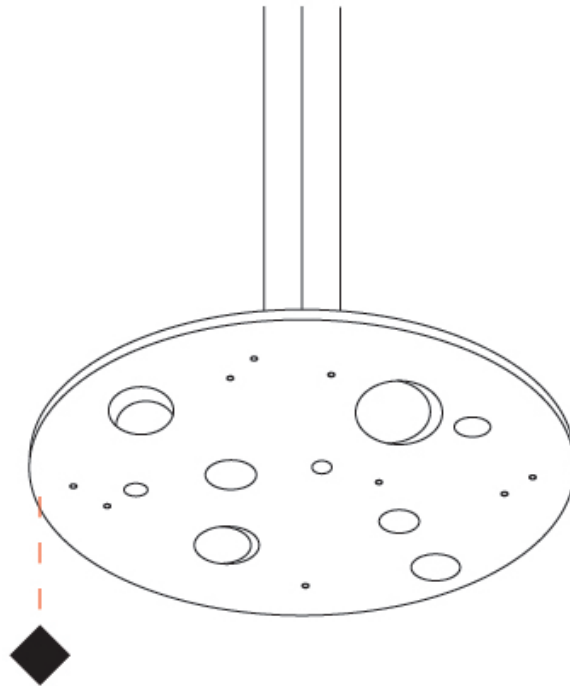

BUCHI HORIZONTAL SUSPENSION

D131600-

PROJECT _____

TYPE _____

SPECIFIER _____

QUANTITY _____

DATE _____