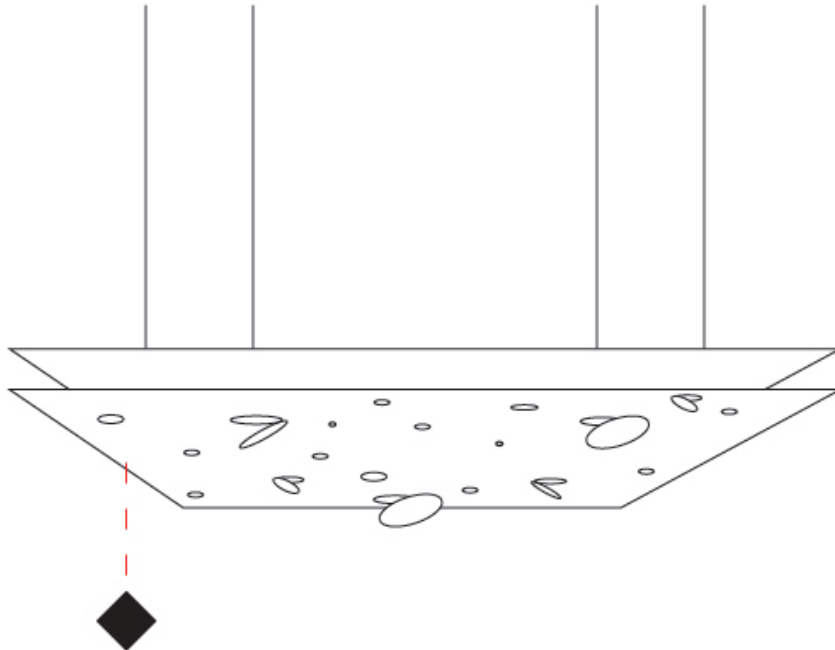

BUCHI HORIZONTAL SUSPENSION

D131599-

PROJECT _____

TYPE _____

SPECIFIER _____

QUANTITY _____

DATE _____

D