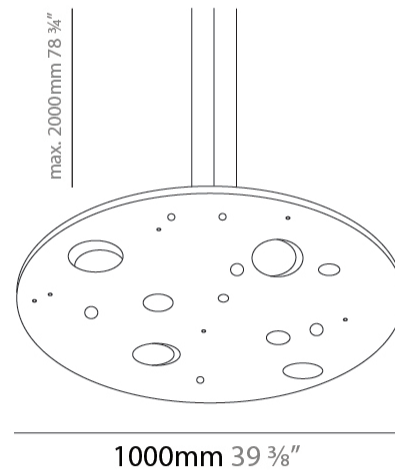

BUCHI HORIZONTAL SUSPENSION

D131601-

base number Finish
Options

1. To build a product code in our configurator select the specify button on the base model # product page
2. To build a manual product code on this datasheet choose from the options listed below in blue font and add the suffix to the base model #

GENERAL

Series: Buchi
Subseries: Buchi Horizontal
Partner: Knikerboker
Division: Design
Installation: Suspension
Product Type: Pendant
Mounting Location: Ceiling
Light Distribution: Indirect

PHYSICAL

Shape: Abstract
Diameter (mm): 1000
Diameter (in): 39 3/8
Height (mm): 45
Height (in): 1 3/4
Max. Overall Height (mm): 2045
Max. Overall Height (in): 80 1/2
[Fixture Finish: EWH / EBK / MAN / COF / PRD / SLF / GLF / CLF / BRL](#)
Fixture Material: Aluminum
Cable Details: 2000mm / 78 3/4" Cable

ELECTRICAL

Lamp Type: LED
Input Wattage (W): 60
Dimming: Non-Dimming / Phase Dimming (120vac Only)
Driver Included: No
Driver Location: Remote
Driver Type: Constant Current - Universal
Driver Class: Class 2
Input Voltage (V): 120 - 277
Constant Current (MA): 500

LED

Color Temperature (°K): 3000
Max. Delivered Lumen (lm): 11700
CRI: >85 CRI
Lamp Life (hrs): 50000

OPTICAL

RATINGS AND CERTIFICATIONS

Certified By: Certified for North American Standards
IP rating: IP20