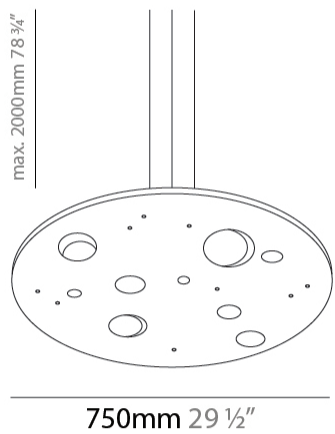

PROJECT	
TYPE	
SPECIFIER	
QUANTITY	
DATE	

BUCHI HORIZONTAL SUSPENSION

D131600-

base number Finish
Options

1. To build a product code in our configurator select the specify button on the base model # product page
2. To build a manual product code on this datasheet choose from the options listed below in blue font and add the suffix to the base model #

GENERAL

Series: Buchi
Subseries: Buchi Horizontal
Partner: Knikerboker
Division: Design
Installation: Suspension
Product Type: Pendant
Mounting Location: Ceiling
Light Distribution: Indirect

PHYSICAL

Shape: Abstract
Diameter (mm): 750
Diameter (in): 29 1/2
Height (mm): 45
Height (in): 1 3/4
Max. Overall Height (mm): 2045
Max. Overall Height (in): 80 1/2
Fixture Finish: EWH / EBK / MAN / COF / PRD / SLF / GLF / CLF / BRL
Fixture Material: Aluminum
Cable Details: 2000mm / 78 3/4" Cable

ELECTRICAL

Lamp Type: LED
Input Wattage (W): 40
Dimming: Non-Dimming / Phase Dimming (120vac Only)
Driver Included: No
Driver Location: Remote
Driver Type: Constant Current - Universal
Driver Class: Class 2
Input Voltage (V): 120 - 277
Constant Current (MA): 500

LED

Color Temperature (°K): 3000
Max. Delivered Lumen (lm): 7800
CRI: >85 CRI
Lamp Life (hrs): 50000

OPTICAL

RATINGS AND CERTIFICATIONS

Certified By: Certified for North American Standards
IP rating: IP20