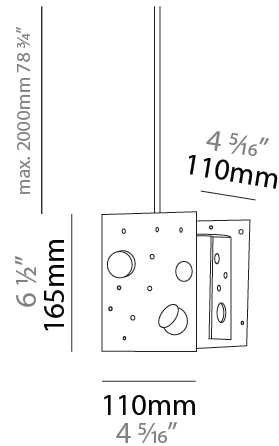

BUCHI VERTICAL SUSPENSION

D131594-

base number   Finish
Options

1. To build a product code in our configurator select the specify button on the base model # product page
2. To build a manual product code on this datasheet choose from the options listed below in blue font and add the suffix to the base model #

GENERAL

Series: Buchi _____
Subseries: Buchi Vertical _____
Partner: Knikerboker _____
Division: Design _____
Installation: Suspension _____
Product Type: Pendant _____
Mounting Location: Ceiling _____
Light Distribution: Direct _____

PHYSICAL

Shape: Abstract _____
Length (mm): 113 _____
Length (in): 4 ⁷/₁₆ _____
Width (mm): 110 _____
Width (in): 4 ⁵/₁₆ _____
Height (mm): 165 _____
Height (in): 6 ¹/₂ _____
Max. Overall Height (mm): 2165 _____
Max. Overall Height (in): 85 ¹/₄ _____
Fixture Finish: [EWH / EBK / MAN / COF / PRD / SLF / GLF / CLF / BRL](#) _____
Fixture Material: Metal _____
Cable Details: 2000mm / 78 3/4" Cable _____

ELECTRICAL

Lamp Type: LED Retrofit _____
Input Wattage (W): 5 _____
Bulb Included: Bulb Not Included _____
Lamp Base: E26 _____
Dimming: Phase Dimming (120Vac Only) _____
Input Voltage (V): 120Vac Direct Line _____

LED

CRI: >80 CRI _____

OPTICAL

RATINGS AND CERTIFICATIONS

Certified By: Certified for North American Standards _____
IP rating: IP20 _____