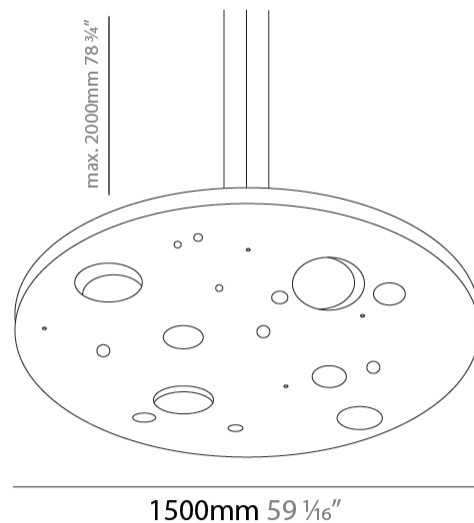

BUCHI HORIZONTAL SUSPENSION

D131602-

base number   Finish
Options

1. To build a product code in our configurator select the specify button on the base model # product page
2. To build a manual product code on this datasheet choose from the options listed below in blue font and add the suffix to the base model #

GENERAL

Series: Buchi
Subseries: Buchi Horizontal
Partner: Knikerboker
Division: Design
Installation: Suspension
Product Type: Pendant
Mounting Location: Ceiling
Light Distribution: Indirect

PHYSICAL

Shape: Abstract
Diameter (mm): 1500
Diameter (in): 59 1/16
Height (mm): 45
Height (in): 1 3/4
Max. Overall Height (mm): 2045
Max. Overall Height (in): 80 1/2
Fixture Finish: EWH / EBK / MAN / COF / PRD / SLF / GLF / CLF / BRL
Fixture Material: Aluminum
Cable Details: 2000mm / 78 3/4" Cable

ELECTRICAL

Lamp Type: LED
Input Wattage (W): 80
Dimming: Non-Dimming / Phase Dimming (120vac Only)
Driver Included: No
Driver Location: Remote
Driver Type: Constant Current - Universal
Driver Class: Class 2
Input Voltage (V): 120 - 277
Constant Current (MA): 500

LED

Color Temperature (°K): 3000
Max. Delivered Lumen (lm): 12050
CRI: >85 CRI
Lamp Life (hrs): 50000

OPTICAL

RATINGS AND CERTIFICATIONS

Certified By: Certified for North American Standards
IP rating: IP20