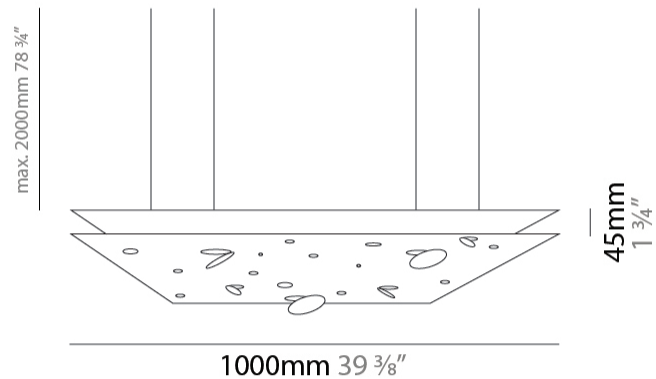

BUCHI HORIZONTAL SUSPENSION

D131599-

base number _____
Finish _____
Options _____

1. To build a product code in our configurator select the specify button on the base model # product page
2. To build a manual product code on this datasheet choose from the options listed below in blue font and add the suffix to the base model #

GENERAL

Series: Buchi
Subseries: Buchi Horizontal
Partner: Knikerboker
Division: Design
Installation: Suspension
Product Type: Pendant
Mounting Location: Ceiling
Light Distribution: Indirect

PHYSICAL

Shape: Abstract
Length (mm): 1000
Length (in): 39 3/8
Width (mm): 400
Width (in): 15 3/4
Height (mm): 45
Height (in): 1 3/4
Max. Overall Height (mm): 2045
Max. Overall Height (in): 80 1/2
Fixture Finish: [EWH](#) / [EBK](#) / [MAN](#) / [COF](#) / [PRD](#) / [SLF](#) / [GLF](#) / [CLF](#) / [BRL](#)
Fixture Material: Aluminum
Cable Details: 2000mm / 78 3/4" Cable

ELECTRICAL

Lamp Type: LED
Input Wattage (W): 40
Dimming: Non-Dimming / Phase Dimming (120vac Only)
Driver Included: No
Driver Location: Remote
Driver Type: Constant Current - Universal
Driver Class: Class 2
Input Voltage (V): 120 - 277
Constant Current (MA): 500

LED

Color Temperature (°K): 3000
Max. Delivered Lumen (lm): 7800
CRI: >85 CRI
Lamp Life (hrs): 50000

OPTICAL

RATINGS AND CERTIFICATIONS

Certified By: Certified for North American Standards
IP rating: IP20