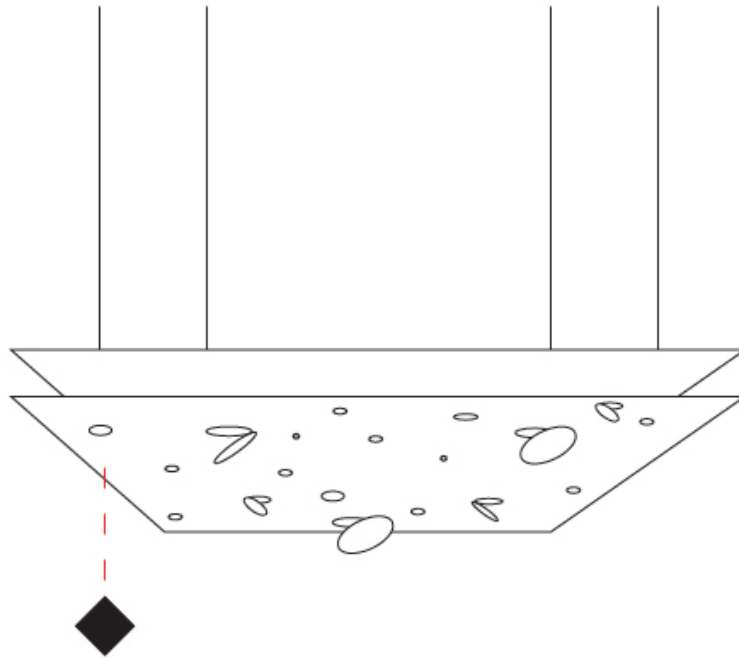

BUCHI HORIZONTAL SUSPENSION

D131598-

PROJECT

TYPE

SPECIFIER

QUANTITY

DATE

D