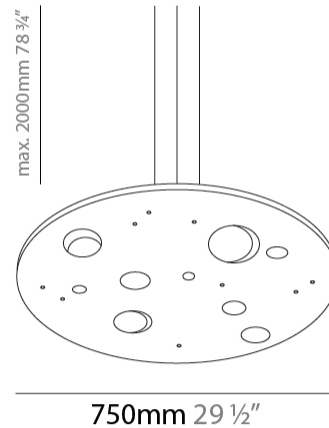

PROJECT	
TYPE	
SPECIFIER	
QUANTITY	
DATE	

BUCHI HORIZONTAL SUSPENSION

D131600-

base number Finish
Options

1. To build a product code in our configurator select the specify button on the base model # product page
2. To build a manual product code on this datasheet choose from the options listed below in blue font and add the suffix to the base model #

GENERAL

Series: Buchi
Subseries: Buchi Horizontal
Partner: Knikerboker
Division: Design
Installation: Suspension
Product Type: Pendant
Mounting Location: Ceiling
Light Distribution: Indirect

PHYSICAL

Shape: Abstract
Diameter (mm): 750
Diameter (in): 29 1/2
Height (mm): 45
Height (in): 1 3/4
Max. Overall Height (mm): 2045
Max. Overall Height (in): 80 1/2
Fixture Finish: EWH / EBK / MAN / COF / PRD / SLF / GLF / CLF / BRL
Fixture Material: Aluminum
Cable Details: 2000mm / 78 3/4" Cable

ELECTRICAL

Lamp Type: LED
Input Wattage (W): 40
Dimming: Non-Dimming / Phase Dimming (120vac Only)
Driver Included: No
Driver Location: Remote
Driver Type: Constant Current - Universal
Driver Class: Class 2
Input Voltage (V): 120 - 277
Constant Current (MA): 500

LED

Color Temperature (°K): 3000
Max. Delivered Lumen (lm): 7800
CRI: >85 CRI
Lamp Life (hrs): 50000

OPTICAL

RATINGS AND CERTIFICATIONS

Certified By: Certified for North American Standards
IP rating: IP20