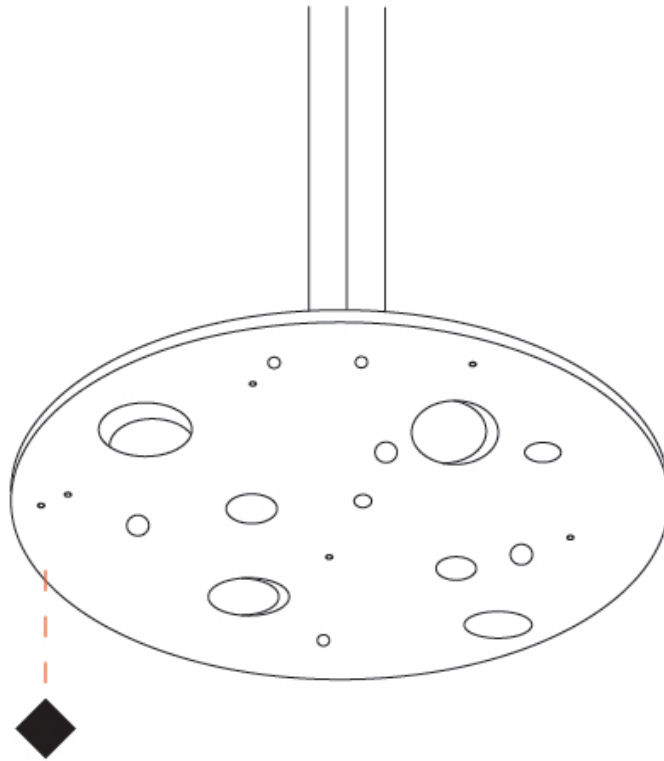

BUCHI HORIZONTAL SUSPENSION

D131601-

PROJECT

TYPE

SPECIFIER

QUANTITY

DATE

D