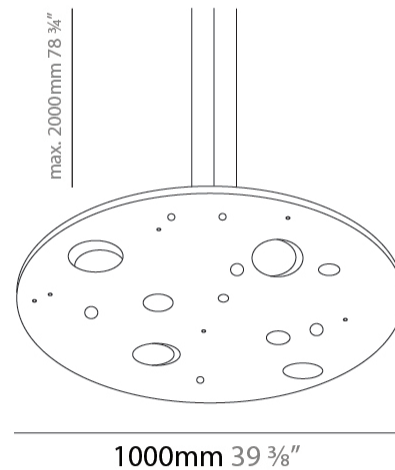

PROJECT	
TYPE	
SPECIFIER	
QUANTITY	
DATE	

BUCHI HORIZONTAL SUSPENSION

D131601-

base number Finish
Options

1. To build a product code in our configurator select the specify button on the base model # product page
2. To build a manual product code on this datasheet choose from the options listed below in blue font and add the suffix to the base model #

GENERAL

Series: Buchi
Subseries: Buchi Horizontal
Partner: Knikerboker
Division: Design
Installation: Suspension
Product Type: Pendant
Mounting Location: Ceiling
Light Distribution: Indirect

PHYSICAL

Shape: Abstract
Diameter (mm): 1000
Diameter (in): 39 3/8"
Height (mm): 45
Height (in): 1 3/4"
Max. Overall Height (mm): 2045
Max. Overall Height (in): 80 1/2"
Fixture Finish: EWH / EBK / MAN / COF / PRD / SLF / GLF / CLF / BRL
Fixture Material: Aluminum
Cable Details: 2000mm / 78 3/4" Cable

ELECTRICAL

Lamp Type: LED
Input Wattage (W): 60
Dimming: Non-Dimming / Phase Dimming (120vac Only)
Driver Included: No
Driver Location: Remote
Driver Type: Constant Current - Universal
Driver Class: Class 2
Input Voltage (V): 120 - 277
Constant Current (MA): 500

LED

Color Temperature (°K): 3000
Max. Delivered Lumen (lm): 11700
CRI: >85 CRI
Lamp Life (hrs): 50000

OPTICAL

RATINGS AND CERTIFICATIONS

Certified By: Certified for North American Standards
IP rating: IP20