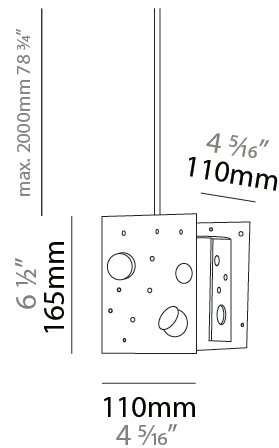

BUCHI VERTICAL SUSPENSION

D131594-

base number _____
Finish Options _____

1. To build a product code in our configurator select the specify button on the base model # product page
2. To build a manual product code on this datasheet choose from the options listed below in blue font and add the suffix to the base model #

GENERAL

Series: Buchi _____
Subseries: Buchi Vertical _____
Partner: Knikerboker _____
Division: Design _____
Installation: Suspension _____
Product Type: Pendant _____
Mounting Location: Ceiling _____
Light Distribution: Direct _____

PHYSICAL

Shape: Abstract _____
Length (mm): 113 _____
Length (in): 4 ⁷/₁₆ _____
Width (mm): 110 _____
Width (in): 4 ⁵/₁₆ _____
Height (mm): 165 _____
Height (in): 6 ¹/₂ _____
Max. Overall Height (mm): 2165 _____
Max. Overall Height (in): 85 ¹/₄ _____
Fixture Finish: EWH / EBK / MAN / COF / PRD / SLF / GLF / CLF / BRL _____
Fixture Material: Metal _____
Cable Details: 2000mm / 78 3/4" Cable _____

ELECTRICAL

Lamp Type: LED Retrofit _____
Input Wattage (W): 5 _____
Bulb Included: Bulb Not Included _____
Lamp Base: E26 _____
Dimming: Phase Dimming (120Vac Only) _____
Input Voltage (V): 120Vac Direct Line _____

LED

CRI: >80 CRI _____

OPTICAL

RATINGS AND CERTIFICATIONS

Certified By: Certified for North American Standards _____
IP rating: IP20 _____