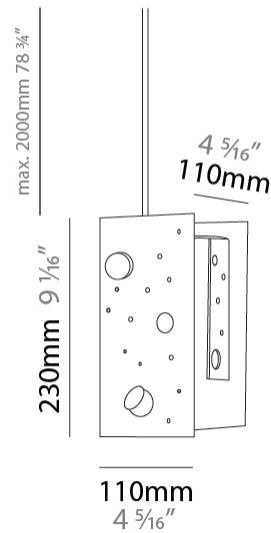

PROJECT
TYPE
SPECIFIER
QUANTITY
DATE

BUCHI VERTICAL SUSPENSION

D131595-

base number Finish
Options

1. To build a product code in our configurator select the specify button on the base model # product page
2. To build a manual product code on this datasheet choose from the options listed below in blue font and add the suffix to the base model #

GENERAL

Series: Buchi
Subseries: Buchi Vertical
Partner: Knikerboker
Division: Design
Installation: Suspension
Product Type: Pendant
Mounting Location: Ceiling
Light Distribution: Direct

PHYSICAL

Shape: Abstract
Length (mm): 110
Length (in): 4 ⁵/₁₆
Width (mm): 110
Width (in): 4 ⁵/₁₆
Height (mm): 230
Height (in): 9 ¹/₁₆
Max. Overall Height (mm): 2230
Max. Overall Height (in): 87 ¹³/₁₆
Fixture Finish: [EWH](#) / [EBK](#) / [MAN](#) / [COF](#) / [PRD](#) / [SLF](#) / [GLF](#) / [CLF](#) / [BRL](#)
Fixture Material: Metal
Cable Details: 2000mm / 78 3/4" Cable

ELECTRICAL

Lamp Type: LED Retrofit
Input Wattage (W): 5
Bulb Included: Bulb Not Included
Lamp Base: E26
Dimming: Non-Dimming / Phase Dimming (120vac Only)
Input Voltage (V): 120Vac Direct Line

LED

CRI: >80 CRI

OPTICAL

RATINGS AND CERTIFICATIONS

Certified By: Certified for North American Standards
IP rating: IP20