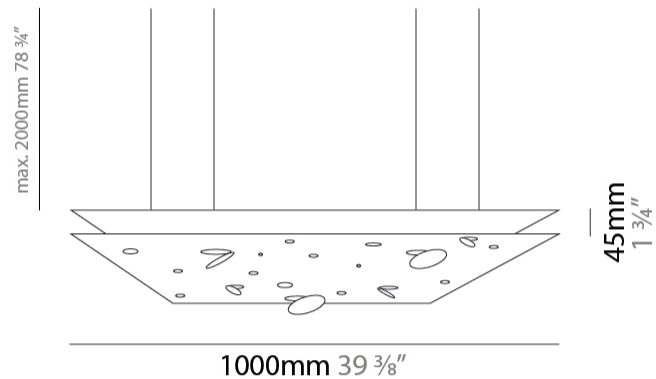

PROJECT	_____
TYPE	_____
SPECIFIER	_____
QUANTITY	_____
DATE	_____

BUCHI HORIZONTAL SUSPENSION

D131599-

base number Finish
Options

1. To build a product code in our configurator select the specify button on the base model # product page
2. To build a manual product code on this datasheet choose from the options listed below in blue font and add the suffix to the base model #

GENERAL

Series: Buchi
Subseries: Buchi Horizontal
Partner: Knikerboker
Division: Design
Installation: Suspension
Product Type: Pendant
Mounting Location: Ceiling
Light Distribution: Indirect

PHYSICAL

Shape: Abstract
Length (mm): 1000
Length (in): 39 3/8"
Width (mm): 400
Width (in): 15 3/4"
Height (mm): 45
Height (in): 1 3/4"
Max. Overall Height (mm): 2045
Max. Overall Height (in): 80 1/2"
[Fixture Finish: EWH / EBK / MAN / COF / PRD / SLF / GLF / CLF / BRL](#)
Fixture Material: Aluminum
Cable Details: 2000mm / 78 3/4" Cable

ELECTRICAL

Lamp Type: LED
Input Wattage (W): 40
Dimming: Non-Dimming / Phase Dimming (120vac Only)
Driver Included: No
Driver Location: Remote
Driver Type: Constant Current - Universal
Driver Class: Class 2
Input Voltage (V): 120 - 277
Constant Current (MA): 500

LED

Color Temperature (°K): 3000
Max. Delivered Lumen (lm): 7800
CRI: >85 CRI
Lamp Life (hrs): 50000

OPTICAL

RATINGS AND CERTIFICATIONS

Certified By: Certified for North American Standards
IP rating: IP20