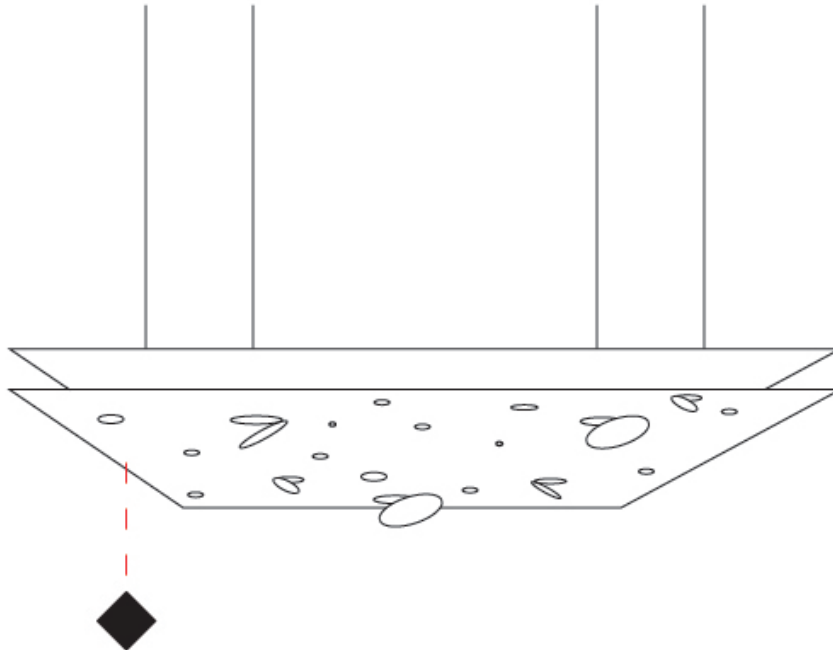

BUCHI HORIZONTAL SUSPENSION

D131599-

PROJECT

TYPE

SPECIFIER

QUANTITY

DATE

D