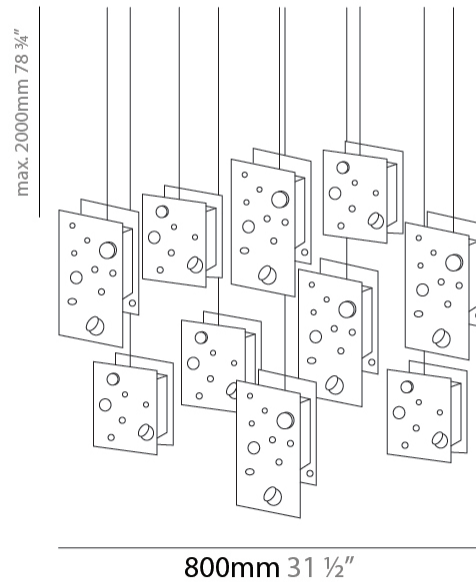

PROJECT
TYPE
SPECIFIER
QUANTITY
DATE

BUCHI VERTICAL SUSPENSION

D131597-

base number Finish
Options

1. To build a product code in our configurator select the specify button on the base model # product page
2. To build a manual product code on this datasheet choose from the options listed below in blue font and add the suffix to the base model #

GENERAL

Series: Buchi
Subseries: Buchi Vertical
Partner: Knikerboker
Division: Design
Installation: Suspension
Product Type: Pendant
Mounting Location: Ceiling
Light Distribution: Direct

PHYSICAL

Shape: Abstract
Length (mm): 800
Length (in): 31 1/2
Width (mm): 800
Width (in): 31 1/2
Height (mm): 2000
Height (in): 78 3/4
Fixture Finish: [EWH](#) / [EBK](#) / [MAN](#) / [COF](#) / [PRD](#) / [SLF](#) / [GLF](#) / [CLF](#) / [BRL](#)
Fixture Material: Metal
Cable Details: 2000mm / 78 3/4" Cable

ELECTRICAL

Lamp Type: LED Retrofit
Bulb Included: Bulb Not Included
Total Output Wattage (W): 50
Max. Wattage Per Lamp (W): 7
Lamp Base: E26
Dimming: Non-Dimming / Phase Dimming (120vac Only)
Input Voltage (V): 120Vac Direct Line

LED

CRI: >80 CRI

OPTICAL

RATINGS AND CERTIFICATIONS

Certified By: Certified for North American Standards
IP rating: IP20