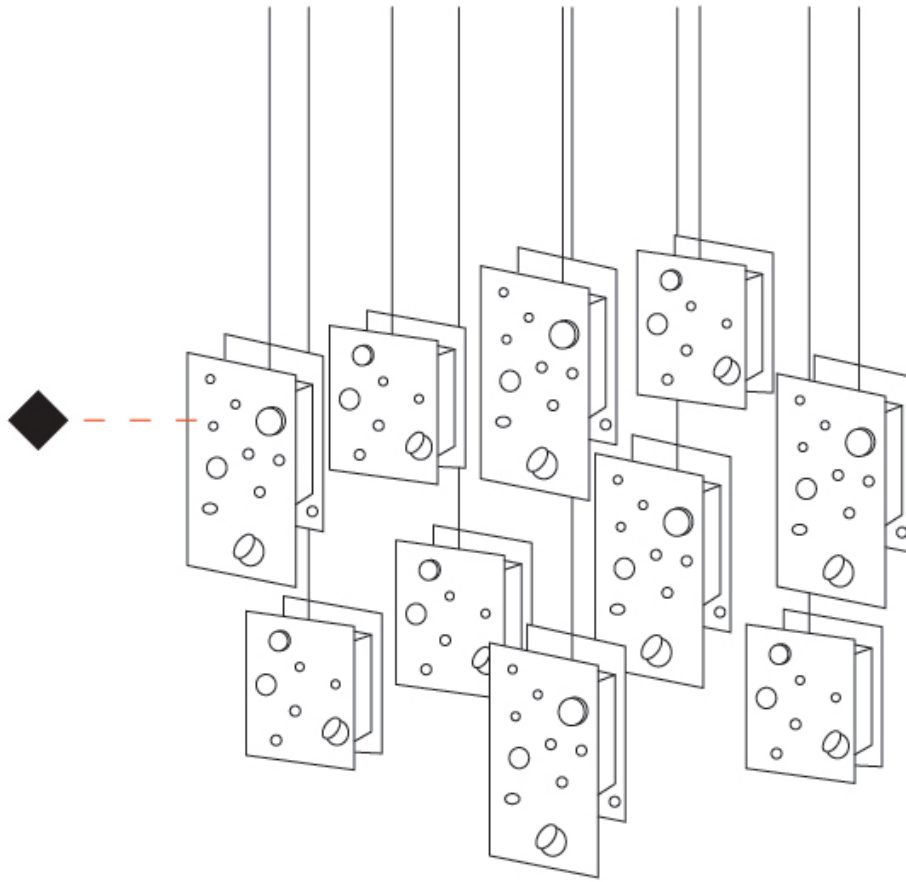

BUCHI VERTICAL SUSPENSION

D131597-

PROJECT	_____
TYPE	_____
SPECIFIER	_____
QUANTITY	_____
DATE	_____

D