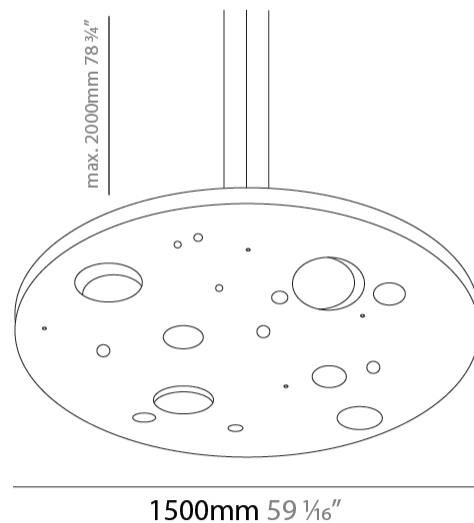

PROJECT	
TYPE	
SPECIFIER	
QUANTITY	
DATE	

BUCHI HORIZONTAL SUSPENSION

D131602-

base number Finish
Options

1. To build a product code in our configurator select the specify button on the base model # product page
2. To build a manual product code on this datasheet choose from the options listed below in blue font and add the suffix to the base model #

GENERAL

Series: Buchi
Subseries: Buchi Horizontal
Partner: Knikerboker
Division: Design
Installation: Suspension
Product Type: Pendant
Mounting Location: Ceiling
Light Distribution: Indirect

PHYSICAL

Shape: Abstract
Diameter (mm): 1500
Diameter (in): 59 1/16
Height (mm): 45
Height (in): 1 3/4
Max. Overall Height (mm): 2045
Max. Overall Height (in): 80 1/2
Fixture Finish: EWH / EBK / MAN / COF / PRD / SLF / GLF / CLF / BRL
Fixture Material: Aluminum
Cable Details: 2000mm / 78 3/4" Cable

ELECTRICAL

Lamp Type: LED
Input Wattage (W): 80
Dimming: Non-Dimming / Phase Dimming (120vac Only)
Driver Included: No
Driver Location: Remote
Driver Type: Constant Current - Universal
Driver Class: Class 2
Input Voltage (V): 120 - 277
Constant Current (MA): 500

LED

Color Temperature (°K): 3000
Max. Delivered Lumen (lm): 12050
CRI: >85 CRI
Lamp Life (hrs): 50000

OPTICAL

RATINGS AND CERTIFICATIONS

Certified By: Certified for North American Standards
IP rating: IP20