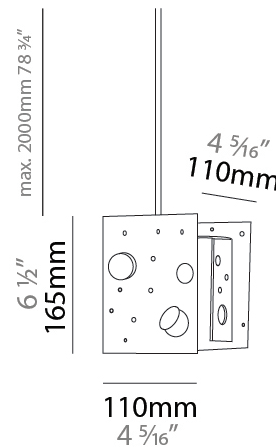

BUCHI VERTICAL SUSPENSION

D131594-

base number Finish
Options

PROJECT
TYPE
SPECIFIER
QUANTITY
DATE

1. To build a product code in our configurator select the specify button on the base model # product page
2. To build a manual product code on this datasheet choose from the options listed below in blue font and add the suffix to the base model #

GENERAL

Series: Buchi
Subseries: Buchi Vertical
Partner: Knikerboker
Division: Design
Installation: Suspension
Product Type: Pendant
Mounting Location: Ceiling
Light Distribution: Direct

PHYSICAL

Shape: Abstract
Length (mm): 113
Length (in): 4 ⁷/₁₆
Width (mm): 110
Width (in): 4 ⁵/₁₆
Height (mm): 165
Height (in): 6 ¹/₂
Max. Overall Height (mm): 2165
Max. Overall Height (in): 85 ¹/₄
Fixture Finish: EWH / EBK / MAN / COF / PRD / SLF / GLF / CLF / BRL
Fixture Material: Metal
Cable Details: 2000mm / 78 3/4" Cable

ELECTRICAL

Lamp Type: LED Retrofit
Input Wattage (W): 5
Bulb Included: Bulb Not Included
Lamp Base: E26
Dimming: Phase Dimming (120Vac Only)
Input Voltage (V): 120Vac Direct Line

LED

CRI: >80 CRI

OPTICAL

RATINGS AND CERTIFICATIONS

Certified By: Certified for North American Standards
IP rating: IP20