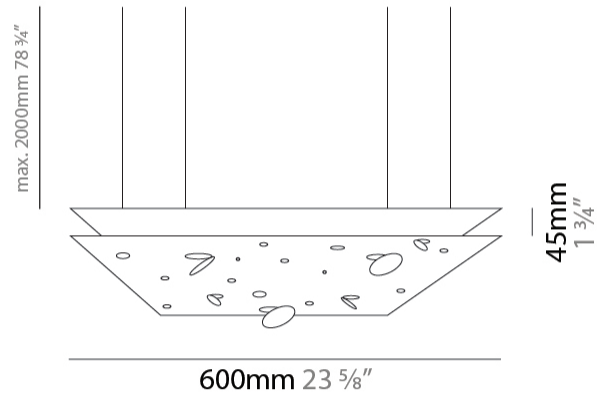

BUCHI HORIZONTAL SUSPENSION

D131598-

base number _____
Finish _____
Options _____

1. To build a product code in our configurator select the specify button on the base model # product page
2. To build a manual product code on this datasheet choose from the options listed below in blue font and add the suffix to the base model #

GENERAL

Series: Buchi
Subseries: Buchi Horizontal
Partner: Knikerboker
Division: Design
Installation: Suspension
Product Type: Pendant
Mounting Location: Ceiling
Light Distribution: Indirect

PHYSICAL

Shape: Abstract
Length (mm): 600
Length (in): 23 ⁵/₈
Width (mm): 600
Width (in): 23 ⁵/₈
Height (mm): 45
Height (in): 1 ³/₄
Max. Overall Height (mm): 2045
Max. Overall Height (in): 80 ¹/₂
[Fixture Finish: EWH / EBK / MAN / COF / PRD / SLF / GLF / CLF / BRL](#)
Fixture Material: Aluminum
Cable Details: 2000mm / 78 3/4" Cable

ELECTRICAL

Lamp Type: LED
Input Wattage (W): 40
Dimming: Non-Dimming / Phase Dimming (120vac Only)
Driver Included: No
Driver Location: Remote
Driver Type: Constant Current - Universal
Driver Class: Class 2
Input Voltage (V): 120 - 277
Constant Current (MA): 500

LED

Color Temperature (°K): 3000
Max. Delivered Lumen (lm): 7800
CRI: >85 CRI
Lamp Life (hrs): 50000

OPTICAL

RATINGS AND CERTIFICATIONS

Certified By: Certified for North American Standards
IP rating: IP20