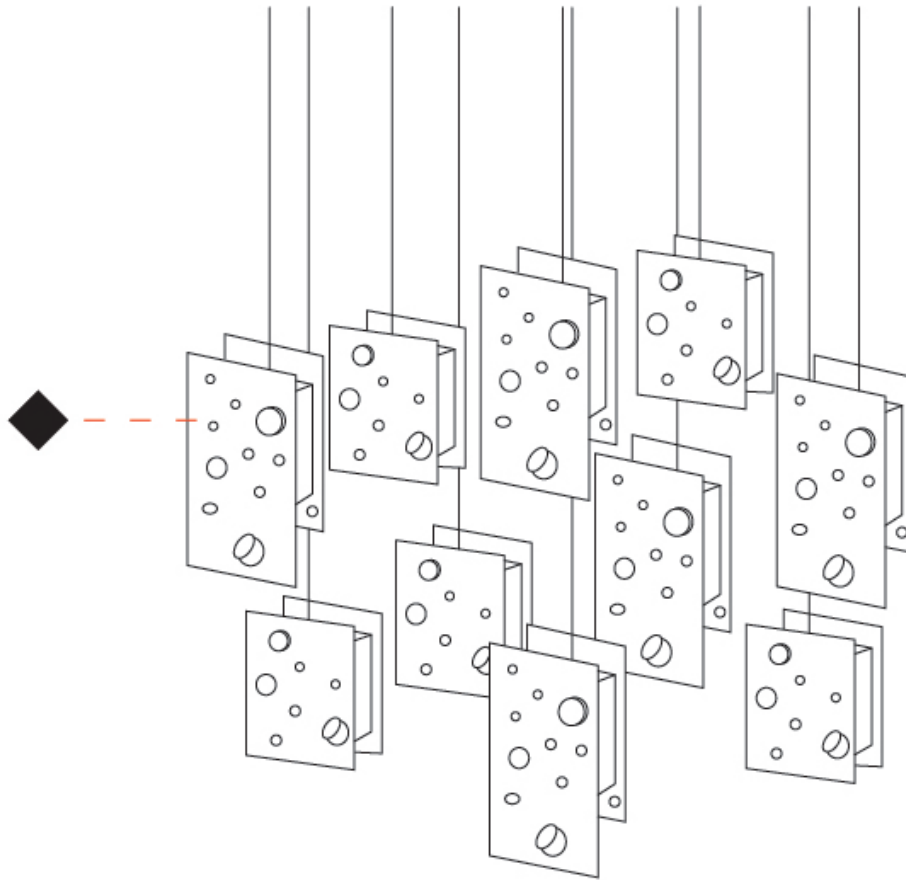

BUCHI VERTICAL SUSPENSION

D131597-

PROJECT	_____
TYPE	_____
SPECIFIER	_____
QUANTITY	_____
DATE	_____