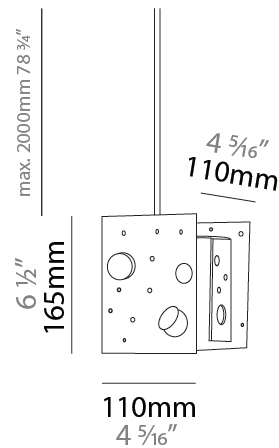

BUCHI VERTICAL SUSPENSION

D131594-

base number   Finish
Options

1. To build a product code in our configurator select the specify button on the base model # product page
2. To build a manual product code on this datasheet choose from the options listed below in blue font and add the suffix to the base model #

GENERAL

Series: Buchi _____
Subseries: Buchi Vertical _____
Partner: Knikerboker _____
Division: Design _____
Installation: Suspension _____
Product Type: Pendant _____
Mounting Location: Ceiling _____
Light Distribution: Direct _____

PHYSICAL

Shape: Abstract _____
Length (mm): 113 _____
Length (in): 4 ⁷/₁₆ _____
Width (mm): 110 _____
Width (in): 4 ⁵/₁₆ _____
Height (mm): 165 _____
Height (in): 6 ¹/₂ _____
Max. Overall Height (mm): 2165 _____
Max. Overall Height (in): 85 ¹/₄ _____
Fixture Finish: [EWH](#) / [EBK](#) / [MAN](#) / [COF](#) / [PRD](#) / [SLF](#) / [GLF](#) / [CLF](#) / [BRL](#) _____
Fixture Material: Metal _____
Cable Details: 2000mm / 78 3/4" Cable _____

ELECTRICAL

Lamp Type: LED Retrofit _____
Input Wattage (W): 5 _____
Bulb Included: Bulb Not Included _____
Lamp Base: E26 _____
Dimming: Phase Dimming (120Vac Only) _____
Input Voltage (V): 120Vac Direct Line _____

LED

CRI: >80 CRI _____

OPTICAL

RATINGS AND CERTIFICATIONS

Certified By: Certified for North American Standards _____
IP rating: IP20 _____