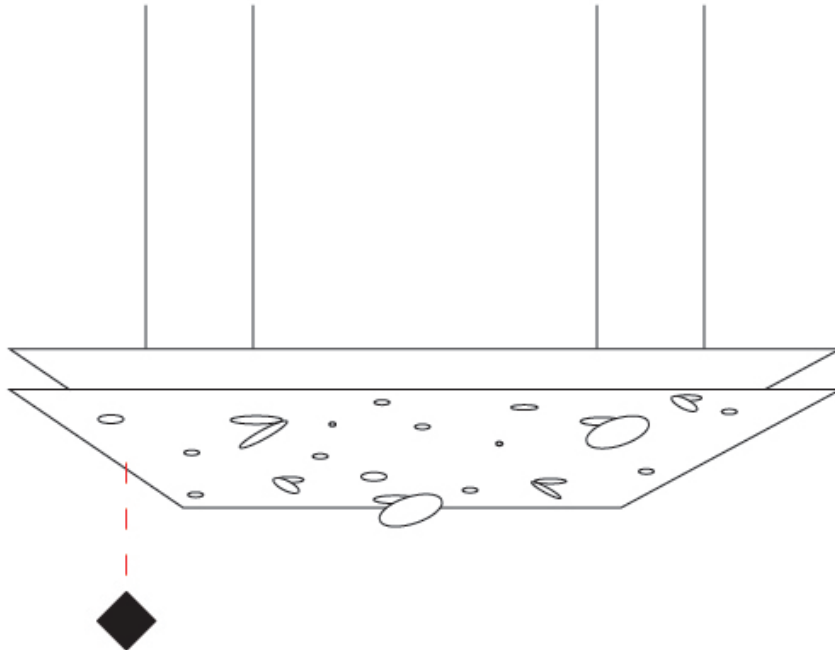

BUCHI HORIZONTAL SUSPENSION

D131599-

PROJECT
TYPE
SPECIFIER
QUANTITY
DATE

D