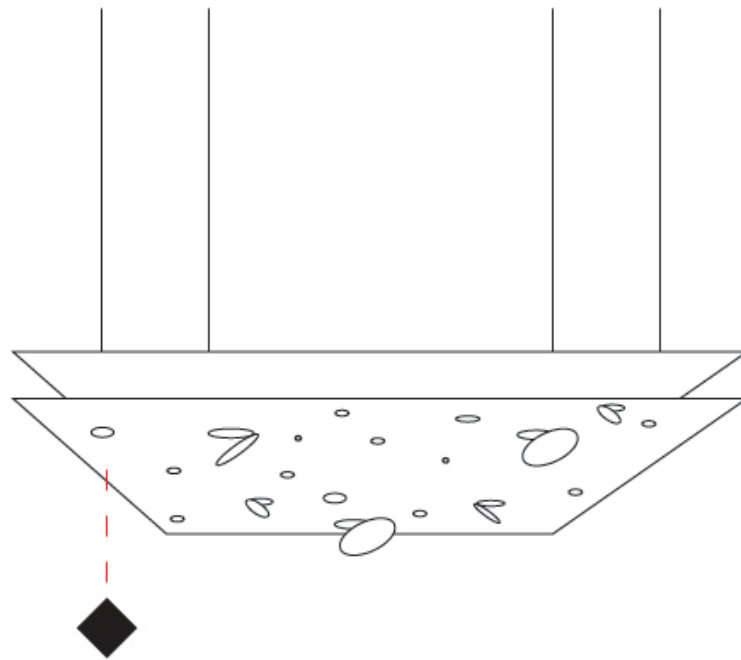

BUCHI HORIZONTAL SUSPENSION

D131598-

PROJECT

TYPE

SPECIFIER

QUANTITY

DATE

D