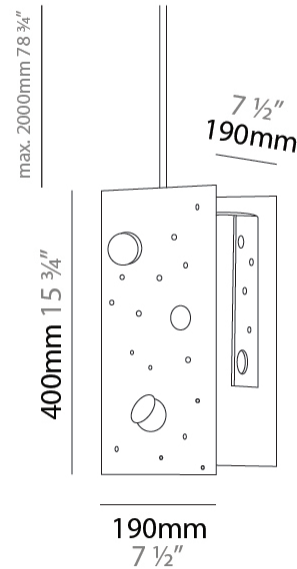

PROJECT
TYPE
SPECIFIER
QUANTITY
DATE

BUCHI VERTICAL SUSPENSION

D131596-

base number   Finish
Options

1. To build a product code in our configurator select the specify button on the base model # product page
2. To build a manual product code on this datasheet choose from the options listed below in blue font and add the suffix to the base model #

GENERAL

Series: Buchi
Subseries: Buchi Vertical
Partner: Knikerboker
Division: Design
Installation: Suspension
Product Type: Pendant
Mounting Location: Ceiling
Light Distribution: Direct

PHYSICAL

Shape: Abstract
Length (mm): 190
Length (in): 7 ½
Width (mm): 190
Width (in): 7 ½
Height (mm): 400
Height (in): 15 ¾
Max. Overall Height (mm): 2400
Max. Overall Height (in): 94 ½
Fixture Finish: [EWH](#) / [EBK](#) / [MAN](#) / [COF](#) / [PRD](#) / [SLF](#) / [GLF](#) / [CLF](#) / [BRL](#)
Fixture Material: Metal
Cable Details: 2000mm / 78 ¾" Cable

ELECTRICAL

Lamp Type: LED Retrofit
Input Wattage (W): 5
Bulb Included: Bulb Not Included
Lamp Base: E26
Dimming: Non-Dimming / Phase Dimming (120vac Only)
Input Voltage (V): 120Vac Direct Line

LED

CRI: >80 CRI

OPTICAL

RATINGS AND CERTIFICATIONS

Certified By: Certified for North American Standards
IP rating: IP20