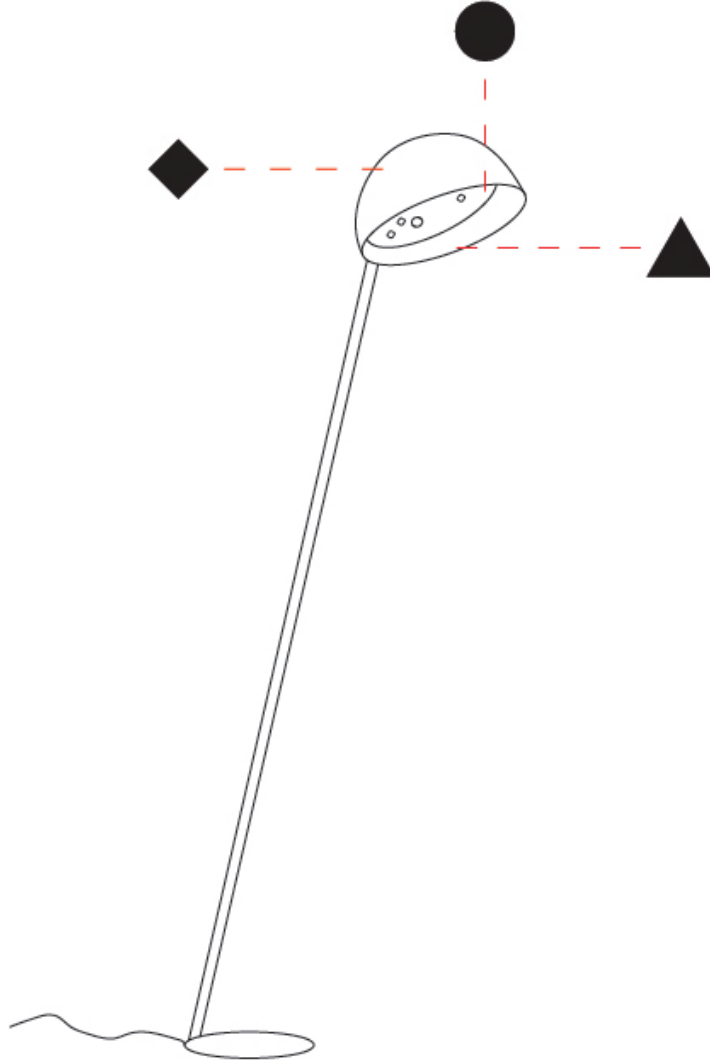

BUCOLA PORTABLE

D134164-

PROJECT

TYPE

SPECIFIER

QUANTITY

DATE

D