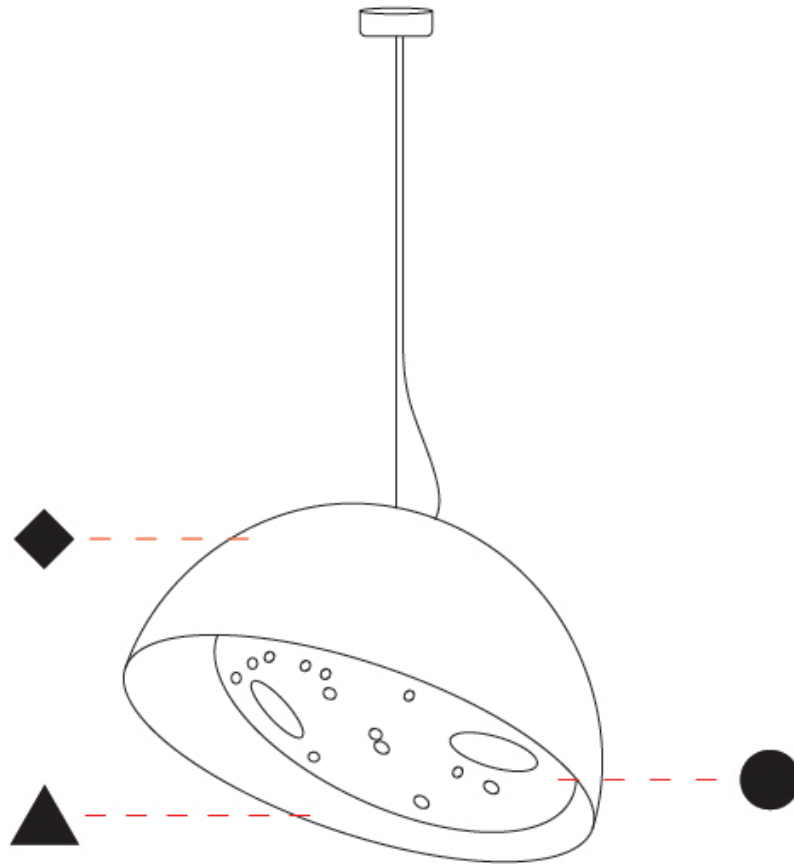

BUCOLA SUSPENSION

D131556-

PROJECT	_____
TYPE	_____
SPECIFIER	_____
QUANTITY	_____
DATE	_____

D