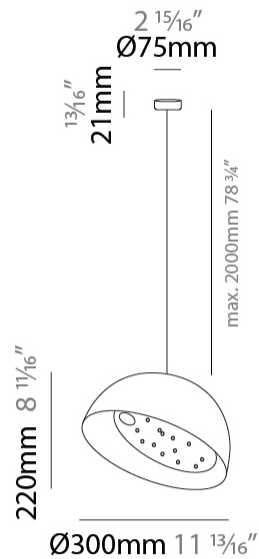

PROJECT	
TYPE	
SPECIFIER	
QUANTITY	
DATE	

BUCOLA SUSPENSION

D131552-

base number	Finish Options	Finish Options	Finish Options

1. To build a product code in our configurator select the specify button on the base model # product page
2. To build a manual product code on this datasheet choose from the options listed below in blue font and add the suffix to the base model #

GENERAL

Series: Bucola
Partner: Knikerboker
Division: Design
Installation: Suspension
Product Type: Pendant
Mounting Location: Ceiling
Light Distribution: Direct

PHYSICAL

Shape: Dome
Diameter (mm): 300
Diameter (in): 11 ¹³/₁₆
Height (mm): 220
Height (in): 8 ¹¹/₁₆
Max. Overall Height (mm): 2220
Max. Overall Height (in): 87 ³/₈
Fixture Finish: EWH / EBK / MAN / COF / PRD / SLF / GLF / CLF / BRL
Holder Finish: EWH / EBK / MAN / COF / PRD / SLF / GLF / CLF / BRL
Accent Finish: EWH / EBK / MAN / COF / PRD / SLF / GLF / CLF / BRL
Fixture Material: Metal
Cable Details: 2000mm/78 3.4" Transparent Cable

ELECTRICAL

Lamp Type: LED
Input Wattage (W): 16
Dimming: Non-Dimming / Phase Dimming (120vac Only)
Driver Included: No
Driver Location: Remote
Driver Type: Constant Current - Universal
Driver Class: Class 2
Input Voltage (V): 120 - 277
Constant Current (MA): 350

LED

CRI: >85 CRI
Lamp Life (hrs): 50000

OPTICAL

RATINGS AND CERTIFICATIONS

Certified By: CSA Certified to UL and CSA Standards
IP rating: IP20