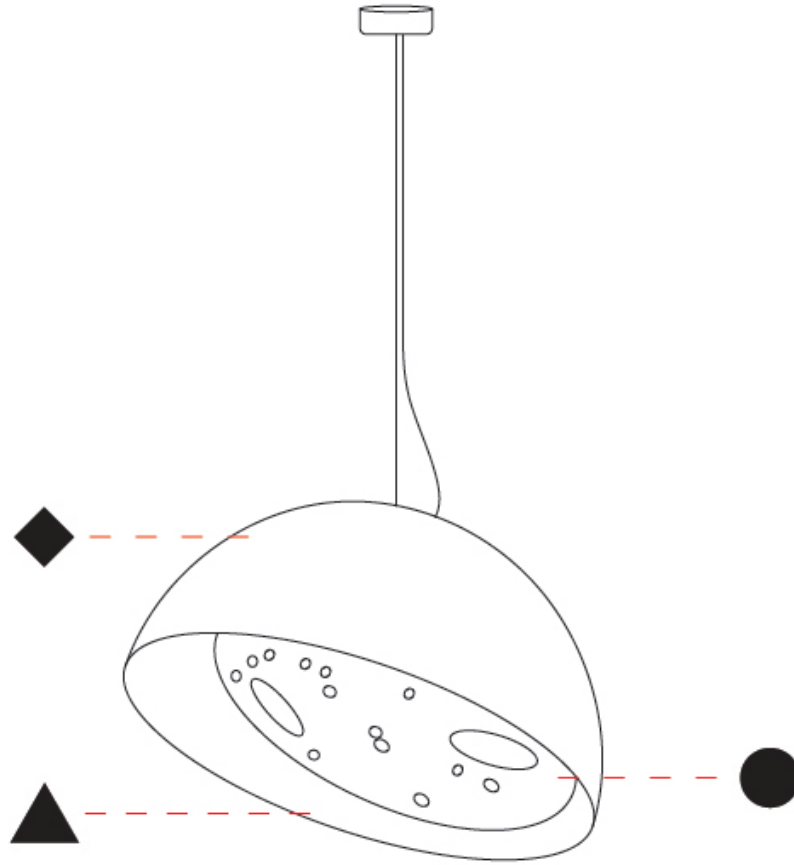

BUCOLA SUSPENSION

D131556-

PROJECT _____

TYPE _____

SPECIFIER _____

QUANTITY _____

DATE _____

D