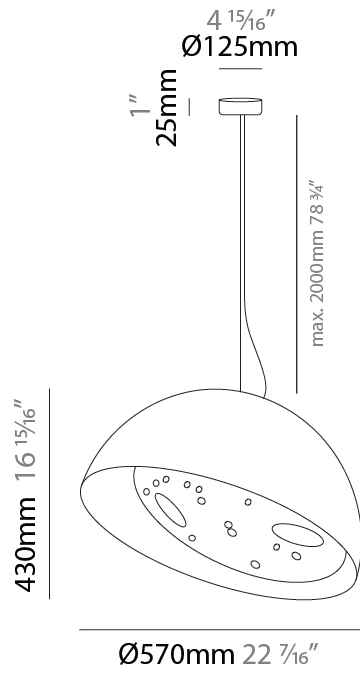

BUCOLA SUSPENSION

D131556-

base number	Finish Options	Finish Options	Finish Options

1. To build a product code in our configurator select the specify button on the base model # product page
2. To build a manual product code on this datasheet choose from the options listed below in blue font and add the suffix to the base model #

GENERAL

Series: Bucola
Partner: Knikerboker
Division: Design
Installation: Suspension
Product Type: Pendant
Mounting Location: Ceiling
Light Distribution: Direct

PHYSICAL

Shape: Dome
Diameter (mm): 570
Diameter (in): 22 ⁷/₁₆"
Height (mm): 430
Height (in): 16 ¹⁵/₁₆"
Max. Overall Height (mm): 2430
Max. Overall Height (in): 95 ¹¹/₁₆"
Fixture Finish: EWH / EBK / MAN / COF / PRD / SLF / GLF / CLF / BRL
Holder Finish: EWH / EBK / MAN / COF / PRD / SLF / GLF / CLF / BRL
Accent Finish: EWH / EBK / MAN / COF / PRD / SLF / GLF / CLF / BRL
Fixture Material: Metal
Cable Details: 2000mm/78 3.4" Transparent Cable

ELECTRICAL

Lamp Type: LED
Input Wattage (W): 64
Dimming: Non-Dimming / Phase Dimming (120vac Only)
Driver Included: No
Driver Location: Remote
Driver Type: Constant Current - Universal
Driver Class: Class 2
Input Voltage (V): 120 - 277
Constant Current (MA): 350

LED

Number of LEDs: 4
Color Temperature (°K): 3000
Max. Delivered Lumen (lm): 5400
CRI: >85 CRI
Lamp Life (hrs): 50000

OPTICAL

RATINGS AND CERTIFICATIONS

Certified By: CSA Certified to UL and CSA Standards
IP rating: IP20