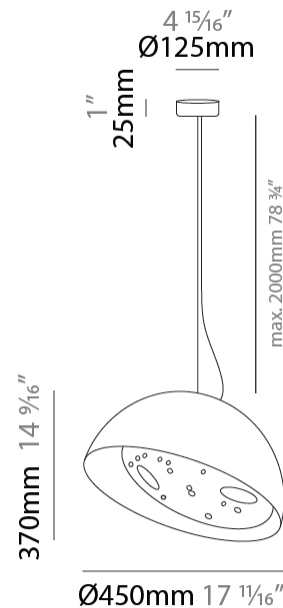

BUCOLA SUSPENSION

D131554-

base number   Finish Options   Finish Options   Finish Options

1. To build a product code in our configurator select the specify button on the base model # product page
2. To build a manual product code on this datasheet choose from the options listed below in blue font and add the suffix to the base model #

GENERAL

Series: Bucola
Partner: Knikerboker
Division: Design
Installation: Suspension
Product Type: Pendant
Mounting Location: Ceiling
Light Distribution: Direct

PHYSICAL

Shape: Dome
Diameter (mm): 450
Diameter (in): 17 ¹¹/₁₆
Height (mm): 370
Height (in): 14 ⁹/₁₆
Max. Overall Height (mm): 2370
Max. Overall Height (in): 93 ⁵/₁₆
Fixture Finish: EWH / EBK / MAN / COF / PRD / SLF / GLF / CLF / BRL
Holder Finish: EWH / EBK / MAN / COF / PRD / SLF / GLF / CLF / BRL
Accent Finish: EWH / EBK / MAN / COF / PRD / SLF / GLF / CLF / BRL
Fixture Material: Metal
Cable Details: 2000mm/78 3.4" Transparent Cable

ELECTRICAL

Input Wattage (W): 48
Dimming: Non-Dimming / Phase Dimming (120vac Only)
Driver Included: No
Driver Location: Remote
Driver Type: Constant Current - Universal
Driver Class: Class 2
Input Voltage (V): 120 - 277
Constant Current (MA): 350

LED

Number of LEDs: 3
Color Temperature (°K): 3000
Max. Delivered Lumen (lm): 5400
Lamp Life (hrs): 50000

OPTICAL

RATINGS AND CERTIFICATIONS

Certified By: CSA Certified to UL and CSA Standards
IP rating: IP20

PROJECT
TYPE
SPECIFIER
QUANTITY
DATE