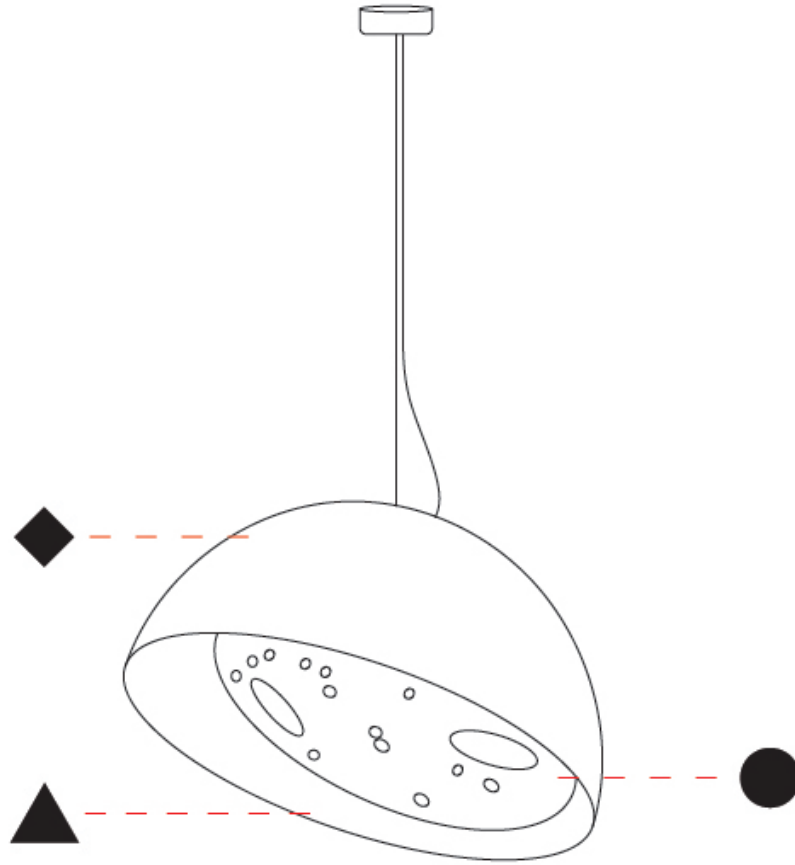

BUCOLA SUSPENSION

D131556-

PROJECT	_____
TYPE	_____
SPECIFIER	_____
QUANTITY	_____
DATE	_____

D