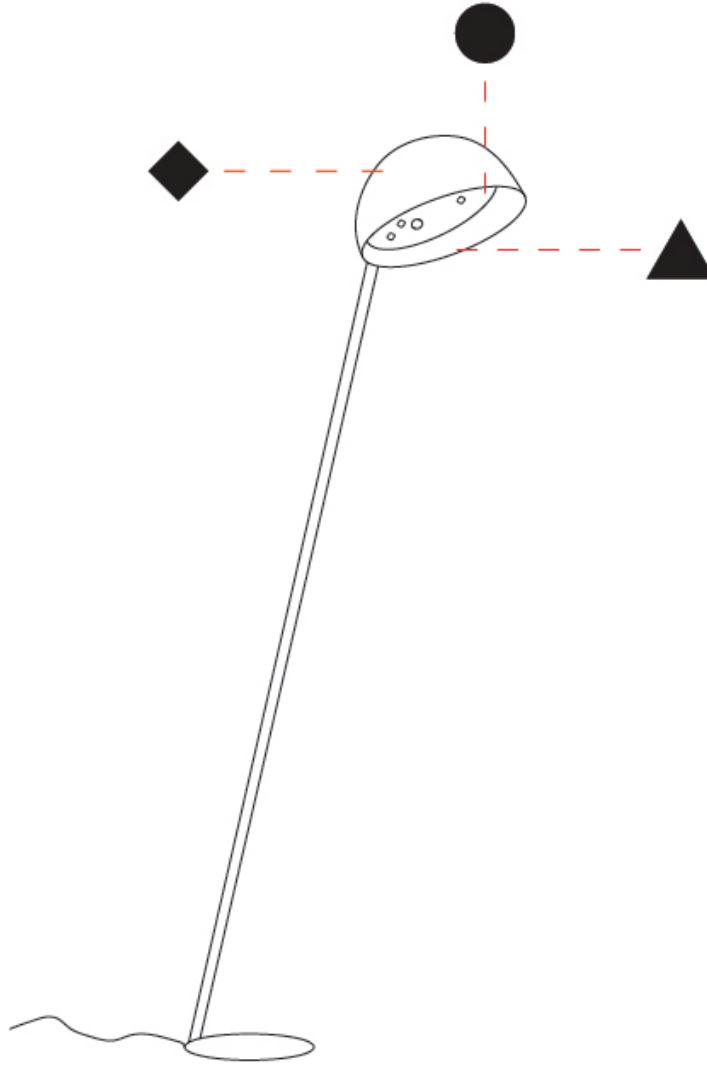

BUCOLA PORTABLE

D134164-

PROJECT _____

TYPE _____

SPECIFIER _____

QUANTITY _____

DATE _____

D