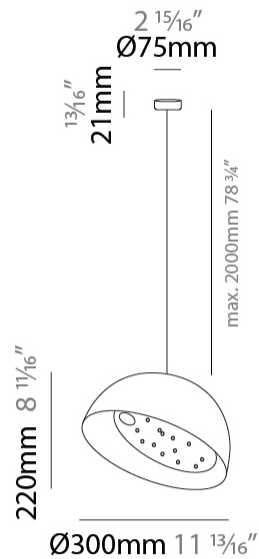

PROJECT	_____
TYPE	_____
SPECIFIER	_____
QUANTITY	_____
DATE	_____

BUCOLA SUSPENSION

D131552-

base number	Finish Options	Finish Options	Finish Options

1. To build a product code in our configurator select the specify button on the base model # product page
2. To build a manual product code on this datasheet choose from the options listed below in blue font and add the suffix to the base model #

GENERAL

Series: Bucola
Partner: Knikerboker
Division: Design
Installation: Suspension
Product Type: Pendant
Mounting Location: Ceiling
Light Distribution: Direct

PHYSICAL

Shape: Dome
Diameter (mm): 300
Diameter (in): 11 ¹³/₁₆
Height (mm): 220
Height (in): 8 ¹¹/₁₆
Max. Overall Height (mm): 2220
Max. Overall Height (in): 87 ³/₈
Fixture Finish: EWH / EBK / MAN / COF / PRD / SLF / GLF / CLF / BRL
Holder Finish: EWH / EBK / MAN / COF / PRD / SLF / GLF / CLF / BRL
Accent Finish: EWH / EBK / MAN / COF / PRD / SLF / GLF / CLF / BRL
Fixture Material: Metal
Cable Details: 2000mm/78 3.4" Transparent Cable

ELECTRICAL

Lamp Type: LED
Input Wattage (W): 16
Dimming: Non-Dimming / Phase Dimming (120vac Only)
Driver Included: No
Driver Location: Remote
Driver Type: Constant Current - Universal
Driver Class: Class 2
Input Voltage (V): 120 - 277
Constant Current (MA): 350

LED

CRI: >85 CRI
Lamp Life (hrs): 50000

OPTICAL

RATINGS AND CERTIFICATIONS

Certified By: CSA Certified to UL and CSA Standards
IP rating: IP20