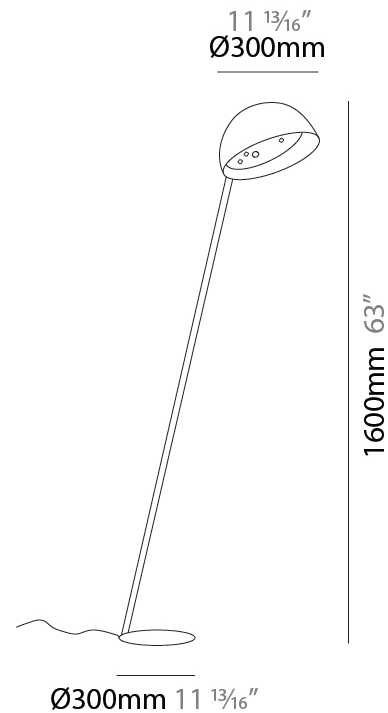

BUCOLA PORTABLE

D134164-

base number   Finish Options   Finish Options   Finish Options

1. To build a product code in our configurator select the specify button on the base model # product page
2. To build a manual product code on this datasheet choose from the options listed below in blue font and add the suffix to the base model #

GENERAL

Series: Bucola
Partner: Knikerboker
Division: Design
Installation: Portable
Product Type: Floor
Mounting Location: Floor
Light Distribution: Direct

PHYSICAL

Shape: Dome
Diameter (mm): 500
Diameter (in): 19 ¹¹/₁₆
Height (mm): 2150
Height (in): 84 ⁵/₈
Fixture Finish: EWH / EBK / MAN / COF / PRD / SLF / GLF / CLF / BRL
Holder Finish: EWH / EBK / MAN / COF / PRD / SLF / GLF / CLF / BRL
Accent Finish: EWH / EBK / MAN / COF / PRD / SLF / GLF / CLF / BRL
Fixture Material: Metal
Cable Details: 2000mm Silicon Cable

ELECTRICAL

Lamp Type: LED
Input Wattage (W): 48
Dimming: Non-Dimming / Phase Dimming (120vac Only)
Driver Included: No
Driver Location: Remote
Driver Type: Constant Current - Universal
Driver Class: Class 2
Input Voltage (V): 120 - 277
Constant Current (mA): 1050

LED

Number of LEDs: 3
Color Temperature (°K): 3000
Max. Delivered Lumen (lm): 1800
Nominal Lumen (lm): 5400
CRI: >85 CRI
Lamp Life (hrs): 50000

OPTICAL

RATINGS AND CERTIFICATIONS

Certified By: Certified for North American Standards
IP rating: IP20

PROJECT
TYPE
SPECIFIER
QUANTITY
DATE