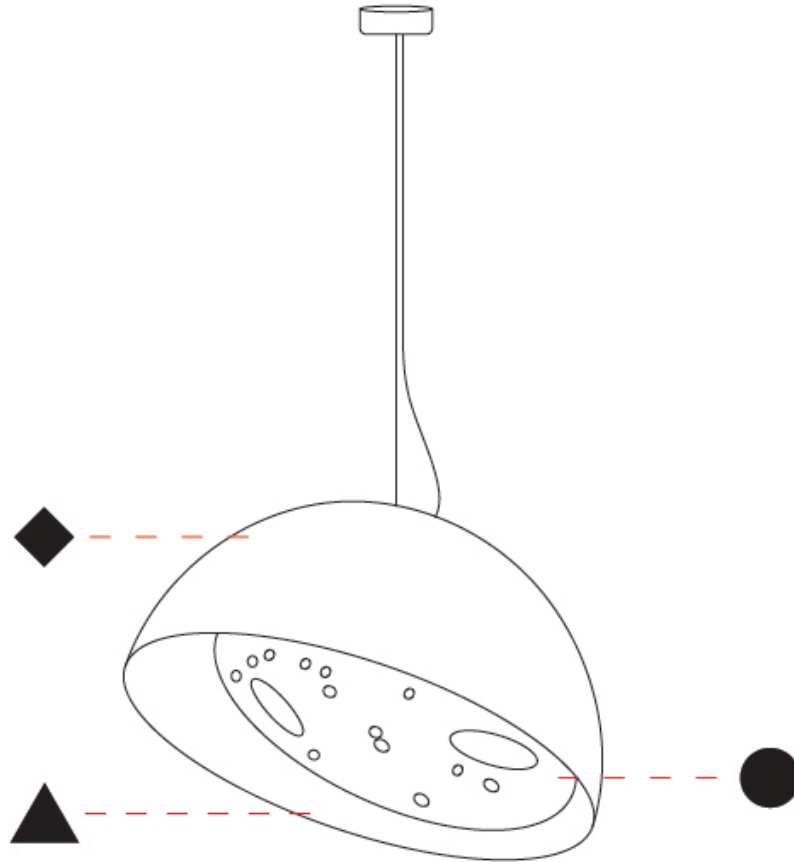

BUCOLA SUSPENSION

D131556-

PROJECT _____

TYPE _____

SPECIFIER _____

QUANTITY _____

DATE _____

D