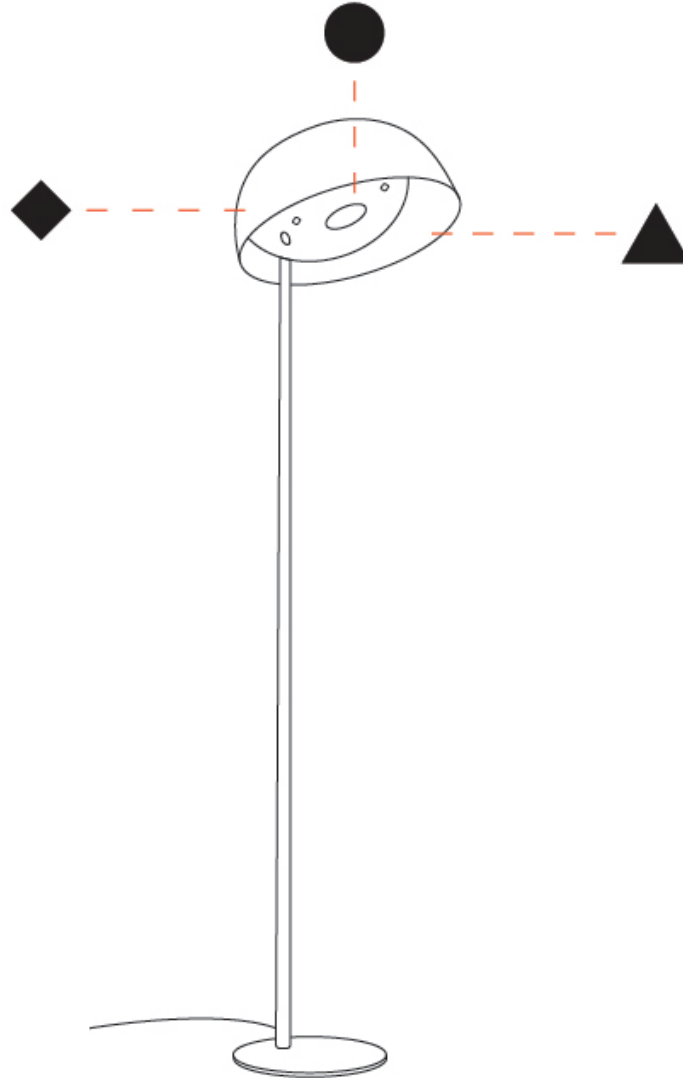

BUCOLA PORTABLE

D134171-

PROJECT _____

TYPE _____

SPECIFIER _____

QUANTITY _____

DATE _____

D