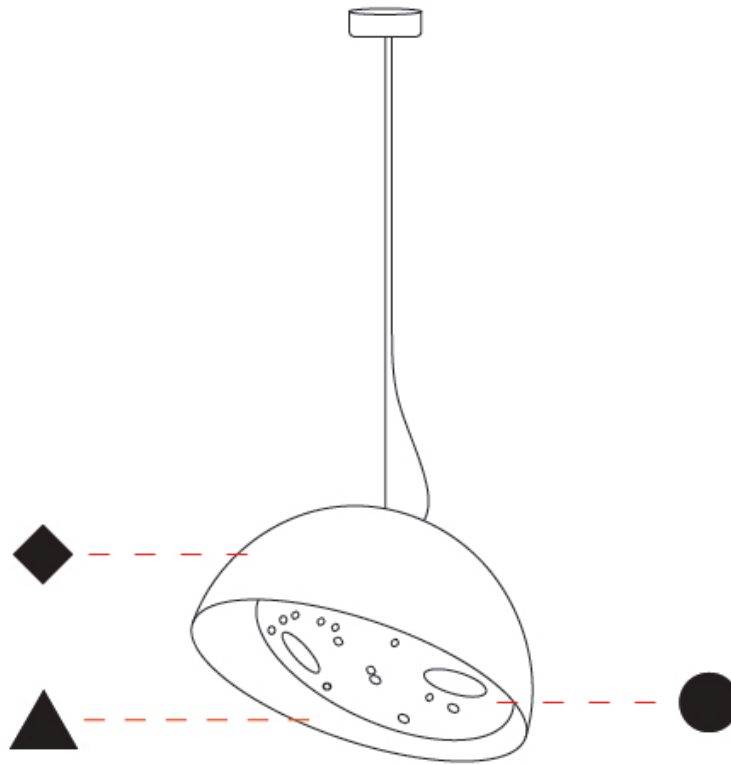

BUCOLA SUSPENSION

D131554-

PROJECT _____

TYPE _____

SPECIFIER _____

QUANTITY _____

DATE _____

D