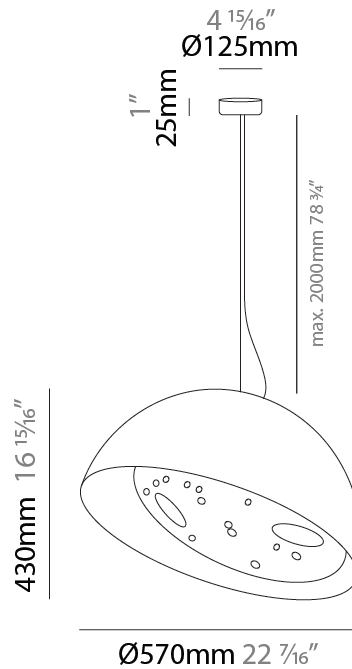

BUCOLA SUSPENSION

D131556-

base number	Finish Options	Finish Options	Finish Options

1. To build a product code in our configurator select the specify button on the base model # product page
2. To build a manual product code on this datasheet choose from the options listed below in blue font and add the suffix to the base model #

GENERAL

Series: Bucola
Partner: Knikerboker
Division: Design
Installation: Suspension
Product Type: Pendant
Mounting Location: Ceiling
Light Distribution: Direct

PHYSICAL

Shape: Dome
Diameter (mm): 570
Diameter (in): 22 7/16
Height (mm): 430
Height (in): 16 15/16
Max. Overall Height (mm): 2430
Max. Overall Height (in): 95 11/16
Fixture Finish: EWH / EBK / MAN / COF / PRD / SLF / GLF / CLF / BRL
Holder Finish: EWH / EBK / MAN / COF / PRD / SLF / GLF / CLF / BRL
Accent Finish: EWH / EBK / MAN / COF / PRD / SLF / GLF / CLF / BRL
Fixture Material: Metal
Cable Details: 2000mm/78 3.4" Transparent Cable

ELECTRICAL

Lamp Type: LED
Input Wattage (W): 64
Dimming: Non-Dimming / Phase Dimming (120vac Only)
Driver Included: No
Driver Location: Remote
Driver Type: Constant Current - Universal
Driver Class: Class 2
Input Voltage (V): 120 - 277
Constant Current (MA): 350

LED

Number of LEDs: 4
Color Temperature (°K): 3000
Max. Delivered Lumen (lm): 5400
CRI: >85 CRI
Lamp Life (hrs): 50000

OPTICAL

RATINGS AND CERTIFICATIONS

Certified By: CSA Certified to UL and CSA Standards
IP rating: IP20