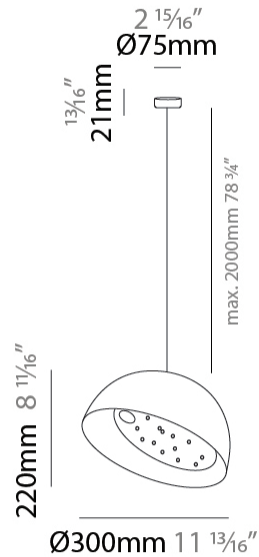

GENERAL

Series: Bucola
 Partner: Knikerboker
 Division: Design
 Installation: Suspension
 Product Type: Pendant
 Mounting Location: Ceiling
 Light Distribution: Direct

PHYSICAL

Shape: Dome
 Diameter (mm): 300
 Diameter (in): 11 ¹³/₁₆
 Height (mm): 220
 Height (in): 8 ¹¹/₁₆
 Max. Overall Height (mm): 2220
 Max. Overall Height (in): 87 ³/₈
 Fixture Finish: EWH / EBK / MAN / COF / PRD / SLF / GLF / CLF / BRL
 Holder Finish: EWH / EBK / MAN / COF / PRD / SLF / GLF / CLF / BRL
 Accent Finish: EWH / EBK / MAN / COF / PRD / SLF / GLF / CLF / BRL
 Fixture Material: Metal
 Cable Details: 2000mm/78 3.4" Transparent Cable

LED

CRI: >85 CRI
 Lamp Life (hrs): 50000

OPTICAL

RATINGS AND CERTIFICATIONS

Certified By: CSA Certified to UL and CSA Standards
 IP rating: IP20

PROJECT	
TYPE	
SPECIFIER	
QUANTITY	
DATE	

BUCOLA SUSPENSION

D131552-

GENERAL

Series: Bucola
 Partner: Knikerboker
 Division: Design
 Installation: Portable
 Product Type: Floor
 Mounting Location: Floor
 Light Distribution: Direct

PHYSICAL

Shape: Dome
 Diameter (mm): 300
 Diameter (in): 11 ¹³/₁₆
 Height (mm): 1600
 Height (in): 63
 Fixture Finish: EWH / EBK / MAN / COF / PRD / SLF / GLF / CLF / BRL
 Holder Finish: EWH / EBK / MAN / COF / PRD / SLF / GLF / CLF / BRL
 Accent Finish: EWH / EBK / MAN / COF / PRD / SLF / GLF / CLF / BRL
 Fixture Material: Metal
 Cable Details: 2000mm Silicon Cable