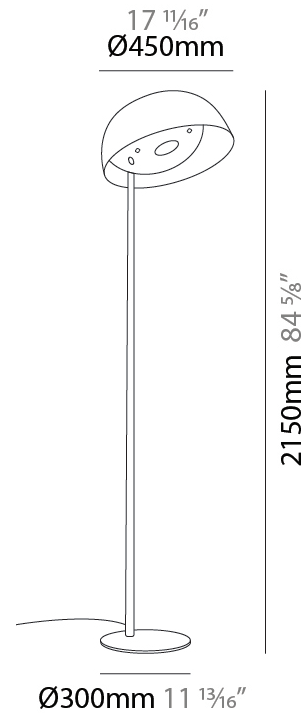

BUCOLA PORTABLE

D134171-

base number   Finish Options   Finish Options   Finish Options

1. To build a product code in our configurator select the specify button on the base model # product page
2. To build a manual product code on this datasheet choose from the options listed below in blue font and add the suffix to the base model #

GENERAL

Series: Bucola
Partner: Knikerboker
Division: Design
Installation: Portable
Product Type: Floor
Mounting Location: Floor
Light Distribution: Direct

PHYSICAL

Shape: Dome
Diameter (mm): 300
Diameter (in): 11 ¹³/₁₆
Height (mm): 1600
Height (in): 63
Fixture Finish: EWH / EBK / MAN / COF / PRD / SLF / GLF / CLF / BRL
Holder Finish: EWH / EBK / MAN / COF / PRD / SLF / GLF / CLF / BRL
Accent Finish: EWH / EBK / MAN / COF / PRD / SLF / GLF / CLF / BRL
Fixture Material: Metal
Cable Details: 2000mm Silicon Cable

ELECTRICAL

Lamp Type: LED
Input Wattage (W): 16
Dimming: Non-Dimming / Phase Dimming 120/277Vac
Driver Included: No
Driver Location: Remote
Driver Type: Constant Current - Universal
Driver Class: Class 2
Input Voltage (V): 120 - 277
Constant Current (mA): 500

LED

Number of LEDs: 1
Color Temperature (°K): 3000
Max. Delivered Lumen (lm): 1800
CRI: >85 CRI
Lamp Life (hrs): 50000

OPTICAL

RATINGS AND CERTIFICATIONS

Certified By: Certified for North American Standards
IP rating: IP20

PROJECT _____
TYPE _____
SPECIFIER _____
QUANTITY _____
DATE _____