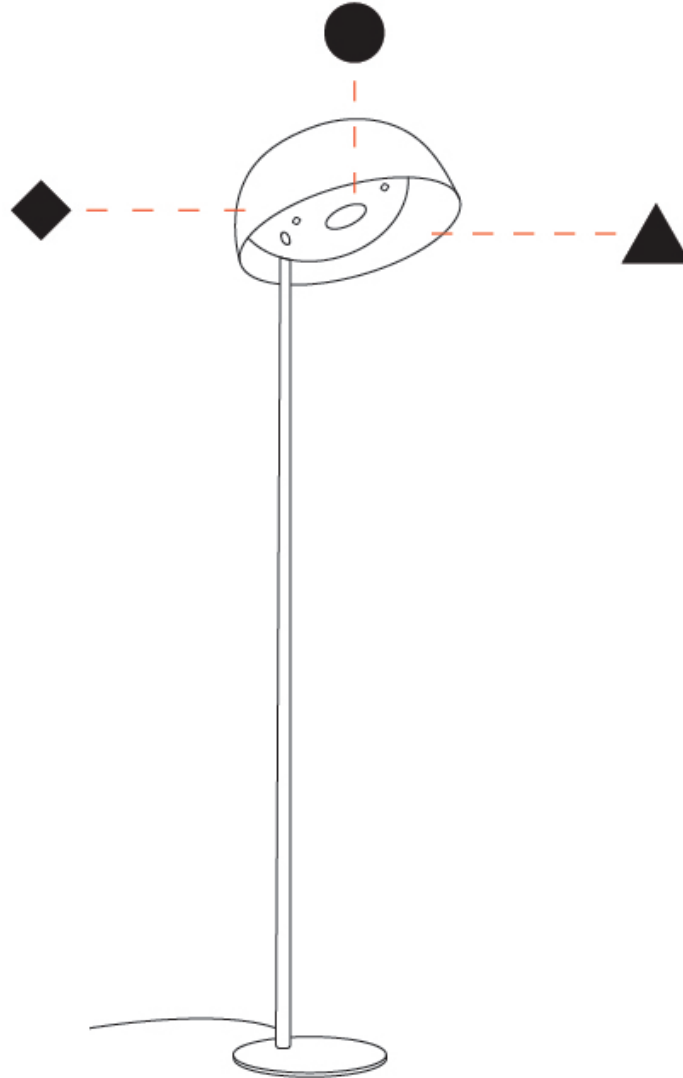

BUCOLA PORTABLE

D134171-

PROJECT	_____
TYPE	_____
SPECIFIER	_____
QUANTITY	_____
DATE	_____

D