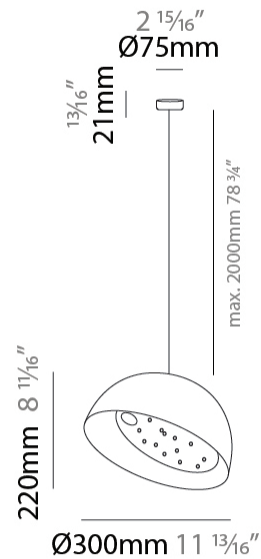

PROJECT	_____
TYPE	_____
SPECIFIER	_____
QUANTITY	_____
DATE	_____

BUCOLA SUSPENSION

D131552-

base number	Finish Options	Finish Options	Finish Options

1. To build a product code in our configurator select the specify button on the base model # product page
2. To build a manual product code on this datasheet choose from the options listed below in blue font and add the suffix to the base model #

GENERAL

Series: Bucola
Partner: Knikerboker
Division: Design
Installation: Suspension
Product Type: Pendant
Mounting Location: Ceiling
Light Distribution: Direct

PHYSICAL

Shape: Dome
Diameter (mm): 300
Diameter (in): 11 ¹³/₁₆
Height (mm): 220
Height (in): 8 ¹¹/₁₆
Max. Overall Height (mm): 2220
Max. Overall Height (in): 87 ³/₈
Fixture Finish: EWH / EBK / MAN / COF / PRD / SLF / GLF / CLF / BRL
Holder Finish: EWH / EBK / MAN / COF / PRD / SLF / GLF / CLF / BRL
Accent Finish: EWH / EBK / MAN / COF / PRD / SLF / GLF / CLF / BRL
Fixture Material: Metal
Cable Details: 2000mm/78 3.4" Transparent Cable

ELECTRICAL

Lamp Type: LED
Input Wattage (W): 16
Dimming: Non-Dimming / Phase Dimming (120vac Only)
Driver Included: No
Driver Location: Remote
Driver Type: Constant Current - Universal
Driver Class: Class 2
Input Voltage (V): 120 - 277
Constant Current (MA): 350

LED

CRI: >85 CRI
Lamp Life (hrs): 50000

OPTICAL

RATINGS AND CERTIFICATIONS

Certified By: CSA Certified to UL and CSA Standards
IP rating: IP20