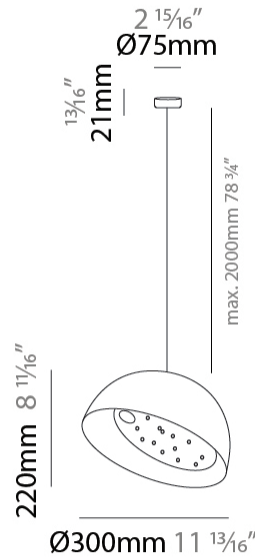

BUCOLA SUSPENSION

D131552-

base number   Finish Options   Finish Options   Finish Options

1. To build a product code in our configurator select the specify button on the base model # product page
2. To build a manual product code on this datasheet choose from the options listed below in blue font and add the suffix to the base model #

GENERAL

Series: Bucola
Partner: Knikerboker
Division: Design
Installation: Suspension
Product Type: Pendant
Mounting Location: Ceiling
Light Distribution: Direct

PHYSICAL

Shape: Dome
Diameter (mm): 300
Diameter (in): 11 ¹³/₁₆
Height (mm): 220
Height (in): 8 ¹¹/₁₆
Max. Overall Height (mm): 2220
Max. Overall Height (in): 87 ³/₈
Fixture Finish: EWH / EBK / MAN / COF / PRD / SLF / GLF / CLF / BRL
Holder Finish: EWH / EBK / MAN / COF / PRD / SLF / GLF / CLF / BRL
Accent Finish: EWH / EBK / MAN / COF / PRD / SLF / GLF / CLF / BRL
Fixture Material: Metal
Cable Details: 2000mm/78 3.4" Transparent Cable

ELECTRICAL

Lamp Type: LED
Input Wattage (W): 16
Dimming: Non-Dimming / Phase Dimming (120vac Only)
Driver Included: No
Driver Location: Remote
Driver Type: Constant Current - Universal
Driver Class: Class 2
Input Voltage (V): 120 - 277
Constant Current (MA): 350

LED

CRI: >85 CRI
Lamp Life (hrs): 50000

OPTICAL

RATINGS AND CERTIFICATIONS

Certified By: CSA Certified to UL and CSA Standards
IP rating: IP20

PROJECT	
TYPE	
SPECIFIER	
QUANTITY	
DATE