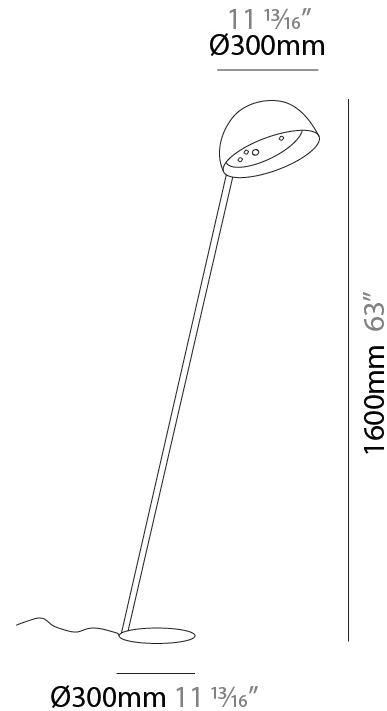

BUCOLA PORTABLE

D134164-

base number   Finish Options   Finish Options   Finish Options

1. To build a product code in our configurator select the specify button on the base model # product page
2. To build a manual product code on this datasheet choose from the options listed below in blue font and add the suffix to the base model #

GENERAL

Series: Bucola
Partner: Knikerboker
Division: Design
Installation: Portable
Product Type: Floor
Mounting Location: Floor
Light Distribution: Direct

PHYSICAL

Shape: Dome
Diameter (mm): 500
Diameter (in): 19 ¹¹/₁₆
Height (mm): 2150
Height (in): 84 ⁵/₈
Fixture Finish: EWH / EBK / MAN / COF / PRD / SLF / GLF / CLF / BRL
Holder Finish: EWH / EBK / MAN / COF / PRD / SLF / GLF / CLF / BRL
Accent Finish: EWH / EBK / MAN / COF / PRD / SLF / GLF / CLF / BRL
Fixture Material: Metal
Cable Details: 2000mm Silicon Cable

ELECTRICAL

Lamp Type: LED
Input Wattage (W): 48
Dimming: Non-Dimming / Phase Dimming (120vac Only)
Driver Included: No
Driver Location: Remote
Driver Type: Constant Current - Universal
Driver Class: Class 2
Input Voltage (V): 120 - 277
Constant Current (MA): 1050

LED

Number of LEDs: 3
Color Temperature (°K): 3000
Max. Delivered Lumen (lm): 1800
Nominal Lumen (lm): 5400
CRI: >85 CRI
Lamp Life (hrs): 50000

OPTICAL

RATINGS AND CERTIFICATIONS

Certified By: Certified for North American Standards
IP rating: IP20

PROJECT
TYPE
SPECIFIER
QUANTITY
DATE