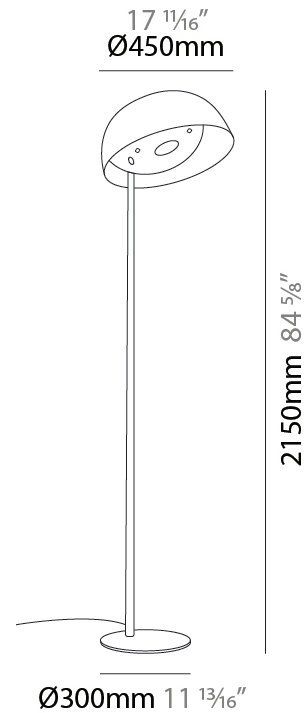

BUCOLA PORTABLE

D134171-

base number   Finish Options   Finish Options   Finish Options

1. To build a product code in our configurator select the specify button on the base model # product page
2. To build a manual product code on this datasheet choose from the options listed below in blue font and add the suffix to the base model #

GENERAL

Series: Bucola
Partner: Knikerboker
Division: Design
Installation: Portable
Product Type: Floor
Mounting Location: Floor
Light Distribution: Direct

PHYSICAL

Shape: Dome
Diameter (mm): 300
Diameter (in): 11 ¹³/₁₆
Height (mm): 1600
Height (in): 63
Fixture Finish: EWH / EBK / MAN / COF / PRD / SLF / GLF / CLF / BRL
Holder Finish: EWH / EBK / MAN / COF / PRD / SLF / GLF / CLF / BRL
Accent Finish: EWH / EBK / MAN / COF / PRD / SLF / GLF / CLF / BRL
Fixture Material: Metal
Cable Details: 2000mm Silicon Cable

ELECTRICAL

Lamp Type: LED
Input Wattage (W): 16
Dimming: Non-Dimming / Phase Dimming 120/277Vac
Driver Included: No
Driver Location: Remote
Driver Type: Constant Current - Universal
Driver Class: Class 2
Input Voltage (V): 120 - 277
Constant Current (MA): 500

LED

Number of LEDs: 1
Color Temperature (°K): 3000
Max. Delivered Lumen (lm): 1800
CRI: >85 CRI
Lamp Life (hrs): 50000

OPTICAL

RATINGS AND CERTIFICATIONS

Certified By: Certified for North American Standards
IP rating: IP20

PROJECT _____
TYPE _____
SPECIFIER _____
QUANTITY _____
DATE _____