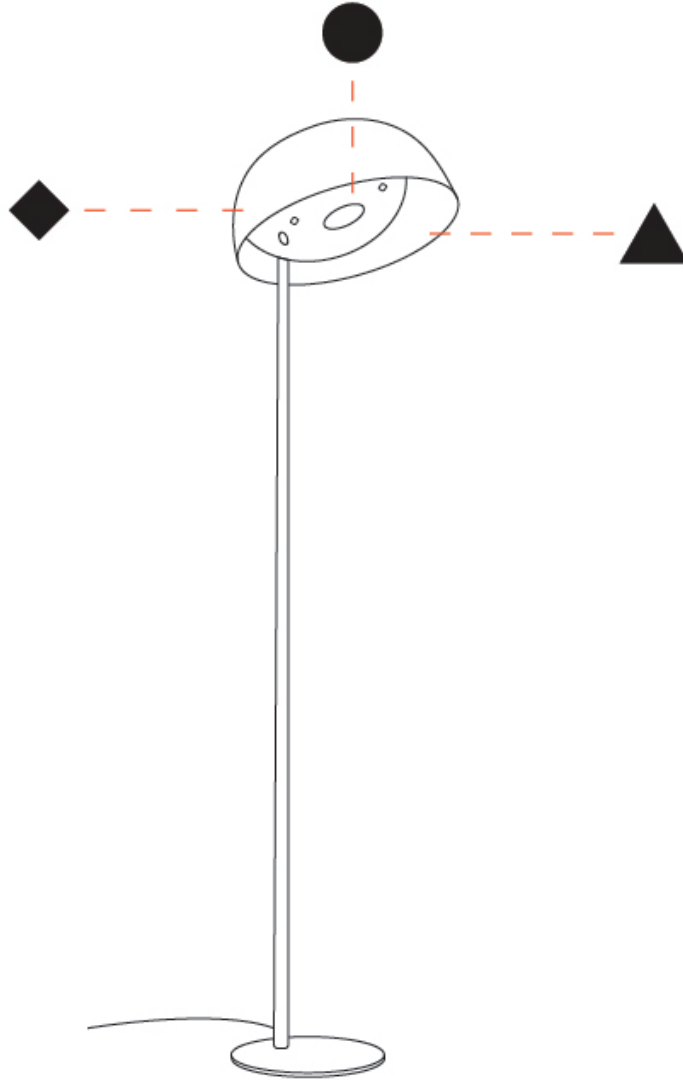

BUCOLA PORTABLE

D134171-

PROJECT	_____
TYPE	_____
SPECIFIER	_____
QUANTITY	_____
DATE	_____

D