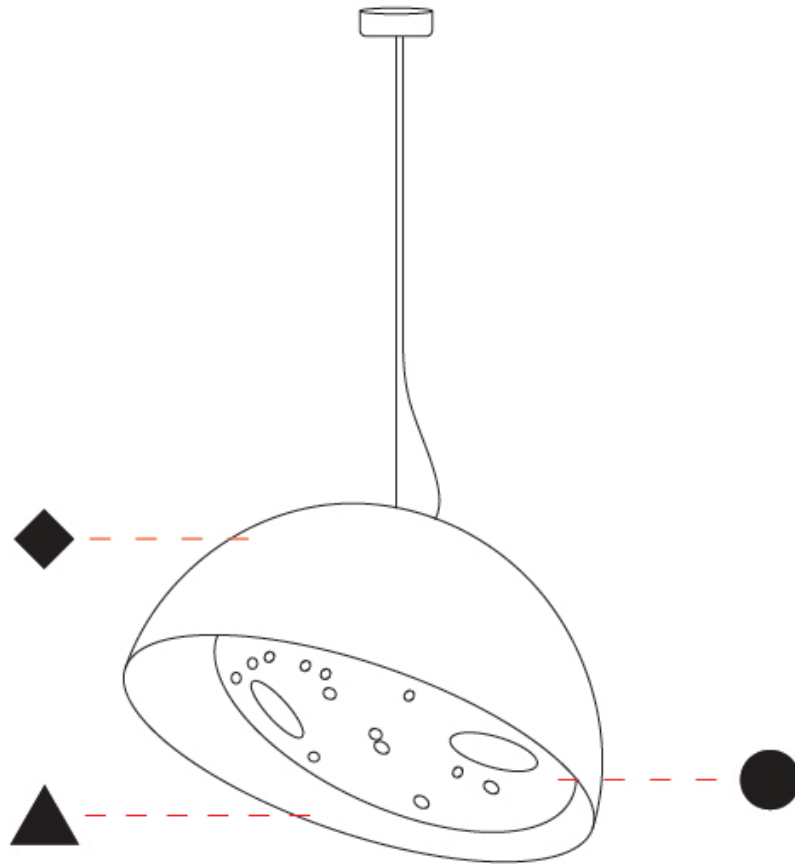

BUCOLA SUSPENSION

D131556-

PROJECT _____

TYPE _____

SPECIFIER _____

QUANTITY _____

DATE _____

D