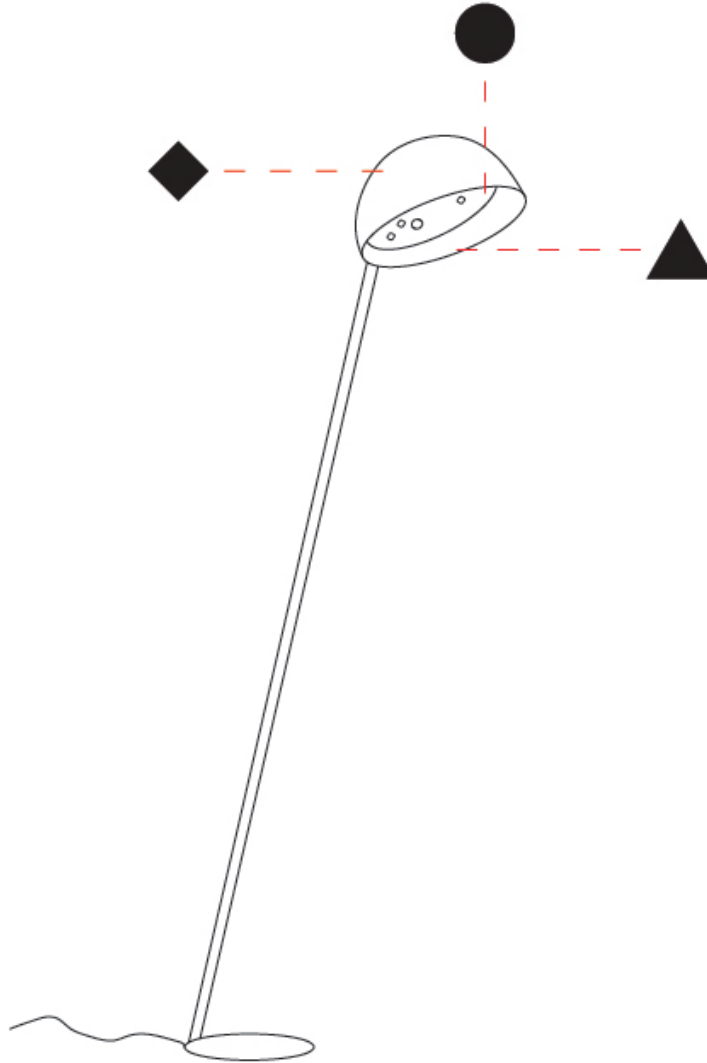

BUCOLA PORTABLE

D134164-

PROJECT _____

TYPE _____

SPECIFIER _____

QUANTITY _____

DATE _____

D