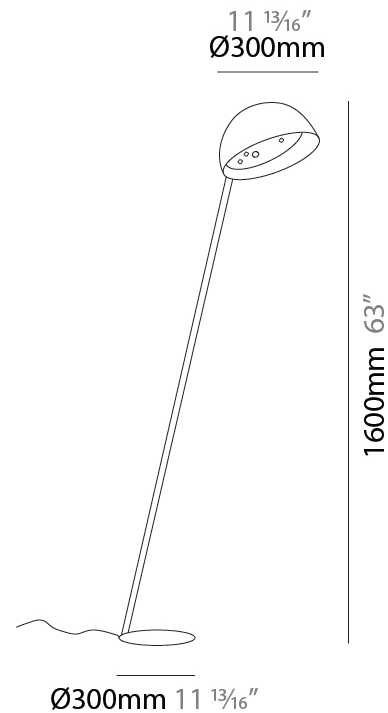

#### PHYSICAL

Shape: Dome  
 Diameter (mm): 300  
 Diameter (in): 11 <sup>13</sup>/<sub>16</sub>  
 Height (mm): 220  
 Height (in): 8 <sup>11</sup>/<sub>16</sub>  
 Max. Overall Height (mm): 2220  
 Max. Overall Height (in): 87 <sup>3</sup>/<sub>8</sub>  
 Fixture Finish: EWH / EBK / MAN / COF / PRD / SLF / GLF / CLF / BRL  
 Holder Finish: EWH / EBK / MAN / COF / PRD / SLF / GLF / CLF / BRL  
 Accent Finish: EWH / EBK / MAN / COF / PRD / SLF / GLF / CLF / BRL  
 Fixture Material: Metal  
 Cable Details: 2000mm/78 3.4" Transparent Cable

#### PHYSICAL

Shape: Dome  
 Diameter (mm): 570  
 Diameter (in): 22 7/16  
 Height (mm): 430  
 Height (in): 16 15/16  
 Max. Overall Height (mm): 2430  
 Max. Overall Height (in): 95 11/16  
 Fixture Finish: EWH / EBK / MAN / COF / PRD / SLF / GLF / CLF / BRL  
 Holder Finish: EWH / EBK / MAN / COF / PRD / SLF / GLF / CLF / BRL  
 Accent Finish: EWH / EBK / MAN / COF / PRD / SLF / GLF / CLF / BRL  
 Fixture Material: Metal  
 Cable Details: 2000mm/78 3.4" Transparent Cable

#### PHYSICAL

Shape: Dome  
 Diameter (mm): 500  
 Diameter (in): 19 <sup>11</sup>/<sub>16</sub>  
 Height (mm): 2150  
 Height (in): 84 <sup>5</sup>/<sub>8</sub>  
 Fixture Finish: EWH / EBK / MAN / COF / PRD / SLF / GLF / CLF / BRL  
 Holder Finish: EWH / EBK / MAN / COF / PRD / SLF / GLF / CLF / BRL  
 Accent Finish: EWH / EBK / MAN / COF / PRD / SLF / GLF / CLF / BRL  
 Fixture Material: Metal  
 Cable Details: 2000mm Silicon Cable

#### OPTICAL