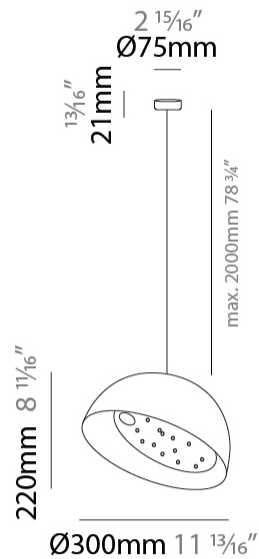

BUCOLA SUSPENSION

D131552-

base number   Finish Options   Finish Options   Finish Options

1. To build a product code in our configurator select the specify button on the base model # product page
2. To build a manual product code on this datasheet choose from the options listed below in blue font and add the suffix to the base model #

GENERAL

Series: Bucola
Partner: Knikerboker
Division: Design
Installation: Suspension
Product Type: Pendant
Mounting Location: Ceiling
Light Distribution: Direct

PHYSICAL

Shape: Dome
Diameter (mm): 300
Diameter (in): 11 ¹³/₁₆
Height (mm): 220
Height (in): 8 ¹¹/₁₆
Max. Overall Height (mm): 2220
Max. Overall Height (in): 87 ³/₈
Fixture Finish: EWH / EBK / MAN / COF / PRD / SLF / GLF / CLF / BRL
Holder Finish: EWH / EBK / MAN / COF / PRD / SLF / GLF / CLF / BRL
Accent Finish: EWH / EBK / MAN / COF / PRD / SLF / GLF / CLF / BRL
Fixture Material: Metal
Cable Details: 2000mm/78 3.4" Transparent Cable

ELECTRICAL

Lamp Type: LED
Input Wattage (W): 16
Dimming: Non-Dimming / Phase Dimming (120vac Only)
Driver Included: No
Driver Location: Remote
Driver Type: Constant Current - Universal
Driver Class: Class 2
Input Voltage (V): 120 - 277
Constant Current (MA): 350

LED

CRI: >85 CRI
Lamp Life (hrs): 50000

OPTICAL

RATINGS AND CERTIFICATIONS

Certified By: CSA Certified to UL and CSA Standards
IP rating: IP20

PROJECT	
TYPE	
SPECIFIER	
QUANTITY	
DATE