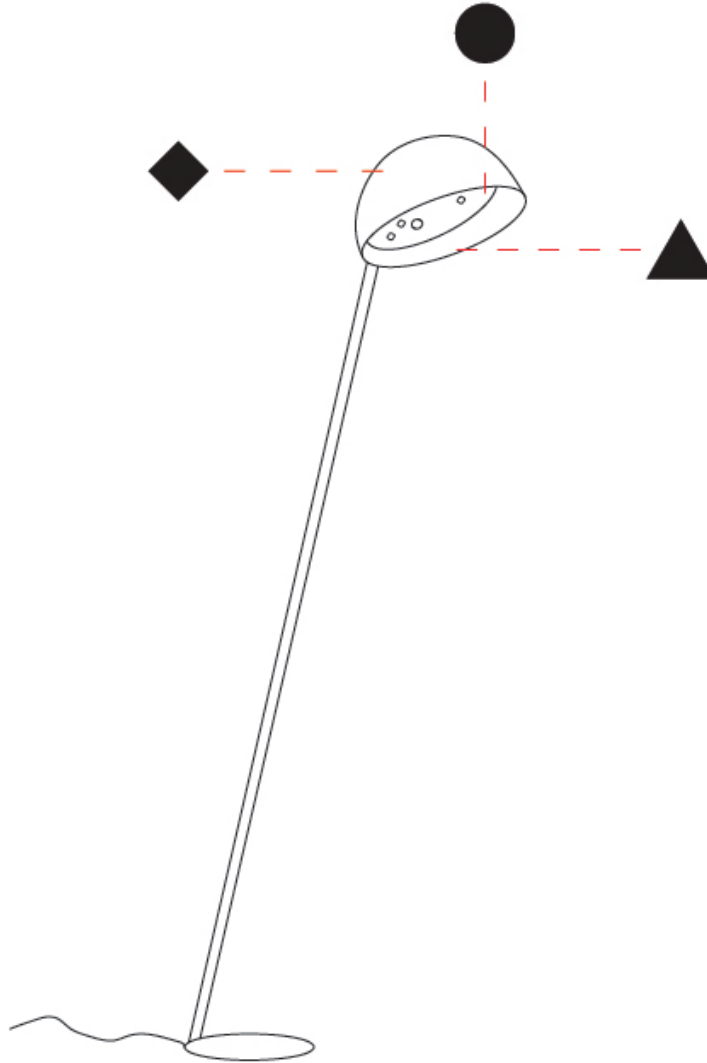

BUCOLA PORTABLE

D134164-

PROJECT

TYPE

SPECIFIER

QUANTITY

DATE

D