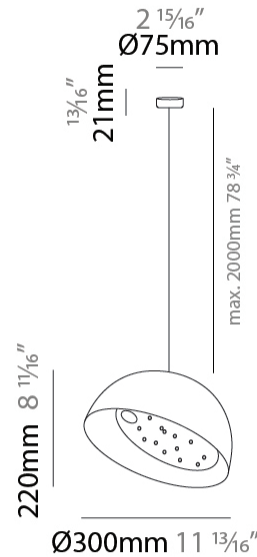

BUCOLA SUSPENSION

D131552-

base number   Finish Options   Finish Options   Finish Options

1. To build a product code in our configurator select the specify button on the base model # product page
2. To build a manual product code on this datasheet choose from the options listed below in blue font and add the suffix to the base model #

GENERAL

Series: Bucola
Partner: Knikerboker
Division: Design
Installation: Suspension
Product Type: Pendant
Mounting Location: Ceiling
Light Distribution: Direct

PHYSICAL

Shape: Dome
Diameter (mm): 300
Diameter (in): 11 ¹³/₁₆
Height (mm): 220
Height (in): 8 ¹¹/₁₆
Max. Overall Height (mm): 2220
Max. Overall Height (in): 87 ³/₈
Fixture Finish: EWH / EBK / MAN / COF / PRD / SLF / GLF / CLF / BRL
Holder Finish: EWH / EBK / MAN / COF / PRD / SLF / GLF / CLF / BRL
Accent Finish: EWH / EBK / MAN / COF / PRD / SLF / GLF / CLF / BRL
Fixture Material: Metal
Cable Details: 2000mm/78 3.4" Transparent Cable

ELECTRICAL

Lamp Type: LED
Input Wattage (W): 16
Dimming: Non-Dimming / Phase Dimming (120vac Only)
Driver Included: No
Driver Location: Remote
Driver Type: Constant Current - Universal
Driver Class: Class 2
Input Voltage (V): 120 - 277
Constant Current (MA): 350

LED

CRI: >85 CRI
Lamp Life (hrs): 50000

OPTICAL

RATINGS AND CERTIFICATIONS

Certified By: CSA Certified to UL and CSA Standards
IP rating: IP20

PROJECT _____
TYPE _____
SPECIFIER _____
QUANTITY _____
DATE _____