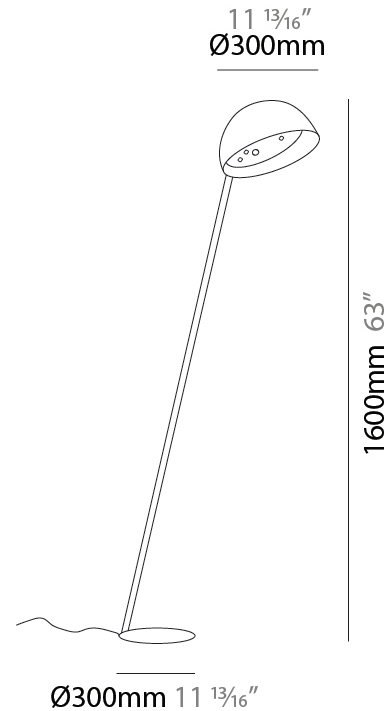

BUCOLA PORTABLE

D134164-

base number   Finish Options   Finish Options   Finish Options

1. To build a product code in our configurator select the specify button on the base model # product page
2. To build a manual product code on this datasheet choose from the options listed below in blue font and add the suffix to the base model #

GENERAL

Series: Bucola
Partner: Knikerboker
Division: Design
Installation: Portable
Product Type: Floor
Mounting Location: Floor
Light Distribution: Direct

PHYSICAL

Shape: Dome
Diameter (mm): 500
Diameter (in): 19 ¹¹/₁₆
Height (mm): 2150
Height (in): 84 ⁵/₈
Fixture Finish: EWH / EBK / MAN / COF / PRD / SLF / GLF / CLF / BRL
Holder Finish: EWH / EBK / MAN / COF / PRD / SLF / GLF / CLF / BRL
Accent Finish: EWH / EBK / MAN / COF / PRD / SLF / GLF / CLF / BRL
Fixture Material: Metal
Cable Details: 2000mm Silicon Cable

ELECTRICAL

Lamp Type: LED
Input Wattage (W): 48
Dimming: Non-Dimming / Phase Dimming (120vac Only)
Driver Included: No
Driver Location: Remote
Driver Type: Constant Current - Universal
Driver Class: Class 2
Input Voltage (V): 120 - 277
Constant Current (MA): 1050

LED

Number of LEDs: 3
Color Temperature (°K): 3000
Max. Delivered Lumen (lm): 1800
Nominal Lumen (lm): 5400
CRI: >85 CRI
Lamp Life (hrs): 50000

OPTICAL

RATINGS AND CERTIFICATIONS

Certified By: Certified for North American Standards
IP rating: IP20

PROJECT
TYPE
SPECIFIER
QUANTITY
DATE