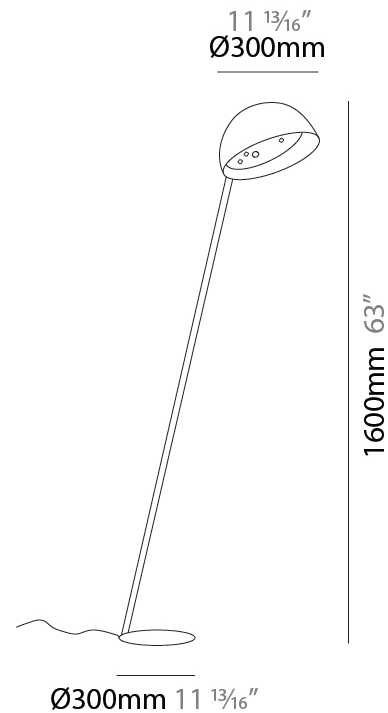

BUCOLA PORTABLE

D134164-

base number   Finish Options   Finish Options   Finish Options

1. To build a product code in our configurator select the specify button on the base model # product page
2. To build a manual product code on this datasheet choose from the options listed below in blue font and add the suffix to the base model #

GENERAL

Series: Bucola
Partner: Knikerboker
Division: Design
Installation: Portable
Product Type: Floor
Mounting Location: Floor
Light Distribution: Direct

PHYSICAL

Shape: Dome
Diameter (mm): 500
Diameter (in): 19 ¹¹/₁₆
Height (mm): 2150
Height (in): 84 ⁵/₈
Fixture Finish: EWH / EBK / MAN / COF / PRD / SLF / GLF / CLF / BRL
Holder Finish: EWH / EBK / MAN / COF / PRD / SLF / GLF / CLF / BRL
Accent Finish: EWH / EBK / MAN / COF / PRD / SLF / GLF / CLF / BRL
Fixture Material: Metal
Cable Details: 2000mm Silicon Cable

ELECTRICAL

Lamp Type: LED
Input Wattage (W): 48
Dimming: Non-Dimming / Phase Dimming (120vac Only)
Driver Included: No
Driver Location: Remote
Driver Type: Constant Current - Universal
Driver Class: Class 2
Input Voltage (V): 120 - 277
Constant Current (MA): 1050

LED

Number of LEDs: 3
Color Temperature (°K): 3000
Max. Delivered Lumen (lm): 1800
Nominal Lumen (lm): 5400
CRI: >85 CRI
Lamp Life (hrs): 50000

OPTICAL

RATINGS AND CERTIFICATIONS

Certified By: Certified for North American Standards
IP rating: IP20

PROJECT
TYPE
SPECIFIER
QUANTITY
DATE