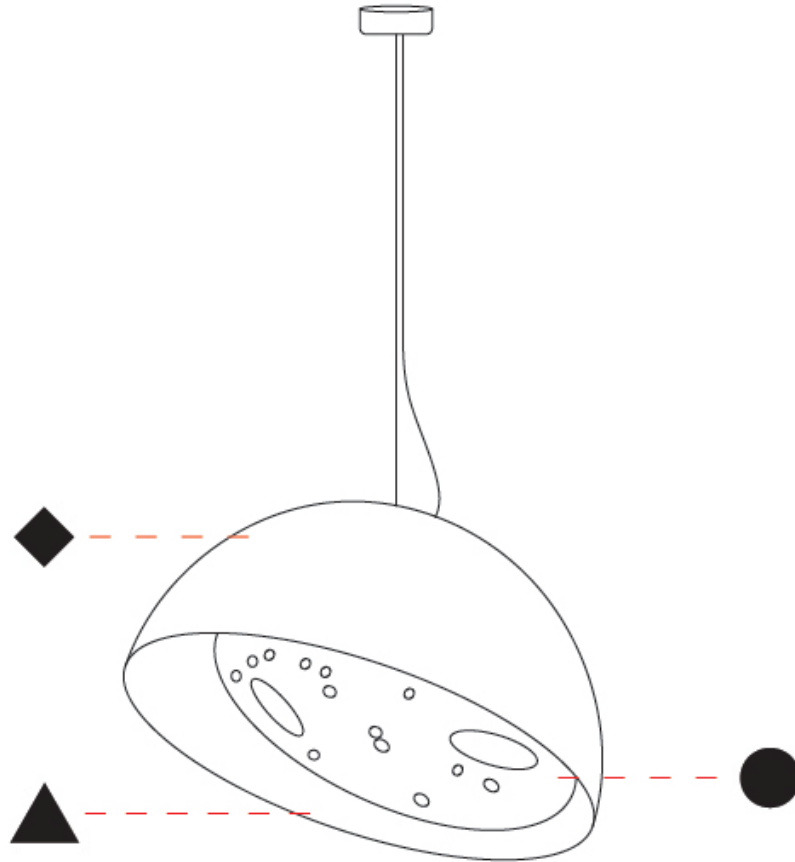

BUCOLA SUSPENSION

D131556-

PROJECT	_____
TYPE	_____
SPECIFIER	_____
QUANTITY	_____
DATE	_____

D