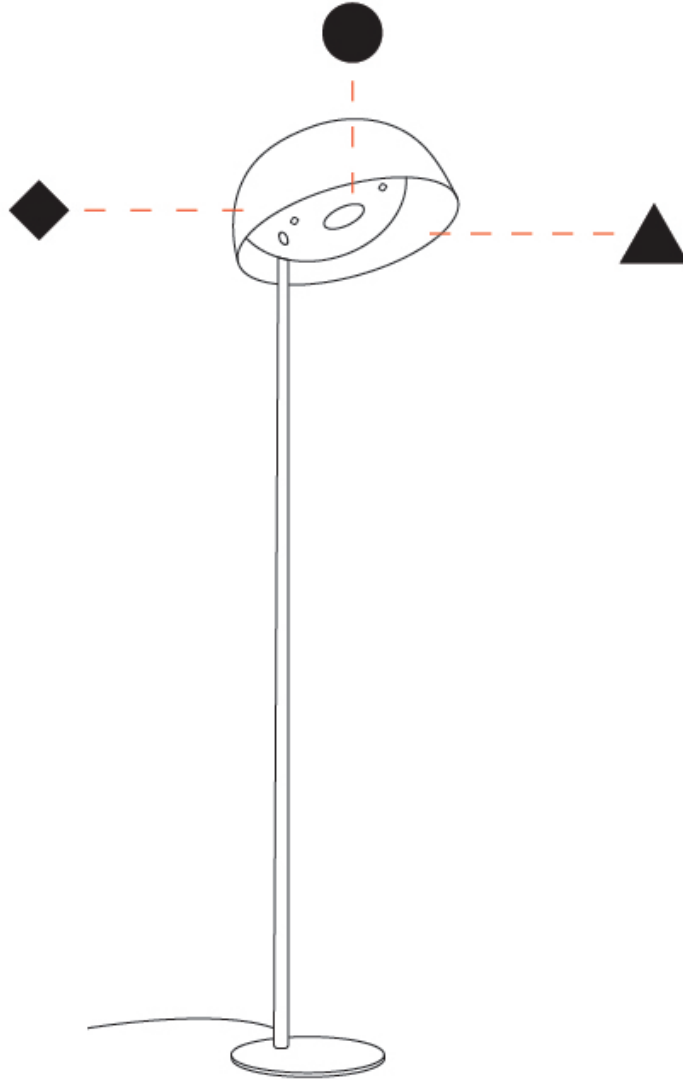

BUCOLA PORTABLE

D134171-

PROJECT	_____
TYPE	_____
SPECIFIER	_____
QUANTITY	_____
DATE	_____