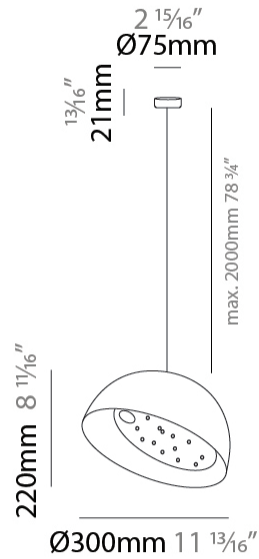

BUCOLA SUSPENSION

D131552-

base number   Finish Options   Finish Options   Finish Options

1. To build a product code in our configurator select the specify button on the base model # product page
2. To build a manual product code on this datasheet choose from the options listed below in blue font and add the suffix to the base model #

GENERAL

Series: Bucola
Partner: Knikerboker
Division: Design
Installation: Suspension
Product Type: Pendant
Mounting Location: Ceiling
Light Distribution: Direct

PHYSICAL

Shape: Dome
Diameter (mm): 300
Diameter (in): 11 ¹³/₁₆
Height (mm): 220
Height (in): 8 ¹¹/₁₆
Max. Overall Height (mm): 2220
Max. Overall Height (in): 87 ³/₈
Fixture Finish: EWH / EBK / MAN / COF / PRD / SLF / GLF / CLF / BRL
Holder Finish: EWH / EBK / MAN / COF / PRD / SLF / GLF / CLF / BRL
Accent Finish: EWH / EBK / MAN / COF / PRD / SLF / GLF / CLF / BRL
Fixture Material: Metal
Cable Details: 2000mm/78 3.4" Transparent Cable

ELECTRICAL

Lamp Type: LED
Input Wattage (W): 16
Dimming: Non-Dimming / Phase Dimming (120vac Only)
Driver Included: No
Driver Location: Remote
Driver Type: Constant Current - Universal
Driver Class: Class 2
Input Voltage (V): 120 - 277
Constant Current (MA): 350

LED

CRI: >85 CRI
Lamp Life (hrs): 50000

OPTICAL

RATINGS AND CERTIFICATIONS

Certified By: CSA Certified to UL and CSA Standards
IP rating: IP20

PROJECT	
TYPE	
SPECIFIER	
QUANTITY	
DATE