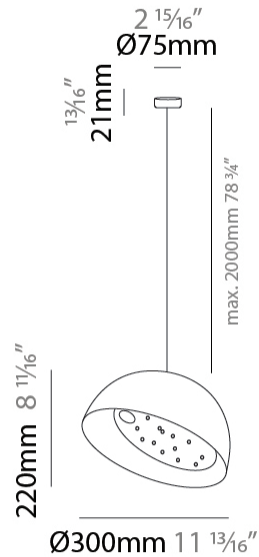

BUCOLA SUSPENSION

D131552-

base number   Finish Options   Finish Options   Finish Options

1. To build a product code in our configurator select the specify button on the base model # product page
2. To build a manual product code on this datasheet choose from the options listed below in blue font and add the suffix to the base model #

GENERAL

Series: Bucola
Partner: Knikerboker
Division: Design
Installation: Suspension
Product Type: Pendant
Mounting Location: Ceiling
Light Distribution: Direct

PHYSICAL

Shape: Dome
Diameter (mm): 300
Diameter (in): 11 ¹³/₁₆
Height (mm): 220
Height (in): 8 ¹¹/₁₆
Max. Overall Height (mm): 2220
Max. Overall Height (in): 87 ³/₈
Fixture Finish: EWH / EBK / MAN / COF / PRD / SLF / GLF / CLF / BRL
Holder Finish: EWH / EBK / MAN / COF / PRD / SLF / GLF / CLF / BRL
Accent Finish: EWH / EBK / MAN / COF / PRD / SLF / GLF / CLF / BRL
Fixture Material: Metal
Cable Details: 2000mm/78 3.4" Transparent Cable

ELECTRICAL

Lamp Type: LED
Input Wattage (W): 16
Dimming: Non-Dimming / Phase Dimming (120vac Only)
Driver Included: No
Driver Location: Remote
Driver Type: Constant Current - Universal
Driver Class: Class 2
Input Voltage (V): 120 - 277
Constant Current (MA): 350

LED

CRI: >85 CRI
Lamp Life (hrs): 50000

OPTICAL

RATINGS AND CERTIFICATIONS

Certified By: CSA Certified to UL and CSA Standards
IP rating: IP20

PROJECT	
TYPE	
SPECIFIER	
QUANTITY	
DATE