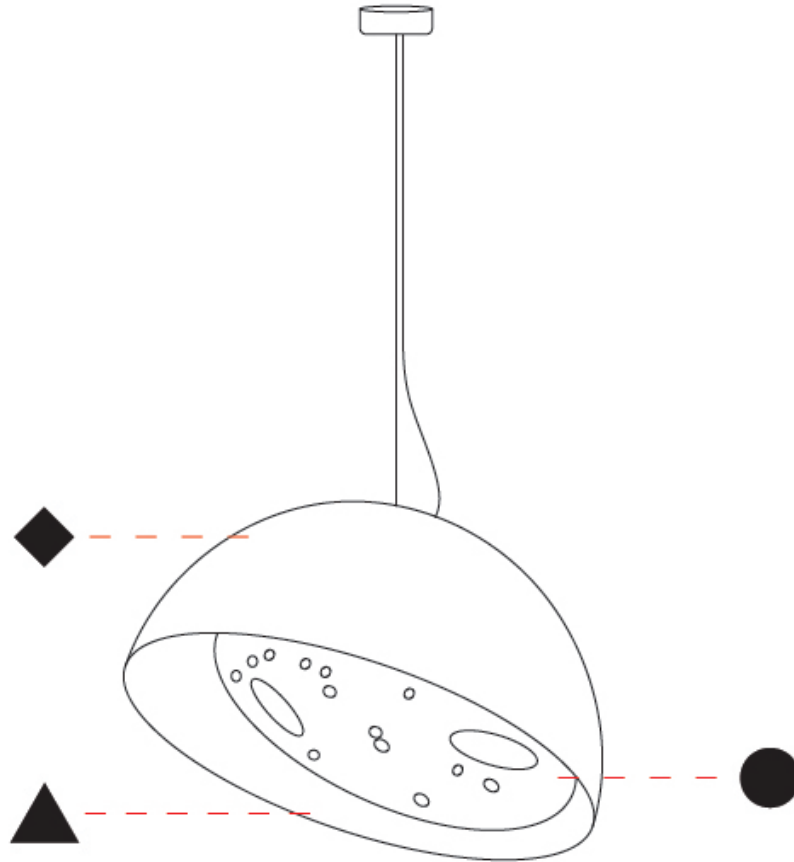

BUCOLA SUSPENSION

D131556-

PROJECT	_____
TYPE	_____
SPECIFIER	_____
QUANTITY	_____
DATE	_____

D