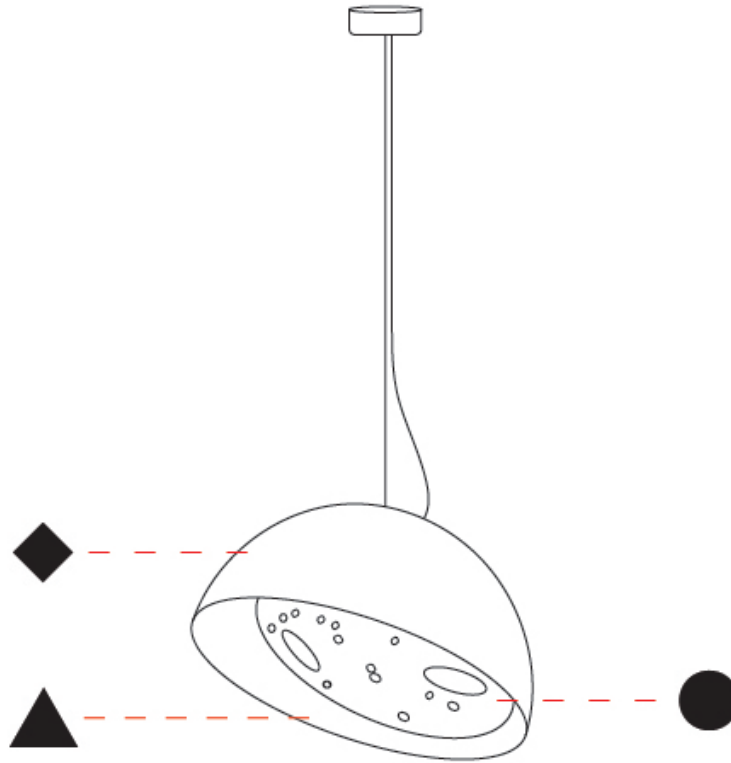

BUCOLA SUSPENSION

D131554-

PROJECT

TYPE

SPECIFIER

QUANTITY

DATE

D