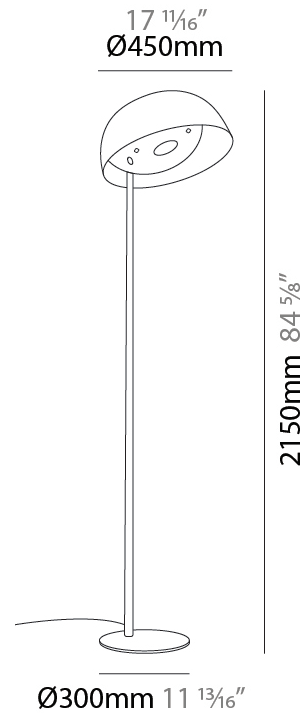

BUCOLA PORTABLE

D134171-

base number   Finish Options   Finish Options   Finish Options

1. To build a product code in our configurator select the specify button on the base model # product page
2. To build a manual product code on this datasheet choose from the options listed below in blue font and add the suffix to the base model #

GENERAL

Series: Bucola
Partner: Knikerboker
Division: Design
Installation: Portable
Product Type: Floor
Mounting Location: Floor
Light Distribution: Direct

PHYSICAL

Shape: Dome
Diameter (mm): 300
Diameter (in): 11 ¹³/₁₆
Height (mm): 1600
Height (in): 63
Fixture Finish: EWH / EBK / MAN / COF / PRD / SLF / GLF / CLF / BRL
Holder Finish: EWH / EBK / MAN / COF / PRD / SLF / GLF / CLF / BRL
Accent Finish: EWH / EBK / MAN / COF / PRD / SLF / GLF / CLF / BRL
Fixture Material: Metal
Cable Details: 2000mm Silicon Cable

ELECTRICAL

Lamp Type: LED
Input Wattage (W): 16
Dimming: Non-Dimming / Phase Dimming 120/277Vac
Driver Included: No
Driver Location: Remote
Driver Type: Constant Current - Universal
Driver Class: Class 2
Input Voltage (V): 120 - 277
Constant Current (MA): 500

LED

Number of LEDs: 1
Color Temperature (°K): 3000
Max. Delivered Lumen (lm): 1800
CRI: >85 CRI
Lamp Life (hrs): 50000

OPTICAL

RATINGS AND CERTIFICATIONS

Certified By: Certified for North American Standards
IP rating: IP20

PROJECT _____
TYPE _____
SPECIFIER _____
QUANTITY _____
DATE _____