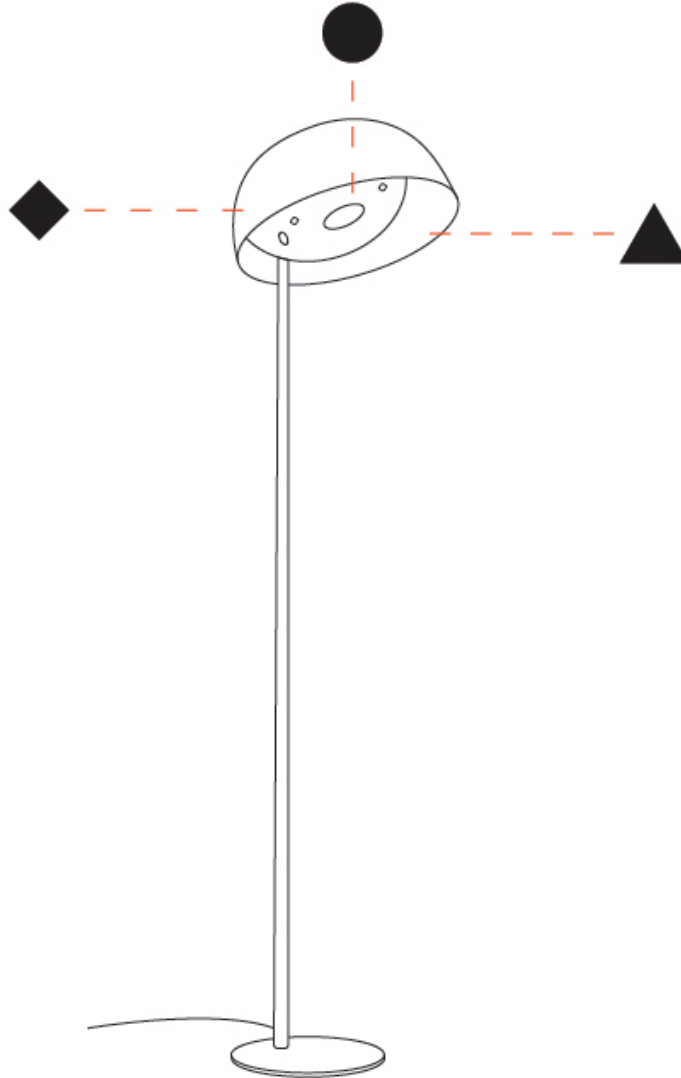

BUCOLA PORTABLE

D134171-

PROJECT _____

TYPE _____

SPECIFIER _____

QUANTITY _____

DATE _____

D