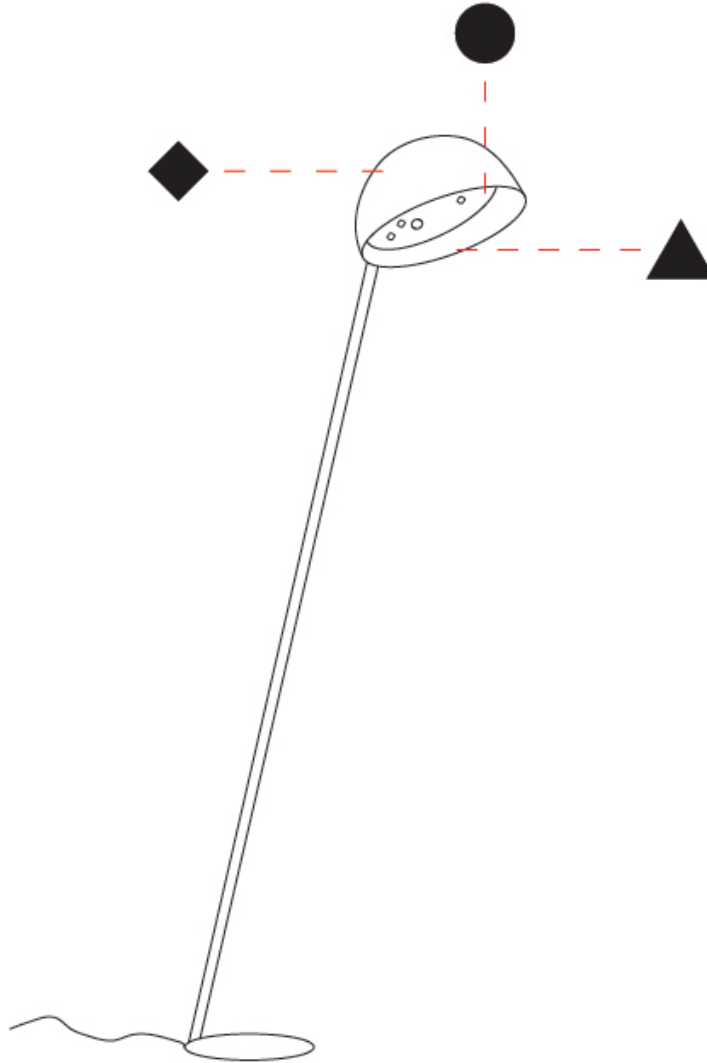

BUCOLA PORTABLE

D134164-

PROJECT	_____
TYPE	_____
SPECIFIER	_____
QUANTITY	_____
DATE	_____

D