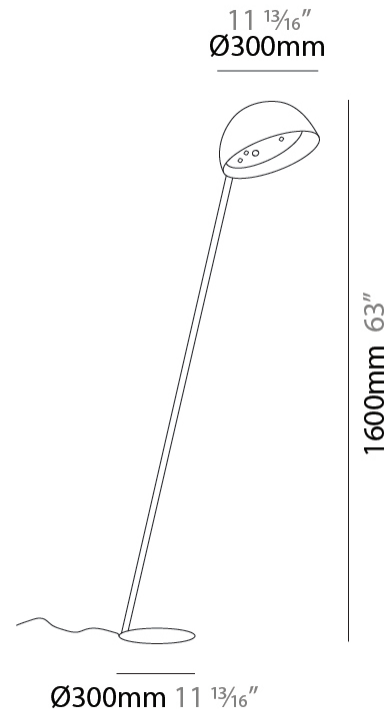

BUCOLA PORTABLE

D134164-

base number   Finish Options   Finish Options   Finish Options

1. To build a product code in our configurator select the specify button on the base model # product page
2. To build a manual product code on this datasheet choose from the options listed below in blue font and add the suffix to the base model #

GENERAL

Series: Bucola
Partner: Knikerboker
Division: Design
Installation: Portable
Product Type: Floor
Mounting Location: Floor
Light Distribution: Direct

PHYSICAL

Shape: Dome
Diameter (mm): 500
Diameter (in): 19 ¹¹/₁₆
Height (mm): 2150
Height (in): 84 ⁵/₈
Fixture Finish: EWH / EBK / MAN / COF / PRD / SLF / GLF / CLF / BRL
Holder Finish: EWH / EBK / MAN / COF / PRD / SLF / GLF / CLF / BRL
Accent Finish: EWH / EBK / MAN / COF / PRD / SLF / GLF / CLF / BRL
Fixture Material: Metal
Cable Details: 2000mm Silicon Cable

ELECTRICAL

Lamp Type: LED
Input Wattage (W): 48
Dimming: Non-Dimming / Phase Dimming (120vac Only)
Driver Included: No
Driver Location: Remote
Driver Type: Constant Current - Universal
Driver Class: Class 2
Input Voltage (V): 120 - 277
Constant Current (MA): 1050

LED

Number of LEDs: 3
Color Temperature (°K): 3000
Max. Delivered Lumen (lm): 1800
Nominal Lumen (lm): 5400
CRI: >85 CRI
Lamp Life (hrs): 50000

OPTICAL

RATINGS AND CERTIFICATIONS

Certified By: Certified for North American Standards
IP rating: IP20

PROJECT
TYPE
SPECIFIER
QUANTITY
DATE