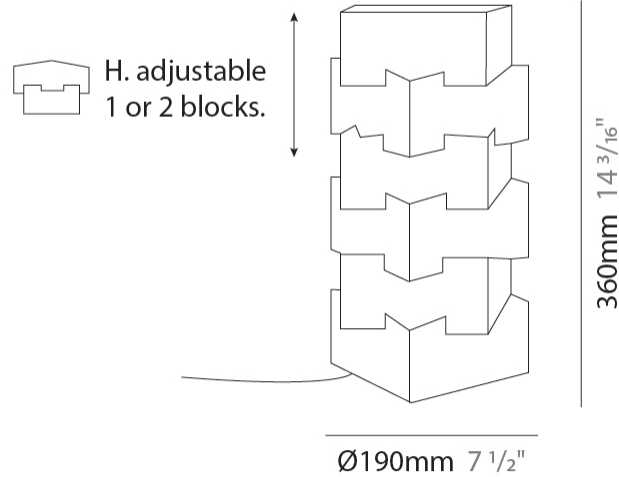

PROJECT _____

TYPE _____

SPECIFIER _____

QUANTITY _____

DATE _____

BUILDING PORTABLE

D64054-

base number   Finish
Options

1. To build a product code in our configurator select the specify button on the base model # product page
2. To build a manual product code on this datasheet choose from the options listed below in blue font and add the suffix to the base model #

GENERAL

Series: Building _____

Brand: Linea Zero _____

Division: Design _____

Mounting Type: Portable _____

Mounting Location: Table _____

Subcategory: Ambient _____

PHYSICAL

Shape: Abstract _____

Diameter (mm): 190 _____

Diameter (in): 7 1/2 _____

Height (mm): 360 _____

Height (in): 14 3/16 _____

Light Distribution: Omnidirectional _____

Diffuser: Polilux™ Shade - See Finish Options _____

Fixture Finish: WHI / SIL / NGD / COP / PKM _____

Fixture Material: Polilux™/ Metal holder _____

ELECTRICAL

Number of Lamps: 1 _____

Lamp Type: LED Retrofit _____

Bulb Included: Bulb Not Included _____

Max. Wattage Per Lamp (W): 7 _____

Lamp Base: E26 _____

Input Voltage (V): 120 _____

Upon Request: 277Vac / GU24 _____

LED

OPTICAL

RATINGS AND CERTIFICATIONS

Certified By: Certified for North American Standards _____

IP rating: IP20 _____