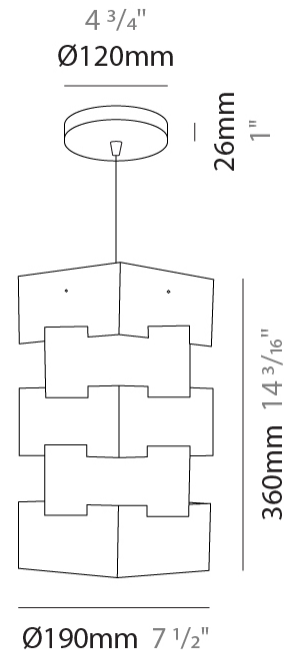

PROJECT	
TYPE	
SPECIFIER	
QUANTITY	
DATE	

BUILDING SUSPENSION

D61083-

base number   Finish
Options

1. To build a product code in our configurator select the specify button on the base model # product page
2. To build a manual product code on this datasheet choose from the options listed below in blue font and add the suffix to the base model #

GENERAL

Series: Building
Brand: Linea Zero
Division: Design
Mounting Type: Suspension
Mounting Location: Ceiling
Subcategory: Pendant

PHYSICAL

Shape: Abstract
Diameter (mm): 190
Diameter (in): 7 1/2
Height (mm): 360
Height (in): 14 3/16
Light Distribution: Omnidirectional
Diffuser: Polilux™ Shade - See Finish Options
Fixture Finish: WHI / SIL / NGD / COP / PKM
Fixture Material: Polilux™/ Metal holder

ELECTRICAL

Number of Lamps: 1
Lamp Type: LED Retrofit
Bulb Included: Bulb Not Included
Max. Wattage Per Lamp (W): 7
Lamp Base: E26
Input Voltage (V): 120
Upon Request: 277Vac / GU24

LED

OPTICAL

RATINGS AND CERTIFICATIONS

Certified By: Certified for North American Standards
IP rating: IP20