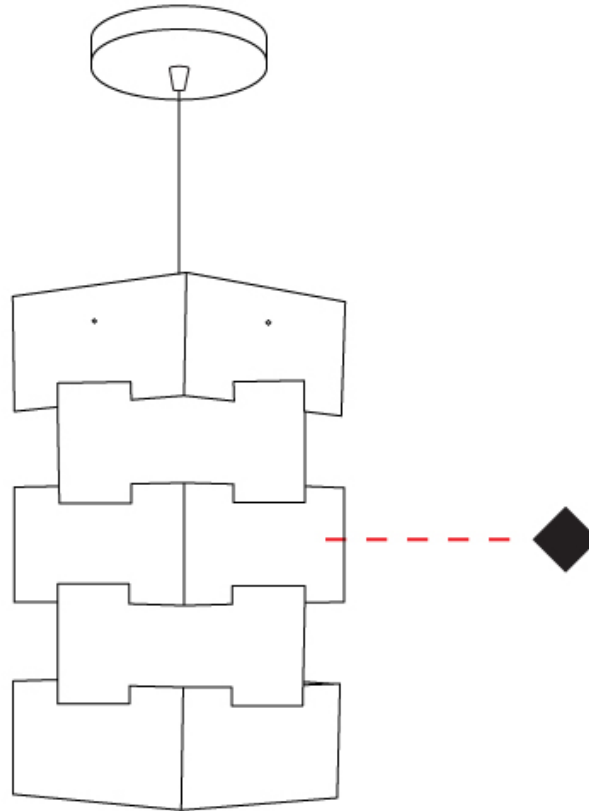

D61083-

PROJECT

TYPE

SPECIFIER

QUANTITY

DATE

D