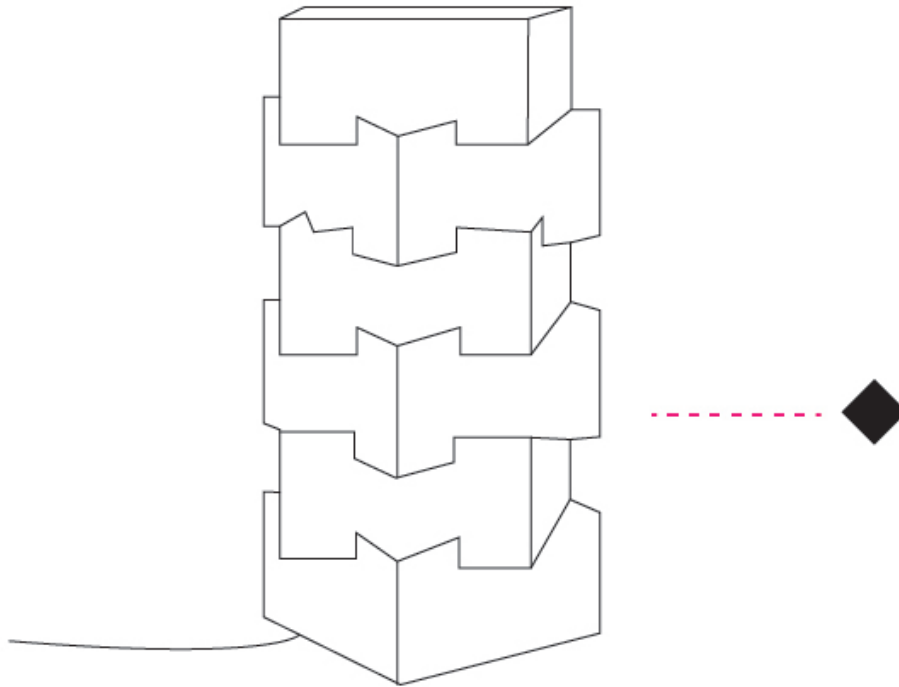

D64054-

PROJECT

TYPE

SPECIFIER

QUANTITY

DATE

D