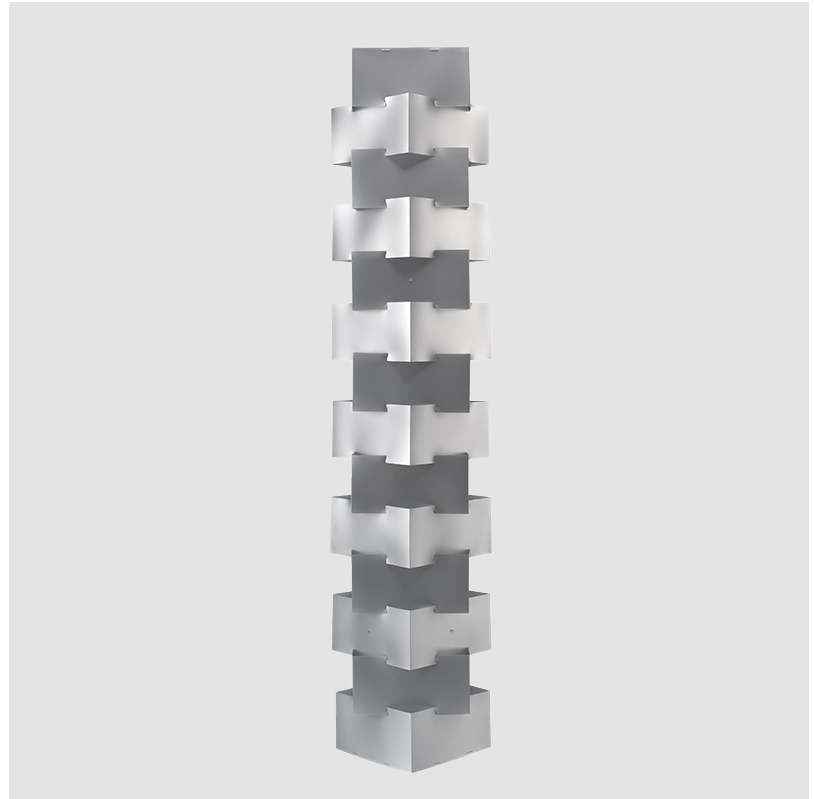

PROJECT	_____
TYPE	_____
SPECIFIER	_____
QUANTITY	_____
DATE	_____

BUILDING PORTABLE

D64055-

base number   Finish
Options

1. To build a product code in our configurator select the specify button on the base model # product page
2. To build a manual product code on this datasheet choose from the options listed below in blue font and add the suffix to the base model #

GENERAL

Series: Building
Brand: Linea Zero
Division: Design
Mounting Type: Portable
Mounting Location: Floor
Subcategory: Ambient

PHYSICAL

Shape: Abstract
Diameter (mm): 380
Diameter (in): 14 ¹⁵/₁₆
Height (mm): 1640
Height (in): 64 ⁹/₁₆
Light Distribution: Omnidirectional
Diffuser: Polilux™ Shade - See Finish Options
Fixture Finish: WHI / SIL / NGD / COP / PKM
Fixture Material: Polilux™/ Metal holder

ELECTRICAL

Number of Lamps: 3
Lamp Type: LED Retrofit
Bulb Included: Bulb Not Included
Max. Wattage Per Lamp (W): 7
Lamp Base: E26
Input Voltage (V): 120
Upon Request: 277Vac / GU24

LED

OPTICAL

RATINGS AND CERTIFICATIONS

Certified By: Certified for North American Standards
IP rating: IP20