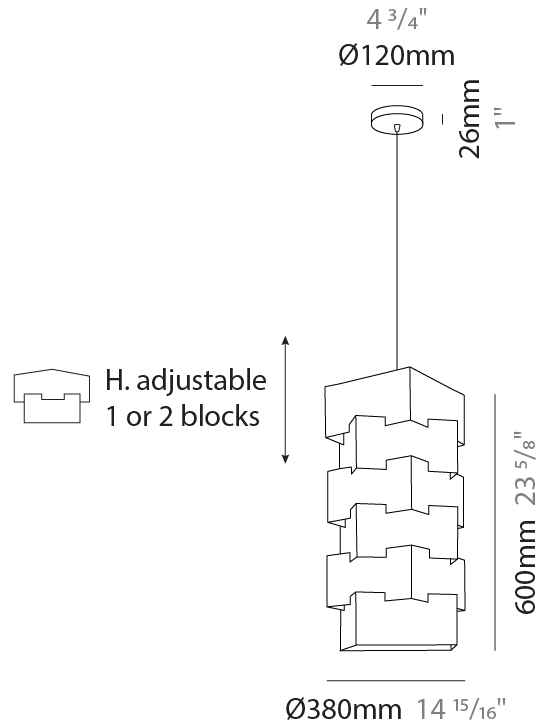

BUILDING SUSPENSION

D61082-

base number   Finish
Options

1. To build a product code in our configurator select the specify button on the base model # product page
2. To build a manual product code on this datasheet choose from the options listed below in blue font and add the suffix to the base model #

GENERAL

Series: Building _____
Brand: Linea Zero _____
Division: Design _____
Mounting Type: Suspension _____
Mounting Location: Ceiling _____
Subcategory: Pendant _____

PHYSICAL

Shape: Abstract _____
Diameter (mm): 380 _____
Diameter (in): 14 ¹⁵/₁₆ _____
Height (mm): 600 _____
Height (in): 23 ⁵/₈ _____
Light Distribution: Omnidirectional _____
Diffuser: Polilux™ Shade - See Finish Options _____
Fixture Finish: WHI / SIL / NGD / COP / PKM _____
Fixture Material: Polilux™/ Metal holder _____

ELECTRICAL

Number of Lamps: 1 _____
Lamp Type: LED Retrofit _____
Bulb Included: Bulb Not Included _____
Max. Wattage Per Lamp (W): 7 _____
Lamp Base: E26 _____
Input Voltage (V): 120 _____
Upon Request: 277Vac / GU24 _____

LED

OPTICAL

RATINGS AND CERTIFICATIONS

Certified By: Certified for North American Standards _____
IP rating: IP20 _____