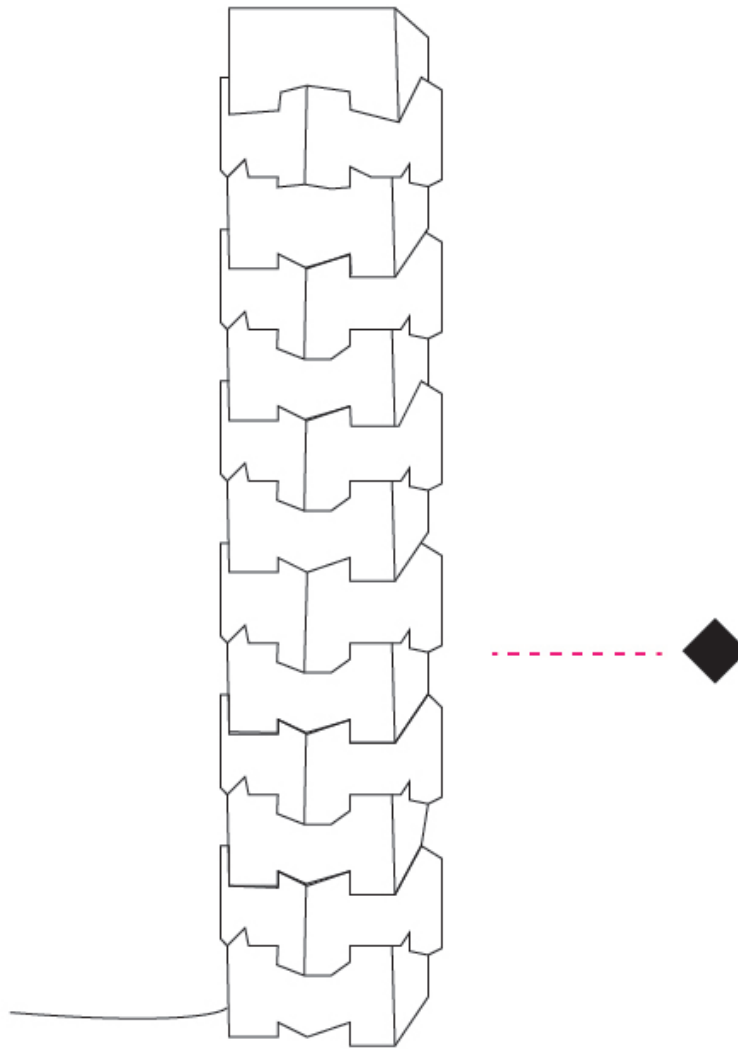

D64055-

PROJECT

TYPE

SPECIFIER

QUANTITY

DATE

D