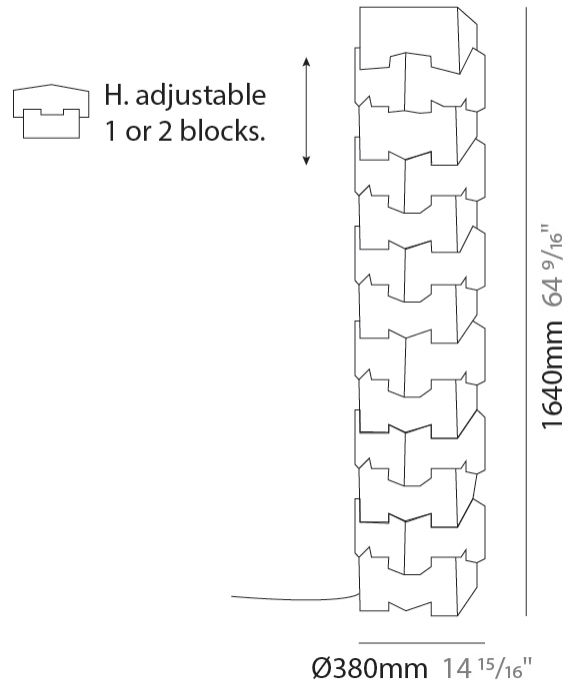

PROJECT	_____
TYPE	_____
SPECIFIER	_____
QUANTITY	_____
DATE	_____

BUILDING PORTABLE

D64055-

base number   Finish
Options

1. To build a product code in our configurator select the specify button on the base model # product page
2. To build a manual product code on this datasheet choose from the options listed below in blue font and add the suffix to the base model #

GENERAL

Series: Building
Brand: Linea Zero
Division: Design
Mounting Type: Portable
Mounting Location: Floor
Subcategory: Ambient

PHYSICAL

Shape: Abstract
Diameter (mm): 380
Diameter (in): 14 ¹⁵/₁₆
Height (mm): 1640
Height (in): 64 ⁹/₁₆
Light Distribution: Omnidirectional
Diffuser: Polilux™ Shade - See Finish Options
Fixture Finish: WHI / SIL / NGD / COP / PKM
Fixture Material: Polilux™/ Metal holder

ELECTRICAL

Number of Lamps: 3
Lamp Type: LED Retrofit
Bulb Included: Bulb Not Included
Max. Wattage Per Lamp (W): 7
Lamp Base: E26
Input Voltage (V): 120
Upon Request: 277Vac / GU24

LED

OPTICAL

RATINGS AND CERTIFICATIONS

Certified By: Certified for North American Standards
IP rating: IP20