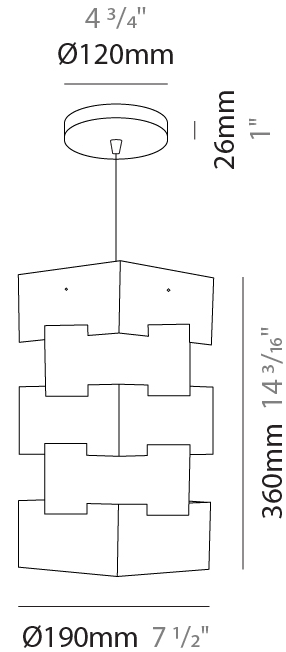

BUILDING SUSPENSION

D61083-

base number   Finish
Options

1. To build a product code in our configurator select the specify button on the base model # product page
2. To build a manual product code on this datasheet choose from the options listed below in blue font and add the suffix to the base model #

GENERAL

Series: Building
Partner: Linea Zero
Division: Design
Installation: Suspension
Product Type: Pendant
Mounting Location: Ceiling

PHYSICAL

Shape: Abstract
Diameter (mm): 190
Diameter (in): 7 1/2
Height (mm): 360
Height (in): 14 3/16
Diffuser: Polilux™ Shade - See Finish Options
[Fixture Finish: WHI / SIL / NGD / COP / PKM](#)
Fixture Material: Polilux™/ Metal holder
Primary Material: Non-Static Polilux

ELECTRICAL

Number of Lamps: 1
Lamp Type: LED Retrofit
Bulb Included: Bulb Not Included
Max. Wattage Per Lamp (W): 7
Lamp Base: E26
Input Voltage (V): 120
Upon Request: 277Vac / GU24

LED

OPTICAL

RATINGS AND CERTIFICATIONS

Certified By: Certified for North American Standards
IP rating: IP20

PROJECT	_____
TYPE	_____
SPECIFIER	_____
QUANTITY	_____
DATE	_____