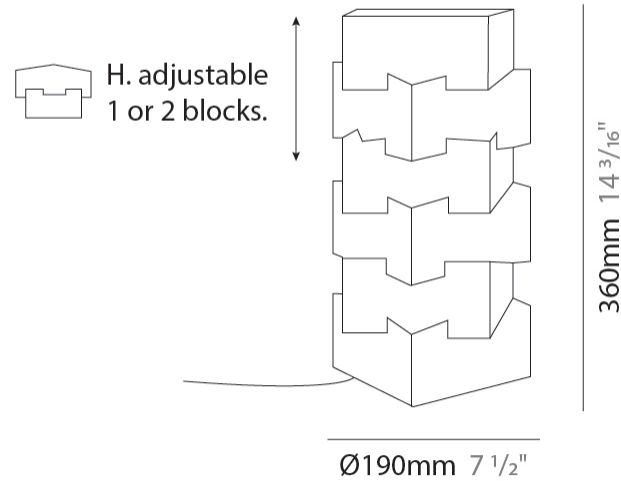

PROJECT	_____
TYPE	_____
SPECIFIER	_____
QUANTITY	_____
DATE	_____

BUILDING PORTABLE

D64054-

base number   Finish
Options

1. To build a product code in our configurator select the specify button on the base model # product page
2. To build a manual product code on this datasheet choose from the options listed below in blue font and add the suffix to the base model #

GENERAL

Series: Building _____
Partner: Linea Zero _____
Division: Design _____
Installation: Portable _____
Product Type: Table _____
Mounting Location: Table _____

PHYSICAL

Shape: Abstract _____
Diameter (mm): 190 _____
Diameter (in): 7 1/2 _____
Height (mm): 360 _____
Height (in): 14 3/16 _____
Diffuser: Polilux™ Shade - See Finish Options _____
Fixture Finish: WHI / SIL / NGD / COP / PKM _____
Fixture Material: Polilux™/ Metal holder _____
Primary Material: Non-Static Polilux _____

ELECTRICAL

Number of Lamps: 1 _____
Lamp Type: LED Retrofit _____
Bulb Included: Bulb Not Included _____
Max. Wattage Per Lamp (W): 7 _____
Lamp Base: E26 _____
Input Voltage (V): 120 _____
Upon Request: 277Vac / GU24 _____

LED

OPTICAL

RATINGS AND CERTIFICATIONS

Certified By: Certified for North American Standards _____
IP rating: IP20 _____