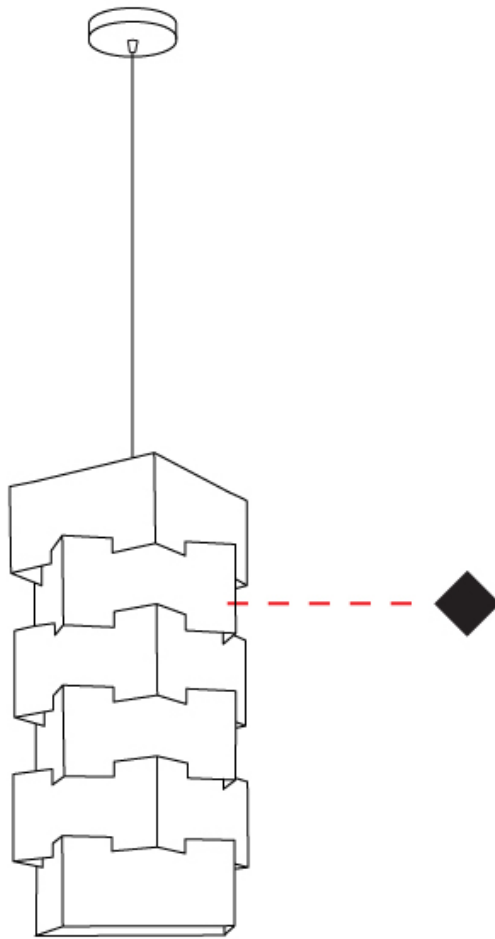

#### PHYSICAL

Shape: Abstract \_\_\_\_\_  
 Diameter (mm): 380 \_\_\_\_\_  
 Diameter (in): 14 <sup>15</sup>/<sub>16</sub> \_\_\_\_\_  
 Height (mm): 600 \_\_\_\_\_  
 Height (in): 23 <sup>5</sup>/<sub>8</sub> \_\_\_\_\_  
 Diffuser: Polilux™ Shade - See Finish Options \_\_\_\_\_  
 Fixture Finish: WHI / SIL / NGD / COP / PKM \_\_\_\_\_  
 Fixture Material: Polilux™/ Metal holder \_\_\_\_\_  
 Primary Material: Non-Static Polilux \_\_\_\_\_

#### OPTICAL