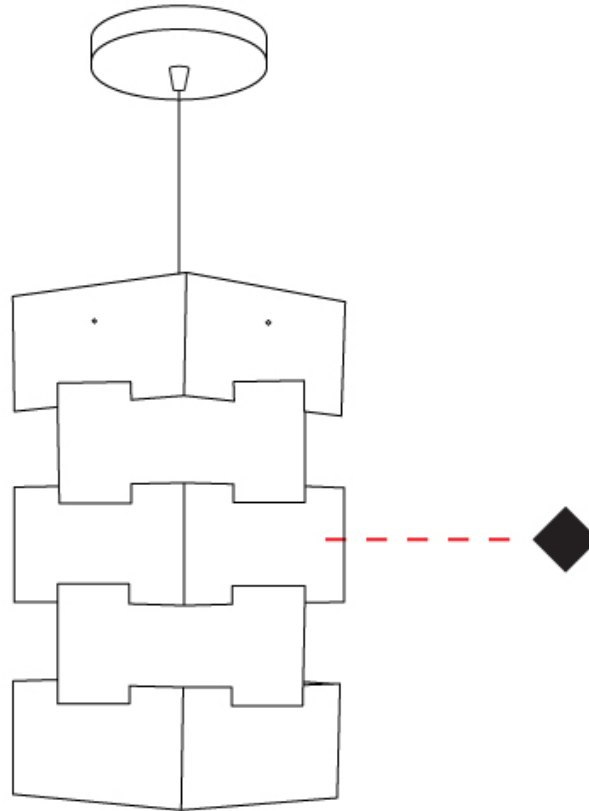

D61083-

PROJECT _____

TYPE _____

SPECIFIER _____

QUANTITY _____

DATE _____

D