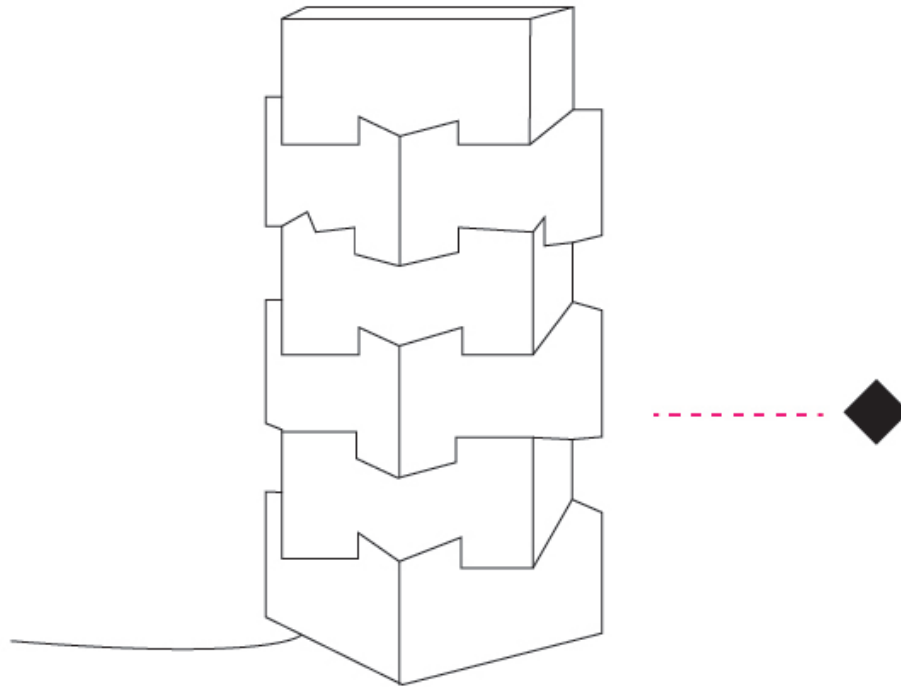

D64054-

PROJECT	_____
TYPE	_____
SPECIFIER	_____
QUANTITY	_____
DATE	_____