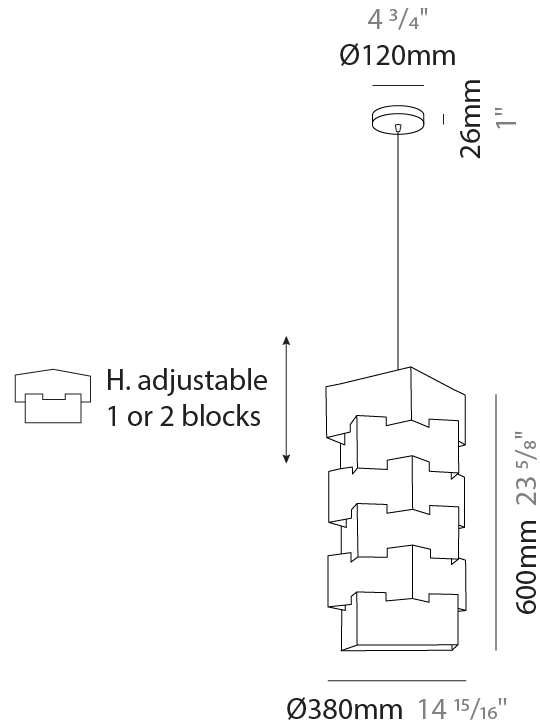

BUILDING SUSPENSION

D61082-

base number   Finish
Options

PROJECT	_____
TYPE	_____
SPECIFIER	_____
QUANTITY	_____
DATE	_____

1. To build a product code in our configurator select the specify button on the base model # product page
2. To build a manual product code on this datasheet choose from the options listed below in blue font and add the suffix to the base model #

GENERAL

Series: Building _____
Brand: Linea Zero _____
Division: Design _____
Mounting Type: Suspension _____
Mounting Location: Ceiling _____
Subcategory: Pendant _____

PHYSICAL

Shape: Abstract _____
Diameter (mm): 380 _____
Diameter (in): 14 ¹⁵/₁₆ _____
Height (mm): 600 _____
Height (in): 23 ⁵/₈ _____
Light Distribution: Omnidirectional _____
Diffuser: Polilux™ Shade - See Finish Options _____
Fixture Finish: WHI / SIL / NGD / COP / PKM _____
Fixture Material: Polilux™/ Metal holder _____

ELECTRICAL

Number of Lamps: 1 _____
Lamp Type: LED Retrofit _____
Bulb Included: Bulb Not Included _____
Max. Wattage Per Lamp (W): 7 _____
Lamp Base: E26 _____
Input Voltage (V): 120 _____
Upon Request: 277Vac / GU24 _____

LED

OPTICAL

RATINGS AND CERTIFICATIONS

Certified By: Certified for North American Standards _____
IP rating: IP20 _____