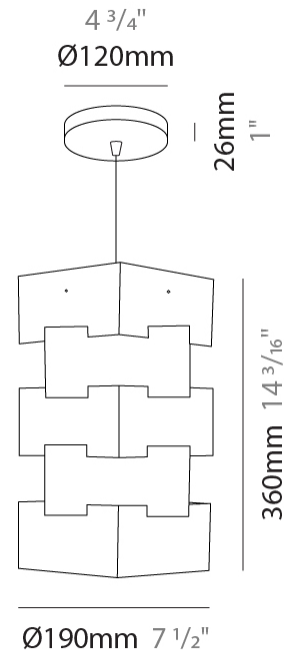

PROJECT	
TYPE	
SPECIFIER	
QUANTITY	
DATE	

BUILDING SUSPENSION

D61083-

base number   Finish
Options

1. To build a product code in our configurator select the specify button on the base model # product page
2. To build a manual product code on this datasheet choose from the options listed below in blue font and add the suffix to the base model #

GENERAL

Series: Building
Brand: Linea Zero
Division: Design
Mounting Type: Suspension
Mounting Location: Ceiling
Subcategory: Pendant

PHYSICAL

Shape: Abstract
Diameter (mm): 190
Diameter (in): 7 1/2
Height (mm): 360
Height (in): 14 3/16
Light Distribution: Omnidirectional
Diffuser: Polilux™ Shade - See Finish Options
Fixture Finish: WHI / SIL / NGD / COP / PKM
Fixture Material: Polilux™/ Metal holder

ELECTRICAL

Number of Lamps: 1
Lamp Type: LED Retrofit
Bulb Included: Bulb Not Included
Max. Wattage Per Lamp (W): 7
Lamp Base: E26
Input Voltage (V): 120
Upon Request: 277Vac / GU24

LED

OPTICAL

RATINGS AND CERTIFICATIONS

Certified By: Certified for North American Standards
IP rating: IP20