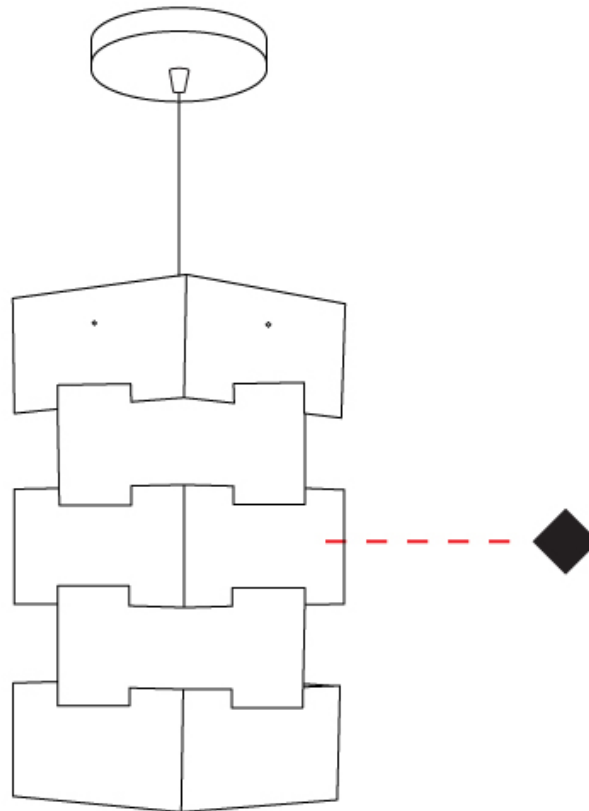

D61083-

PROJECT

TYPE

SPECIFIER

QUANTITY

DATE

D